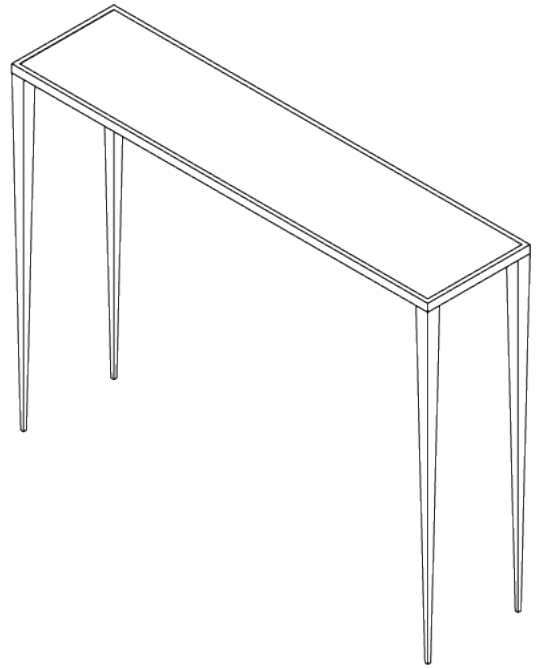

PORTA ROMANA

Salvatore Console Table Small

CCT08 | Burnt Silver

HEIGHT
810mm | 32"

WIDTH
1065mm | 42"

DEPTH
250mm | 10"

CONSTRUCTED FROM
Forged steel with decorative finish
and tough glass top

WEIGHT
12.7 kg | 27.94 lbs

FINISHES
1 Burnt Silver
2 French Brass

Salvatore Console Table Small

CCT08

HEIGHT
810mm | 32"

WIDTH
1065mm | 42"

DEPTH
250mm | 10"

© Porta Romana 2022

Dimensions and weights are provided as a guide. All Porta Romana Products are made by hand and variations can occur in some products. The products you are buying or marketing are exclusive designs belonging to Porta Romana. Please do not submit design sheets featuring our products to other manufacturing companies nor to other parties who might. Any manufacturer found to be reproducing Porta Romana products will be breaching copyright law and will be actively pursued