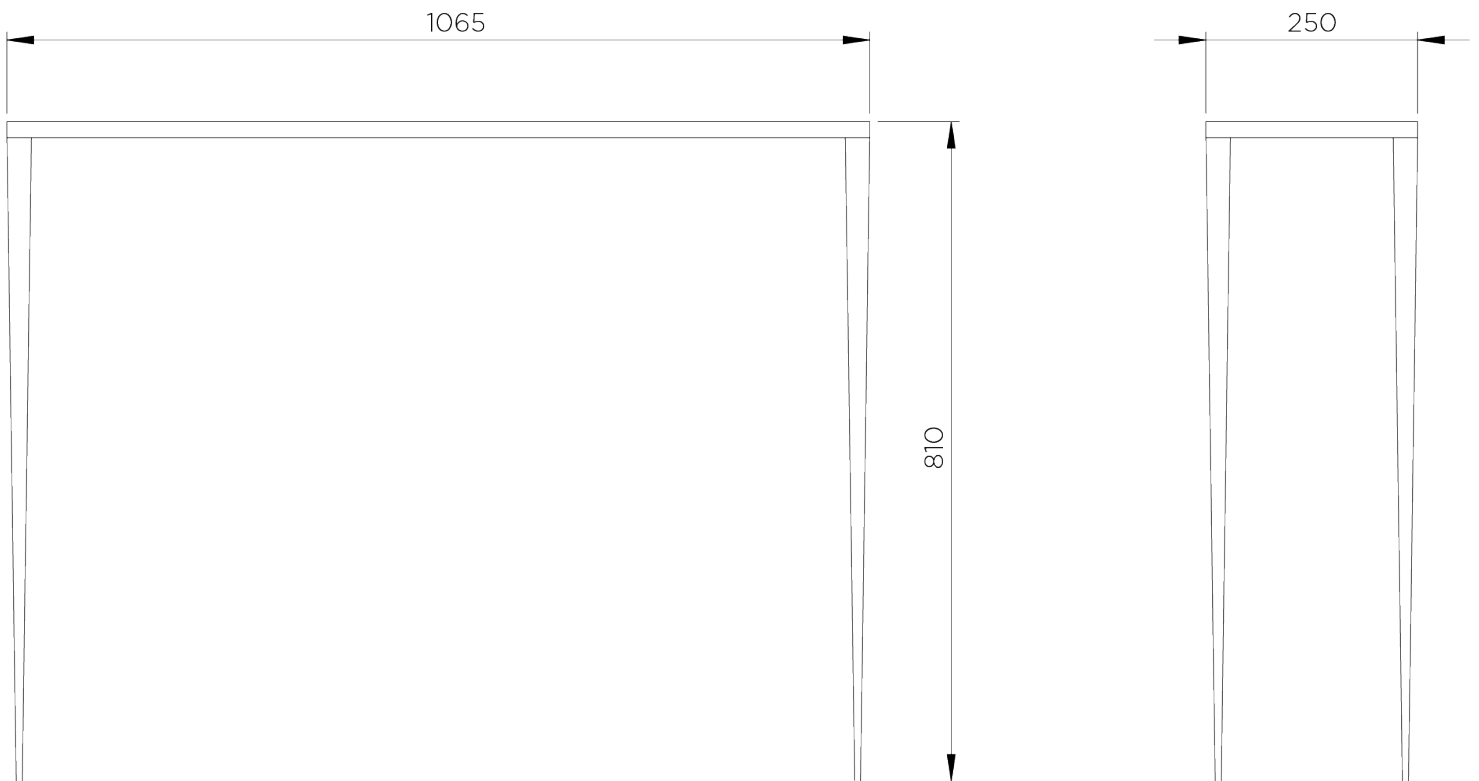

PORTA ROMANA

Salvatore Console Table Small

CCT08 | Burnt Silver

HEIGHT
810mm | 32"

WIDTH
1065mm | 42"

DEPTH
250mm | 10"

CONSTRUCTED FROM
Forged steel with decorative finish
and tough glass top

WEIGHT
12.7 kg | 27.94 lbs

FINISHES
1 Burnt Silver
2 French Brass

Salvatore Console Table Small

CCT08

HEIGHT
810mm | 32"

WIDTH
1065mm | 42"

DEPTH
250mm | 10"

© Porta Romana 2022

Dimensions and weights are provided as a guide. All Porta Romana Products are made by hand and variations can occur in some products. The products you are buying or marketing are exclusive designs belonging to Porta Romana. Please do not submit design sheets featuring our products to other manufacturing companies nor to other parties who might. Any manufacturer found to be reproducing Porta Romana products will be breaching copyright law and will be actively pursued