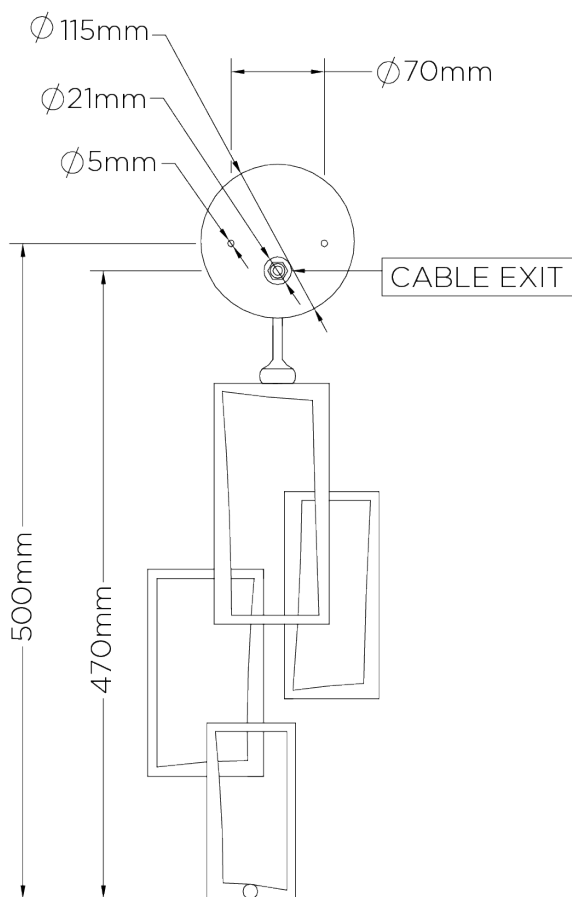

## Salperton Wall Light Small

TWL56S | White Gold

White Gold shown with 9" Open Back Short Rectangle in Dove Satin

HEIGHT  
560mm | 22 1/4"

CONSTRUCTED FROM  
Forged steel with decorative finish

RECOMMENDED SHADE  
9" Open Back Short Rectangle

HEIGHT WITH SHADE  
665mm | 26 1/4"

WEIGHT  
1.1 kg | 2.42 lbs

MAX WATTAGE  
25W

WIDTH  
180mm | 7 1/4"

PROJECTION  
95mm | 3 3/4"

LAMP  
1 x 320lm (3w) LED G9 Capsule

WIDTH WITH SHADE  
229mm | 9 1/4"

VOLTAGE  
220-240V

# Salperton Wall Light Small

TWL56S

HEIGHT  
560mm | 22 1/4"

HEIGHT WITH SHADE  
665mm | 26 1/4"

WIDTH  
180mm | 7 1/4"

WIDTH WITH SHADE  
229mm | 9 1/4"

BACK

FRONT