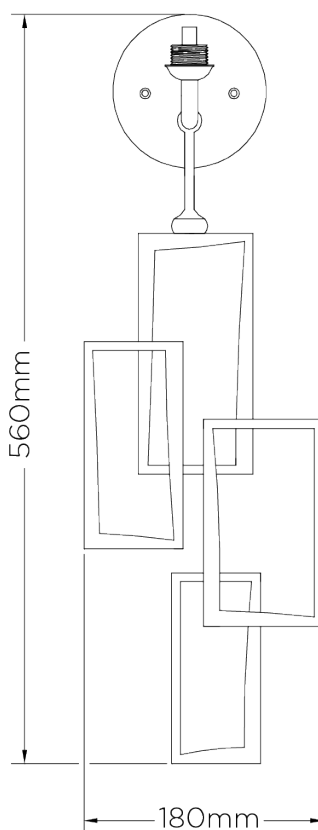

## Salperton Wall Light Small

TWL56S | White Gold

White Gold shown with 9" Open Back Short Rectangle in Dove Satin

HEIGHT  
560mm | 22 1/4"

CONSTRUCTED FROM  
Forged steel with decorative finish

RECOMMENDED SHADE  
9" Open Back Short Rectangle

HEIGHT WITH SHADE  
665mm | 26 1/4"

WEIGHT  
1.1 kg | 2.42 lbs

MAX WATTAGE  
25W

WIDTH  
180mm | 7 1/4"

PROJECTION  
95mm | 3 3/4"

LAMP  
1 x 320lm (3w) LED G9 Capsule

WIDTH WITH SHADE  
229mm | 9 1/4"

VOLTAGE  
220-240V

# Salperton Wall Light Small

TWL56S

HEIGHT  
560mm | 22 1/4"

HEIGHT WITH SHADE  
665mm | 26 1/4"

WIDTH  
180mm | 7 1/4"

WIDTH WITH SHADE  
229mm | 9 1/4"

BACK

FRONT