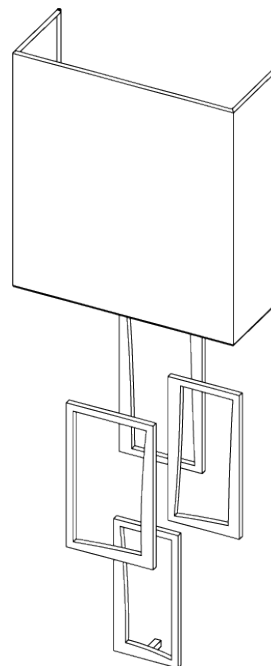

## Salperton Wall Light Small

TWL56S | White Gold

White Gold shown with 9" Open Back Short Rectangle in Dove Satin

HEIGHT  
560mm | 22 1/4"

CONSTRUCTED FROM  
Forged steel with decorative finish

RECOMMENDED SHADE  
9" Open Back Short Rectangle

HEIGHT WITH SHADE  
665mm | 26 1/4"

WEIGHT  
1.1 kg | 2.42 lbs

MAX WATTAGE  
25W

WIDTH  
180mm | 7 1/4"

PROJECTION  
95mm | 3 3/4"

LAMP  
1 x 320lm (3w) LED G9 Capsule

WIDTH WITH SHADE  
229mm | 9 1/4"

VOLTAGE  
220-240V

# Salperton Wall Light Small

TWL56S

HEIGHT  
560mm | 22 1/4"

HEIGHT WITH SHADE  
665mm | 26 1/4"

WIDTH  
180mm | 7 1/4"

WIDTH WITH SHADE  
229mm | 9 1/4"

BACK

FRONT

SIDE

© Porta Romana 2022

Dimensions and weights are provided as a guide. All Porta Romana Products are made by hand and variations can occur in some products. The products you are buying or marketing are exclusive designs belonging to Porta Romana. Please do not submit design sheets featuring our products to other manufacturing companies nor to other parties who might. Any manufacturer found to be reproducing Porta Romana products will be breaching copyright law and will be actively pursued