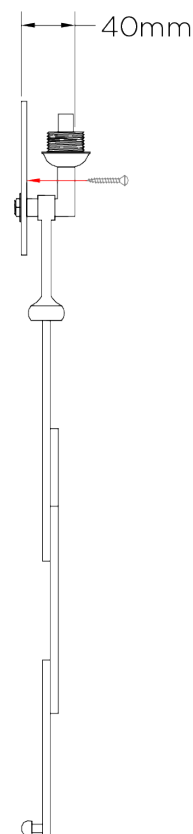

## Salperton Wall Light Small

TWL56S | White Gold

White Gold shown with 9" Open Back Short Rectangle in Dove Satin

HEIGHT  
560mm | 22 1/4"

CONSTRUCTED FROM  
Forged steel with decorative finish

RECOMMENDED SHADE  
9" Open Back Short Rectangle

HEIGHT WITH SHADE  
665mm | 26 1/4"

WEIGHT  
1.1 kg | 2.42 lbs

MAX WATTAGE  
25W

WIDTH  
180mm | 7 1/4"

PROJECTION  
95mm | 3 3/4"

LAMP  
1 x 320lm (3w) LED G9 Capsule

WIDTH WITH SHADE  
229mm | 9 1/4"

VOLTAGE  
220-240V

### FINISHES

- 1 Bronzed
- 2 Decayed Gold
- 3 Decayed Silver
- 4 White Gold

# Salperton Wall Light Small

TWL56S

HEIGHT  
560mm | 22 1/4"

HEIGHT WITH SHADE  
665mm | 26 1/4"

WIDTH  
180mm | 7 1/4"

WIDTH WITH SHADE  
229mm | 9 1/4"

BACK

FRONT