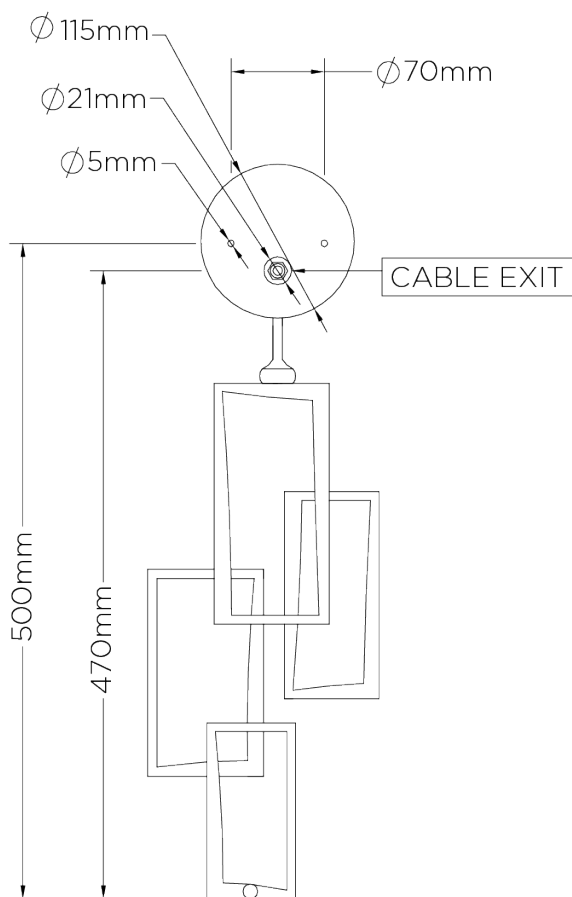

PORTA ROMANA

Salperton Wall Light Small

TWL56S | Decayed Silver

Decayed Silver shown with 9" Open Back Short Rectangle in Dove Satin

HEIGHT
560mm | 22 1/4"

CONSTRUCTED FROM
Forged steel with decorative finish

RECOMMENDED SHADE
9" Open Back Short Rectangle

HEIGHT WITH SHADE
665mm | 26 1/4"

WEIGHT
1.1 kg | 2.42 lbs

MAX WATTAGE
25W

WIDTH
180mm | 7 1/4"

PROJECTION
95mm | 3 3/4"

LAMP
1 x 320lm (3w) LED G9 Capsule

WIDTH WITH SHADE
229mm | 9 1/4"

VOLTAGE
220-240V

FLEX AND SWITCH
Nickel lampholder

FINISHES

- 1 Bronzed
- 2 Decayed Gold
- 3 Decayed Silver
- 4 White Gold

Salperton Wall Light Small

TWL56S

HEIGHT
560mm | 22 1/4"

HEIGHT WITH SHADE
665mm | 26 1/4"

WIDTH
180mm | 7 1/4"

WIDTH WITH SHADE
229mm | 9 1/4"

BACK

FRONT

SIDE

© Porta Romana 2022

Dimensions and weights are provided as a guide. All Porta Romana Products are made by hand and variations can occur in some products. The products you are buying or marketing are exclusive designs belonging to Porta Romana. Please do not submit design sheets featuring our products to other manufacturing companies nor to other parties who might. Any manufacturer found to be reproducing Porta Romana products will be breaching copyright law and will be actively pursued