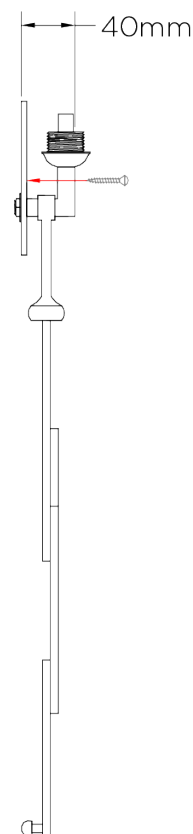

PORTA ROMANA

Salperton Wall Light Small

TWL56S | Decayed Silver

Decayed Silver shown with 9" Open Back Short Rectangle in Dove Satin

HEIGHT
560mm | 22 1/4"

CONSTRUCTED FROM
Forged steel with decorative finish

RECOMMENDED SHADE
9" Open Back Short Rectangle

HEIGHT WITH SHADE
665mm | 26 1/4"

WEIGHT
1.1 kg | 2.42 lbs

MAX WATTAGE
25W

WIDTH
180mm | 7 1/4"

PROJECTION
95mm | 3 3/4"

LAMP
1 x 320lm (3w) LED G9 Capsule

WIDTH WITH SHADE
229mm | 9 1/4"

VOLTAGE
220-240V

FLEX AND SWITCH
Nickel lampholder

FINISHES

- 1 Bronzed
- 2 Decayed Gold
- 3 Decayed Silver
- 4 White Gold

Salperton Wall Light Small

TWL56S

HEIGHT
560mm | 22 1/4"

HEIGHT WITH SHADE
665mm | 26 1/4"

WIDTH
180mm | 7 1/4"

WIDTH WITH SHADE
229mm | 9 1/4"

BACK

FRONT

SIDE

© Porta Romana 2022

Dimensions and weights are provided as a guide. All Porta Romana Products are made by hand and variations can occur in some products. The products you are buying or marketing are exclusive designs belonging to Porta Romana. Please do not submit design sheets featuring our products to other manufacturing companies nor to other parties who might. Any manufacturer found to be reproducing Porta Romana products will be breaching copyright law and will be actively pursued