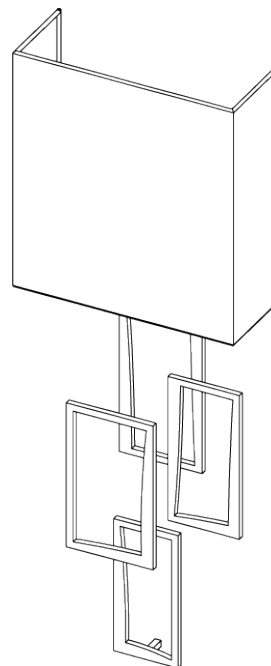

PORTA ROMANA

Salperton Wall Light Small

TWL56S | Decayed Silver

Decayed Silver shown with 9" Open Back Short Rectangle in Dove Satin

HEIGHT
560mm | 22 1/4"

CONSTRUCTED FROM
Forged steel with decorative finish

RECOMMENDED SHADE
9" Open Back Short Rectangle

HEIGHT WITH SHADE
665mm | 26 1/4"

WEIGHT
1.1 kg | 2.42 lbs

MAX WATTAGE
25W

WIDTH
180mm | 7 1/4"

PROJECTION
95mm | 3 3/4"

LAMP
1 x 320lm (3w) LED G9 Capsule

WIDTH WITH SHADE
229mm | 9 1/4"

VOLTAGE
220-240V

FLEX AND SWITCH
Nickel lampholder

FINISHES

- 1 Bronzed
- 2 Decayed Gold
- 3 Decayed Silver
- 4 White Gold

Salperton Wall Light Small

TWL56S

HEIGHT
560mm | 22 1/4"

HEIGHT WITH SHADE
665mm | 26 1/4"

WIDTH
180mm | 7 1/4"

WIDTH WITH SHADE
229mm | 9 1/4"

BACK

FRONT

SIDE

© Porta Romana 2022

Dimensions and weights are provided as a guide. All Porta Romana Products are made by hand and variations can occur in some products. The products you are buying or marketing are exclusive designs belonging to Porta Romana. Please do not submit design sheets featuring our products to other manufacturing companies nor to other parties who might. Any manufacturer found to be reproducing Porta Romana products will be breaching copyright law and will be actively pursued