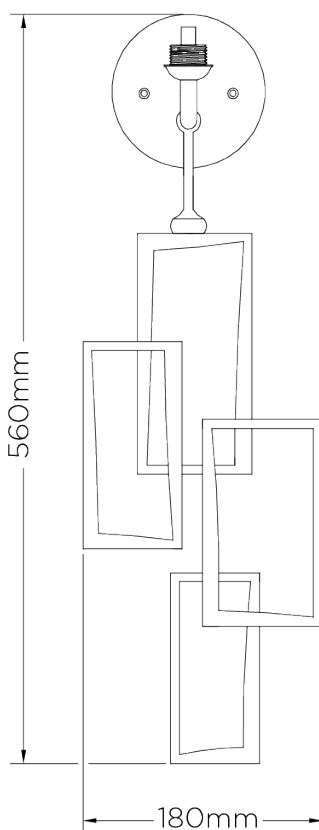

PORTA ROMANA

Salperton Wall Light Small

TWL56S | Decayed Silver

Decayed Silver shown with 9" Open Back Short Rectangle in Dove Satin

HEIGHT
560mm | 22 1/4"

CONSTRUCTED FROM
Forged steel with decorative finish

RECOMMENDED SHADE
9" Open Back Short Rectangle

HEIGHT WITH SHADE
665mm | 26 1/4"

WEIGHT
1.1 kg | 2.42 lbs

MAX WATTAGE
25W

WIDTH
180mm | 7 1/4"

PROJECTION
95mm | 3 3/4"

LAMP
1 x 320lm (3w) LED G9 Capsule

WIDTH WITH SHADE
229mm | 9 1/4"

VOLTAGE
220-240V

FLEX AND SWITCH
Nickel lampholder

FINISHES

- 1 Bronzed
- 2 Decayed Gold
- 3 Decayed Silver
- 4 White Gold

Salperton Wall Light Small

TWL56S

HEIGHT
560mm | 22 1/4"

HEIGHT WITH SHADE
665mm | 26 1/4"

WIDTH
180mm | 7 1/4"

WIDTH WITH SHADE
229mm | 9 1/4"

BACK

FRONT

SIDE

© Porta Romana 2022

Dimensions and weights are provided as a guide. All Porta Romana Products are made by hand and variations can occur in some products. The products you are buying or marketing are exclusive designs belonging to Porta Romana. Please do not submit design sheets featuring our products to other manufacturing companies nor to other parties who might. Any manufacturer found to be reproducing Porta Romana products will be breaching copyright law and will be actively pursued