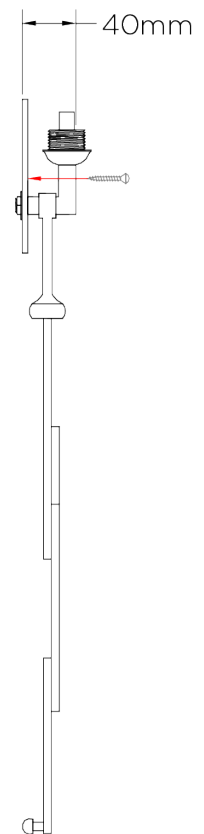

PORTA ROMANA

Salperton Wall Light Small

TWL56S | Decayed Gold

Decayed Gold shown with 9" Open Back Short Rectangle in Wren Satin

HEIGHT
560mm | 22 1/4"

CONSTRUCTED FROM
Forged steel with decorative finish

RECOMMENDED SHADE
9" Open Back Short Rectangle

HEIGHT WITH SHADE
665mm | 26 1/4"

WEIGHT
1.1 kg | 2.42 lbs

MAX WATTAGE
25W

WIDTH
180mm | 7 1/4"

PROJECTION
95mm | 3 3/4"

LAMP
1 x 320lm (3w) LED G9 Capsule

WIDTH WITH SHADE
229mm | 9 1/4"

VOLTAGE
220-240V

FLEX AND SWITCH
Brass lampholder

FINISHES

- 1 Bronzed
- 2 Decayed Gold
- 3 Decayed Silver
- 4 White Gold

Salperton Wall Light Small

TWL56S

HEIGHT
560mm | 22 1/4"

HEIGHT WITH SHADE
665mm | 26 1/4"

WIDTH
180mm | 7 1/4"

WIDTH WITH SHADE
229mm | 9 1/4"

BACK

FRONT

SIDE

© Porta Romana 2022

Dimensions and weights are provided as a guide. All Porta Romana Products are made by hand and variations can occur in some products. The products you are buying or marketing are exclusive designs belonging to Porta Romana. Please do not submit design sheets featuring our products to other manufacturing companies nor to other parties who might. Any manufacturer found to be reproducing Porta Romana products will be breaching copyright law and will be actively pursued