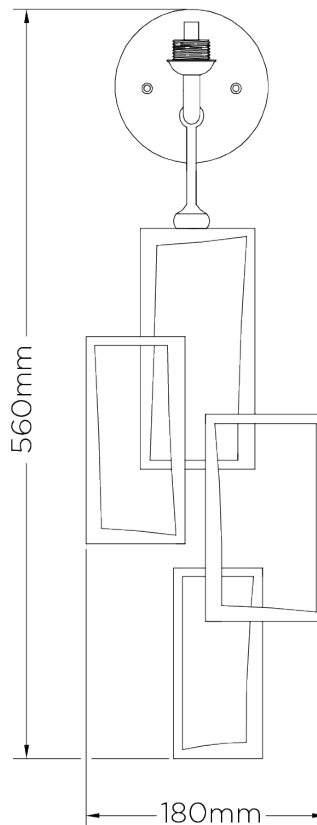

PORTA ROMANA

Salperton Wall Light Small

TWL56S | Decayed Gold

Decayed Gold shown with 9" Open Back Short Rectangle in Wren Satin

HEIGHT
560mm | 22 1/4"

CONSTRUCTED FROM
Forged steel with decorative finish

RECOMMENDED SHADE
9" Open Back Short Rectangle

HEIGHT WITH SHADE
665mm | 26 1/4"

WEIGHT
1.1 kg | 2.42 lbs

MAX WATTAGE
25W

WIDTH
180mm | 7 1/4"

PROJECTION
95mm | 3 3/4"

LAMP
1 x 320lm (3w) LED G9 Capsule

WIDTH WITH SHADE
229mm | 9 1/4"

VOLTAGE
220-240V

FLEX AND SWITCH
Brass lampholder

FINISHES

- 1 Bronzed
- 2 Decayed Gold
- 3 Decayed Silver
- 4 White Gold

Salperton Wall Light Small

TWL56S

HEIGHT
560mm | 22 1/4"

HEIGHT WITH SHADE
665mm | 26 1/4"

WIDTH
180mm | 7 1/4"

WIDTH WITH SHADE
229mm | 9 1/4"

BACK

FRONT

SIDE

© Porta Romana 2022

Dimensions and weights are provided as a guide. All Porta Romana Products are made by hand and variations can occur in some products. The products you are buying or marketing are exclusive designs belonging to Porta Romana. Please do not submit design sheets featuring our products to other manufacturing companies nor to other parties who might. Any manufacturer found to be reproducing Porta Romana products will be breaching copyright law and will be actively pursued