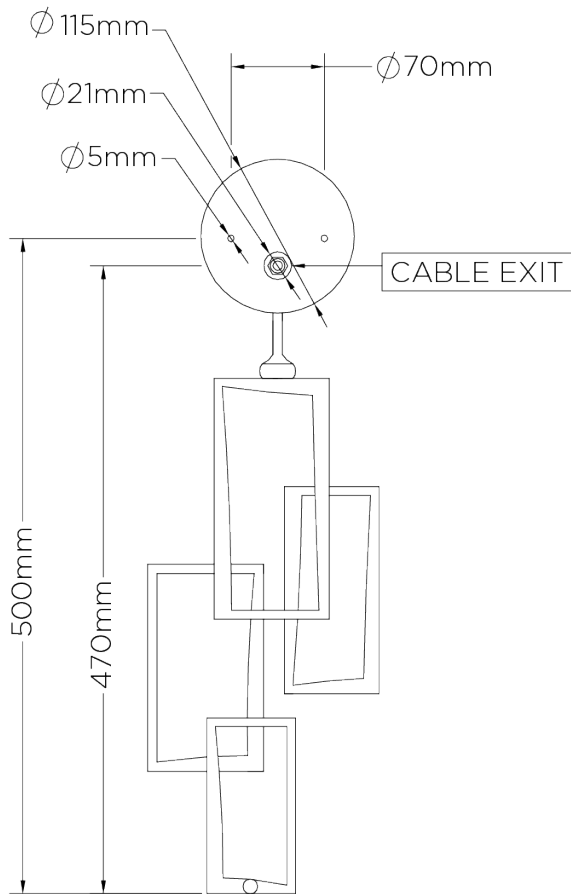

PORTA ROMANA

Salperton Wall Light Small

TWL56S | Decayed Gold

Decayed Gold shown with 9" Open Back Short Rectangle in Wren Satin

HEIGHT
560mm | 22 1/4"

CONSTRUCTED FROM
Forged steel with decorative finish

RECOMMENDED SHADE
9" Open Back Short Rectangle

HEIGHT WITH SHADE
665mm | 26 1/4"

WEIGHT
1.1 kg | 2.42 lbs

MAX WATTAGE
25W

WIDTH
180mm | 7 1/4"

PROJECTION
95mm | 3 3/4"

LAMP
1 x 320lm (3w) LED G9 Capsule

WIDTH WITH SHADE
229mm | 9 1/4"

VOLTAGE
220-240V

FLEX AND SWITCH
Brass lampholder

FINISHES

- 1 Bronzed
- 2 Decayed Gold
- 3 Decayed Silver
- 4 White Gold

Salperton Wall Light Small

TWL56S

HEIGHT
560mm | 22 1/4"

HEIGHT WITH SHADE
665mm | 26 1/4"

WIDTH
180mm | 7 1/4"

WIDTH WITH SHADE
229mm | 9 1/4"

BACK

FRONT

SIDE

© Porta Romana 2022

Dimensions and weights are provided as a guide. All Porta Romana Products are made by hand and variations can occur in some products. The products you are buying or marketing are exclusive designs belonging to Porta Romana. Please do not submit design sheets featuring our products to other manufacturing companies nor to other parties who might. Any manufacturer found to be reproducing Porta Romana products will be breaching copyright law and will be actively pursued