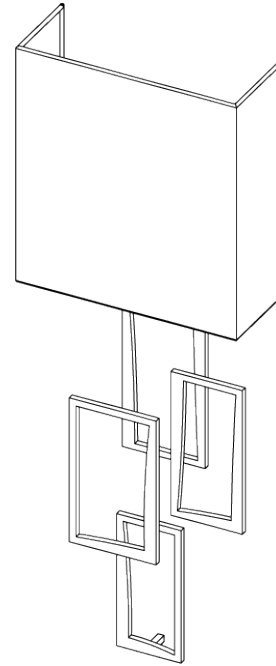

PORTA ROMANA

Salperton Wall Light Small

TWL56S | Decayed Gold

Decayed Gold shown with 9" Open Back Short Rectangle in Wren Satin

HEIGHT
560mm | 22 1/4"

CONSTRUCTED FROM
Forged steel with decorative finish

RECOMMENDED SHADE
9" Open Back Short Rectangle

HEIGHT WITH SHADE
665mm | 26 1/4"

WEIGHT
1.1 kg | 2.42 lbs

MAX WATTAGE
25W

WIDTH
180mm | 7 1/4"

PROJECTION
95mm | 3 3/4"

LAMP
1 x 320lm (3w) LED G9 Capsule

WIDTH WITH SHADE
229mm | 9 1/4"

VOLTAGE
220-240V

FLEX AND SWITCH
Brass lampholder

FINISHES

- 1 Bronzed
- 2 Decayed Gold
- 3 Decayed Silver
- 4 White Gold

Salperton Wall Light Small

TWL56S

HEIGHT
560mm | 22 1/4"

HEIGHT WITH SHADE
665mm | 26 1/4"

WIDTH
180mm | 7 1/4"

WIDTH WITH SHADE
229mm | 9 1/4"

BACK

FRONT

SIDE

© Porta Romana 2022

Dimensions and weights are provided as a guide. All Porta Romana Products are made by hand and variations can occur in some products. The products you are buying or marketing are exclusive designs belonging to Porta Romana. Please do not submit design sheets featuring our products to other manufacturing companies nor to other parties who might. Any manufacturer found to be reproducing Porta Romana products will be breaching copyright law and will be actively pursued