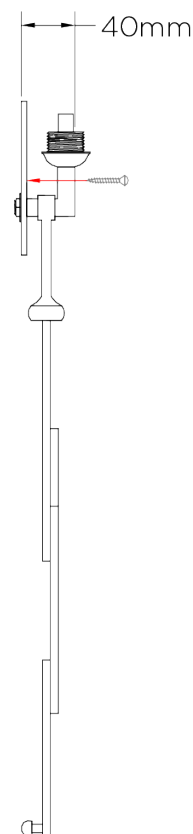

PORTA ROMANA

Salperton Wall Light Small

TWL56S | Bronzed

Bronzed shown with 9" Open Back Short Rectangle in Putty Silk

HEIGHT
560mm | 22 1/4"

CONSTRUCTED FROM
Forged steel with decorative finish

RECOMMENDED SHADE
9" Open Back Short Rectangle

HEIGHT WITH SHADE
665mm | 26 1/4"

WEIGHT
1.1 kg | 2.42 lbs

MAX WATTAGE
25W

WIDTH
180mm | 7 1/4"

PROJECTION
95mm | 3 3/4"

LAMP
1 x 320lm (3w) LED G9 Capsule

WIDTH WITH SHADE
229mm | 9 1/4"

VOLTAGE
220-240V

FLEX AND SWITCH
Bronze lampholder

FINISHES

- 1 Bronzed
- 2 Decayed Gold
- 3 Decayed Silver
- 4 White Gold

Salperton Wall Light Small

TWL56S

HEIGHT
560mm | 22 1/4"

HEIGHT WITH SHADE
665mm | 26 1/4"

WIDTH
180mm | 7 1/4"

WIDTH WITH SHADE
229mm | 9 1/4"

BACK

FRONT

SIDE

© Porta Romana 2022

Dimensions and weights are provided as a guide. All Porta Romana Products are made by hand and variations can occur in some products. The products you are buying or marketing are exclusive designs belonging to Porta Romana. Please do not submit design sheets featuring our products to other manufacturing companies nor to other parties who might. Any manufacturer found to be reproducing Porta Romana products will be breaching copyright law and will be actively pursued