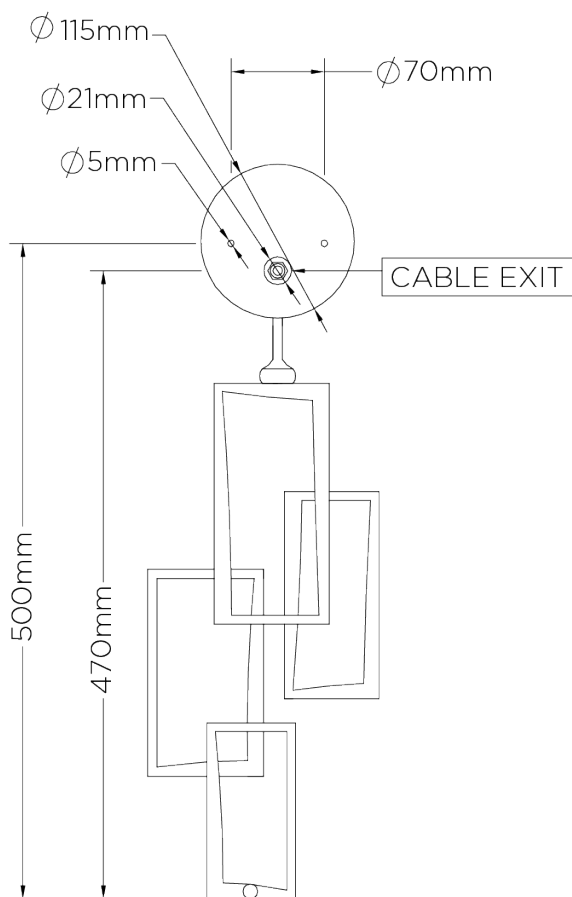

PORTA ROMANA

Salperton Wall Light Small

TWL56S | Bronzed

Bronzed shown with 9" Open Back Short Rectangle in Putty Silk

HEIGHT
560mm | 22 1/4"

CONSTRUCTED FROM
Forged steel with decorative finish

RECOMMENDED SHADE
9" Open Back Short Rectangle

HEIGHT WITH SHADE
665mm | 26 1/4"

WEIGHT
1.1 kg | 2.42 lbs

MAX WATTAGE
25W

WIDTH
180mm | 7 1/4"

PROJECTION
95mm | 3 3/4"

LAMP
1 x 320lm (3w) LED G9 Capsule

WIDTH WITH SHADE
229mm | 9 1/4"

VOLTAGE
220-240V

FLEX AND SWITCH
Bronze lampholder

FINISHES

- 1 Bronzed
- 2 Decayed Gold
- 3 Decayed Silver
- 4 White Gold

Salperton Wall Light Small

TWL56S

HEIGHT
560mm | 22 1/4"

HEIGHT WITH SHADE
665mm | 26 1/4"

WIDTH
180mm | 7 1/4"

WIDTH WITH SHADE
229mm | 9 1/4"

BACK

FRONT

SIDE

© Porta Romana 2022

Dimensions and weights are provided as a guide. All Porta Romana Products are made by hand and variations can occur in some products. The products you are buying or marketing are exclusive designs belonging to Porta Romana. Please do not submit design sheets featuring our products to other manufacturing companies nor to other parties who might. Any manufacturer found to be reproducing Porta Romana products will be breaching copyright law and will be actively pursued