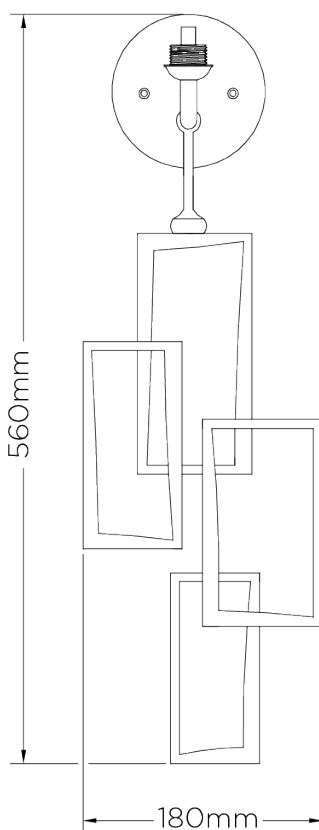

PORTA ROMANA

Salperton Wall Light Small

TWL56S | Bronzed

Bronzed shown with 9" Open Back Short Rectangle in Putty Silk

HEIGHT
560mm | 22 1/4"

CONSTRUCTED FROM
Forged steel with decorative finish

RECOMMENDED SHADE
9" Open Back Short Rectangle

HEIGHT WITH SHADE
665mm | 26 1/4"

WEIGHT
1.1 kg | 2.42 lbs

MAX WATTAGE
25W

WIDTH
180mm | 7 1/4"

PROJECTION
95mm | 3 3/4"

LAMP
1 x 320lm (3w) LED G9 Capsule

WIDTH WITH SHADE
229mm | 9 1/4"

VOLTAGE
220-240V

FLEX AND SWITCH
Bronze lampholder

FINISHES

- 1 Bronzed
- 2 Decayed Gold
- 3 Decayed Silver
- 4 White Gold

Salperton Wall Light Small

TWL56S

HEIGHT
560mm | 22 1/4"

HEIGHT WITH SHADE
665mm | 26 1/4"

WIDTH
180mm | 7 1/4"

WIDTH WITH SHADE
229mm | 9 1/4"

BACK

FRONT

SIDE

© Porta Romana 2022

Dimensions and weights are provided as a guide. All Porta Romana Products are made by hand and variations can occur in some products. The products you are buying or marketing are exclusive designs belonging to Porta Romana. Please do not submit design sheets featuring our products to other manufacturing companies nor to other parties who might. Any manufacturer found to be reproducing Porta Romana products will be breaching copyright law and will be actively pursued