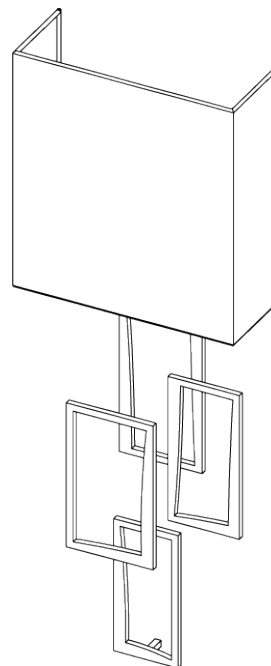

PORTA ROMANA

Salperton Wall Light Small

TWL56S | Bronzed

Bronzed shown with 9" Open Back Short Rectangle in Putty Silk

HEIGHT
560mm | 22 1/4"

CONSTRUCTED FROM
Forged steel with decorative finish

RECOMMENDED SHADE
9" Open Back Short Rectangle

HEIGHT WITH SHADE
665mm | 26 1/4"

WEIGHT
1.1 kg | 2.42 lbs

MAX WATTAGE
25W

WIDTH
180mm | 7 1/4"

PROJECTION
95mm | 3 3/4"

LAMP
1 x 320lm (3w) LED G9 Capsule

WIDTH WITH SHADE
229mm | 9 1/4"

VOLTAGE
220-240V

FLEX AND SWITCH
Bronze lampholder

FINISHES

- 1 Bronzed
- 2 Decayed Gold
- 3 Decayed Silver
- 4 White Gold

Salperton Wall Light Small

TWL56S

HEIGHT
560mm | 22 1/4"

HEIGHT WITH SHADE
665mm | 26 1/4"

WIDTH
180mm | 7 1/4"

WIDTH WITH SHADE
229mm | 9 1/4"

BACK

FRONT

SIDE

© Porta Romana 2022

Dimensions and weights are provided as a guide. All Porta Romana Products are made by hand and variations can occur in some products. The products you are buying or marketing are exclusive designs belonging to Porta Romana. Please do not submit design sheets featuring our products to other manufacturing companies nor to other parties who might. Any manufacturer found to be reproducing Porta Romana products will be breaching copyright law and will be actively pursued