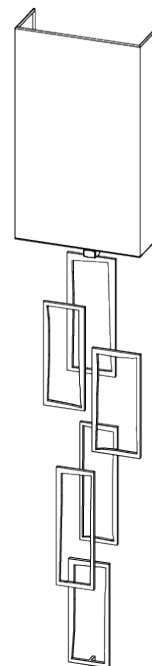

## Salperton Wall Light Large

TWL56L | White Gold

White Gold shown with 9" Open Back Rectangle in Pidgeon

HEIGHT  
790mm | 31 1/4"

CONSTRUCTED FROM  
Forged steel with decorative finish

RECOMMENDED SHADE  
9" Open Back Short Rectangle

HEIGHT WITH SHADE  
980mm | 38 3/4"

WEIGHT  
1.7 kg | 3.74 lbs

MAX WATTAGE  
25W

WIDTH  
180mm | 7 1/4"

PROJECTION  
102mm | 4 1/4"

LAMP  
1 x 450lm (5w) LED E14 Candle

WIDTH WITH SHADE  
229mm | 9 1/4"

VOLTAGE  
220-240V

FLEX AND SWITCH  
Brass lampholder

# Salperton Wall Light Large

TWL56L

HEIGHT  
790mm | 31 1/4"

HEIGHT WITH SHADE  
980mm | 38 3/4"

WIDTH  
180mm | 7 1/4"

WIDTH WITH SHADE  
229mm | 9 1/4"

© Porta Romana 2022

Dimensions and weights are provided as a guide. All Porta Romana Products are made by hand and variations can occur in some products. The products you are buying or marketing are exclusive designs belonging to Porta Romana. Please do not submit design sheets featuring our products to other manufacturing companies nor to other parties who might. Any manufacturer found to be reproducing Porta Romana products will be breaching copyright law and will be actively pursued