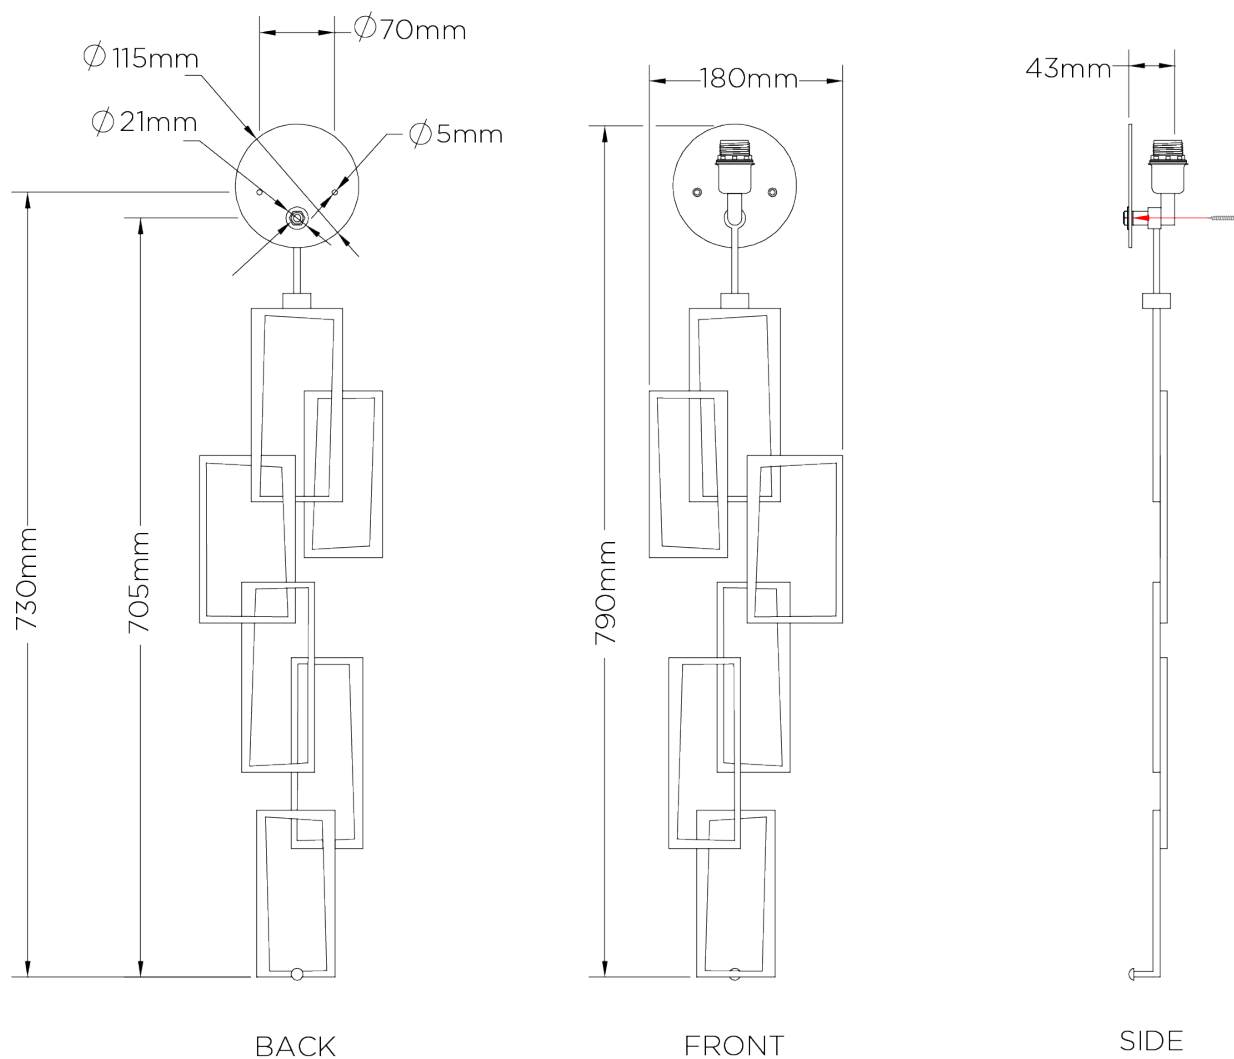

## Salperton Wall Light Large

TWL56L | White Gold

White Gold shown with 9" Open Back Rectangle in Pidgeon

HEIGHT  
790mm | 31 1/4"

CONSTRUCTED FROM  
Forged steel with decorative finish

RECOMMENDED SHADE  
9" Open Back Short Rectangle

HEIGHT WITH SHADE  
980mm | 38 3/4"

WEIGHT  
1.7 kg | 3.74 lbs

MAX WATTAGE  
25W

WIDTH  
180mm | 7 1/4"

PROJECTION  
102mm | 4 1/4"

LAMP  
1 x 450lm (5w) LED E14 Candle

WIDTH WITH SHADE  
229mm | 9 1/4"

VOLTAGE  
220-240V

# Salperton Wall Light Large

TWL56L

HEIGHT  
790mm | 31 1/4"

HEIGHT WITH SHADE  
980mm | 38 3/4"

WIDTH  
180mm | 7 1/4"

WIDTH WITH SHADE  
229mm | 9 1/4"

© Porta Romana 2022

Dimensions and weights are provided as a guide. All Porta Romana Products are made by hand and variations can occur in some products. The products you are buying or marketing are exclusive designs belonging to Porta Romana. Please do not submit design sheets featuring our products to other manufacturing companies nor to other parties who might. Any manufacturer found to be reproducing Porta Romana products will be breaching copyright law and will be actively pursued