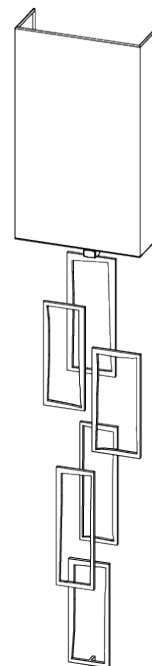

PORTA ROMANA

Salperton Wall Light Large

TWL56L | Decayed Silver

Decayed Silver shown with 9" Open Back Rectangle in Pidgeon

HEIGHT
790mm | 31 1/4"

CONSTRUCTED FROM
Forged steel with decorative finish

RECOMMENDED SHADE
9" Open Back Short Rectangle

HEIGHT WITH SHADE
980mm | 38 3/4"

WEIGHT
1.7 kg | 3.74 lbs

MAX WATTAGE
25W

WIDTH
180mm | 7 1/4"

PROJECTION
102mm | 4 1/4"

LAMP
1 x 450lm (5w) LED E14 Candle

WIDTH WITH SHADE
229mm | 9 1/4"

VOLTAGE
220-240V

FLEX AND SWITCH
Nickel lampholder

FINISHES

- 1 Bronzed
- 2 Decayed Gold
- 3 Decayed Silver
- 4 White Gold

Salperton Wall Light Large

TWL56L

HEIGHT
790mm | 31 1/4"

HEIGHT WITH SHADE
980mm | 38 3/4"

WIDTH
180mm | 7 1/4"

WIDTH WITH SHADE
229mm | 9 1/4"

© Porta Romana 2022

Dimensions and weights are provided as a guide. All Porta Romana Products are made by hand and variations can occur in some products. The products you are buying or marketing are exclusive designs belonging to Porta Romana. Please do not submit design sheets featuring our products to other manufacturing companies nor to other parties who might. Any manufacturer found to be reproducing Porta Romana products will be breaching copyright law and will be actively pursued