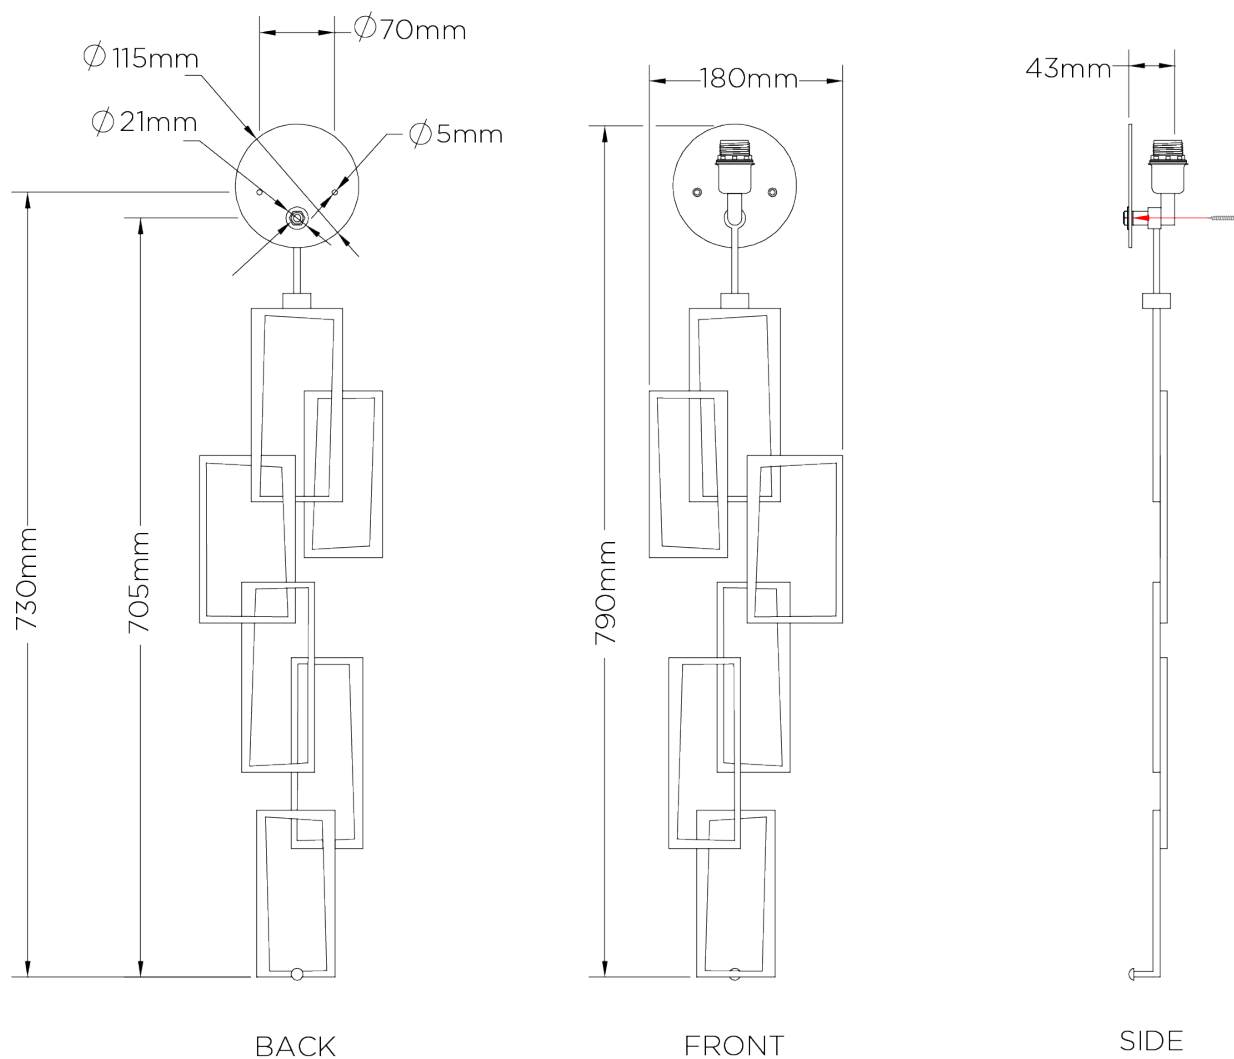

PORTA ROMANA

Salperton Wall Light Large

TWL56L | Decayed Silver

Decayed Silver shown with 9" Open Back Rectangle in Pidgeon

HEIGHT
790mm | 31 1/4"

CONSTRUCTED FROM
Forged steel with decorative finish

RECOMMENDED SHADE
9" Open Back Short Rectangle

HEIGHT WITH SHADE
980mm | 38 3/4"

WEIGHT
1.7 kg | 3.74 lbs

MAX WATTAGE
25W

WIDTH
180mm | 7 1/4"

PROJECTION
102mm | 4 1/4"

LAMP
1 x 450lm (5w) LED E14 Candle

WIDTH WITH SHADE
229mm | 9 1/4"

VOLTAGE
220-240V

FLEX AND SWITCH
Nickel lampholder

FINISHES

- 1 Bronzed
- 2 Decayed Gold
- 3 Decayed Silver
- 4 White Gold

Salperton Wall Light Large

TWL56L

HEIGHT
790mm | 31 1/4"

HEIGHT WITH SHADE
980mm | 38 3/4"

WIDTH
180mm | 7 1/4"

WIDTH WITH SHADE
229mm | 9 1/4"

© Porta Romana 2022

Dimensions and weights are provided as a guide. All Porta Romana Products are made by hand and variations can occur in some products. The products you are buying or marketing are exclusive designs belonging to Porta Romana. Please do not submit design sheets featuring our products to other manufacturing companies nor to other parties who might. Any manufacturer found to be reproducing Porta Romana products will be breaching copyright law and will be actively pursued