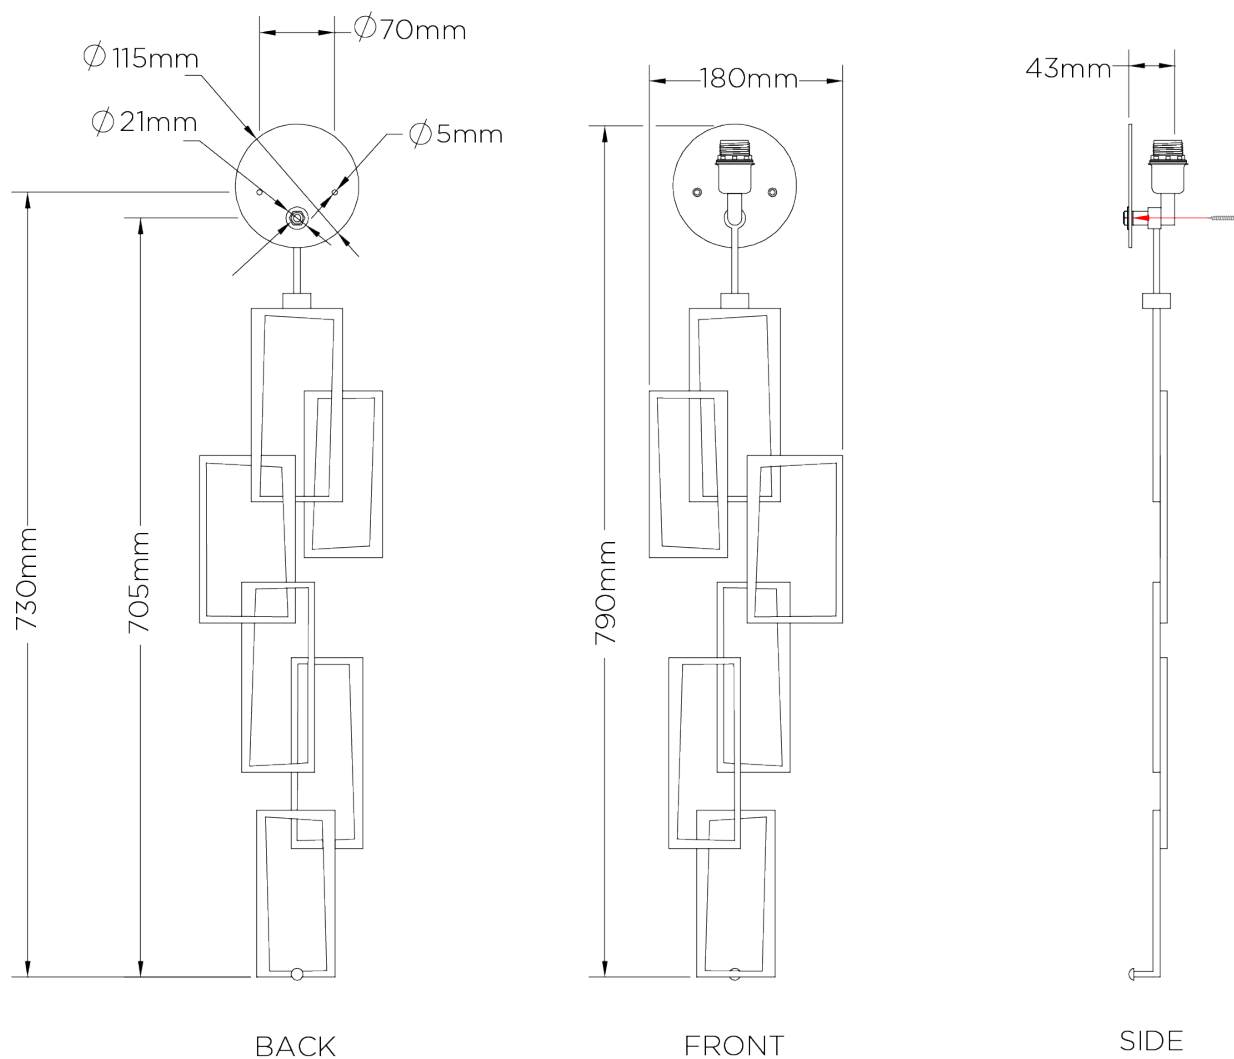

PORTA ROMANA

Salperton Wall Light Large

TWL56L | Decayed Gold

Decayed Gold shown with 9" Open Back Rectangle in Pidgeon

HEIGHT
790mm | 31 1/4"

CONSTRUCTED FROM
Forged steel with decorative finish

RECOMMENDED SHADE
9" Open Back Short Rectangle

HEIGHT WITH SHADE
980mm | 38 3/4"

WEIGHT
1.7 kg | 3.74 lbs

MAX WATTAGE
25W

WIDTH
180mm | 7 1/4"

PROJECTION
102mm | 4 1/4"

LAMP
1 x 450lm (5w) LED E14 Candle

WIDTH WITH SHADE
229mm | 9 1/4"

VOLTAGE
220-240V

HEIGHT
790mm | 31 1/4"

HEIGHT WITH SHADE
980mm | 38 3/4"

WIDTH
180mm | 7 1/4"

WIDTH WITH SHADE
229mm | 9 1/4"

© Porta Romana 2022

Dimensions and weights are provided as a guide. All Porta Romana Products are made by hand and variations can occur in some products. The products you are buying or marketing are exclusive designs belonging to Porta Romana. Please do not submit design sheets featuring our products to other manufacturing companies nor to other parties who might. Any manufacturer found to be reproducing Porta Romana products will be breaching copyright law and will be actively pursued