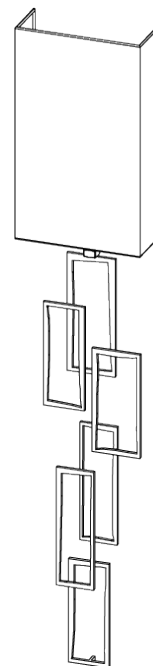

PORTA ROMANA

Salperton Wall Light Large

TWL56L | Decayed Gold

Decayed Gold shown with 9" Open Back Rectangle in Pidgeon

HEIGHT
790mm | 31 1/4"

CONSTRUCTED FROM
Forged steel with decorative finish

RECOMMENDED SHADE
9" Open Back Short Rectangle

HEIGHT WITH SHADE
980mm | 38 3/4"

WEIGHT
1.7 kg | 3.74 lbs

MAX WATTAGE
25W

WIDTH
180mm | 7 1/4"

PROJECTION
102mm | 4 1/4"

LAMP
1 x 450lm (5w) LED E14 Candle

WIDTH WITH SHADE
229mm | 9 1/4"

VOLTAGE
220-240V

FLEX AND SWITCH
Brass lampholder

FINISHES

- 1 Bronzed
- 2 Decayed Gold
- 3 Decayed Silver
- 4 White Gold

© Porta Romana 2022

PR

PORTAROMANA.COM

Salperton Wall Light Large

TWL56L

HEIGHT
790mm | 31 1/4"

HEIGHT WITH SHADE
980mm | 38 3/4"

WIDTH
180mm | 7 1/4"

WIDTH WITH SHADE
229mm | 9 1/4"

© Porta Romana 2022

Dimensions and weights are provided as a guide. All Porta Romana Products are made by hand and variations can occur in some products. The products you are buying or marketing are exclusive designs belonging to Porta Romana. Please do not submit design sheets featuring our products to other manufacturing companies nor to other parties who might. Any manufacturer found to be reproducing Porta Romana products will be breaching copyright law and will be actively pursued