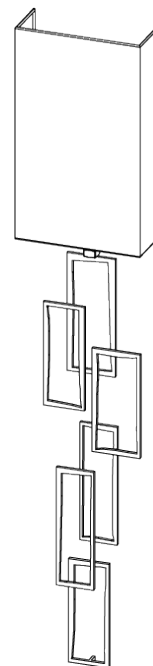

PORTA ROMANA

Salperton Wall Light Large

TWL56L | Bronzed

Bronzed shown with 9" Open Back Rectangle in Pidgeon

HEIGHT
790mm | 31 1/4"

CONSTRUCTED FROM
Forged steel with decorative finish

RECOMMENDED SHADE
9" Open Back Short Rectangle

HEIGHT WITH SHADE
980mm | 38 3/4"

WEIGHT
1.7 kg | 3.74 lbs

MAX WATTAGE
25W

WIDTH
180mm | 7 1/4"

PROJECTION
102mm | 4 1/4"

LAMP
1 x 450lm (5w) LED E14 Candle

WIDTH WITH SHADE
229mm | 9 1/4"

VOLTAGE
220-240V

FLEX AND SWITCH
Brass lampholder

FINISHES

- 1 Bronzed
- 2 Decayed Gold
- 3 Decayed Silver
- 4 White Gold

Salperton Wall Light Large

TWL56L

HEIGHT
790mm | 31 1/4"

HEIGHT WITH SHADE
980mm | 38 3/4"

WIDTH
180mm | 7 1/4"

WIDTH WITH SHADE
229mm | 9 1/4"

© Porta Romana 2022

Dimensions and weights are provided as a guide. All Porta Romana Products are made by hand and variations can occur in some products. The products you are buying or marketing are exclusive designs belonging to Porta Romana. Please do not submit design sheets featuring our products to other manufacturing companies nor to other parties who might. Any manufacturer found to be reproducing Porta Romana products will be breaching copyright law and will be actively pursued