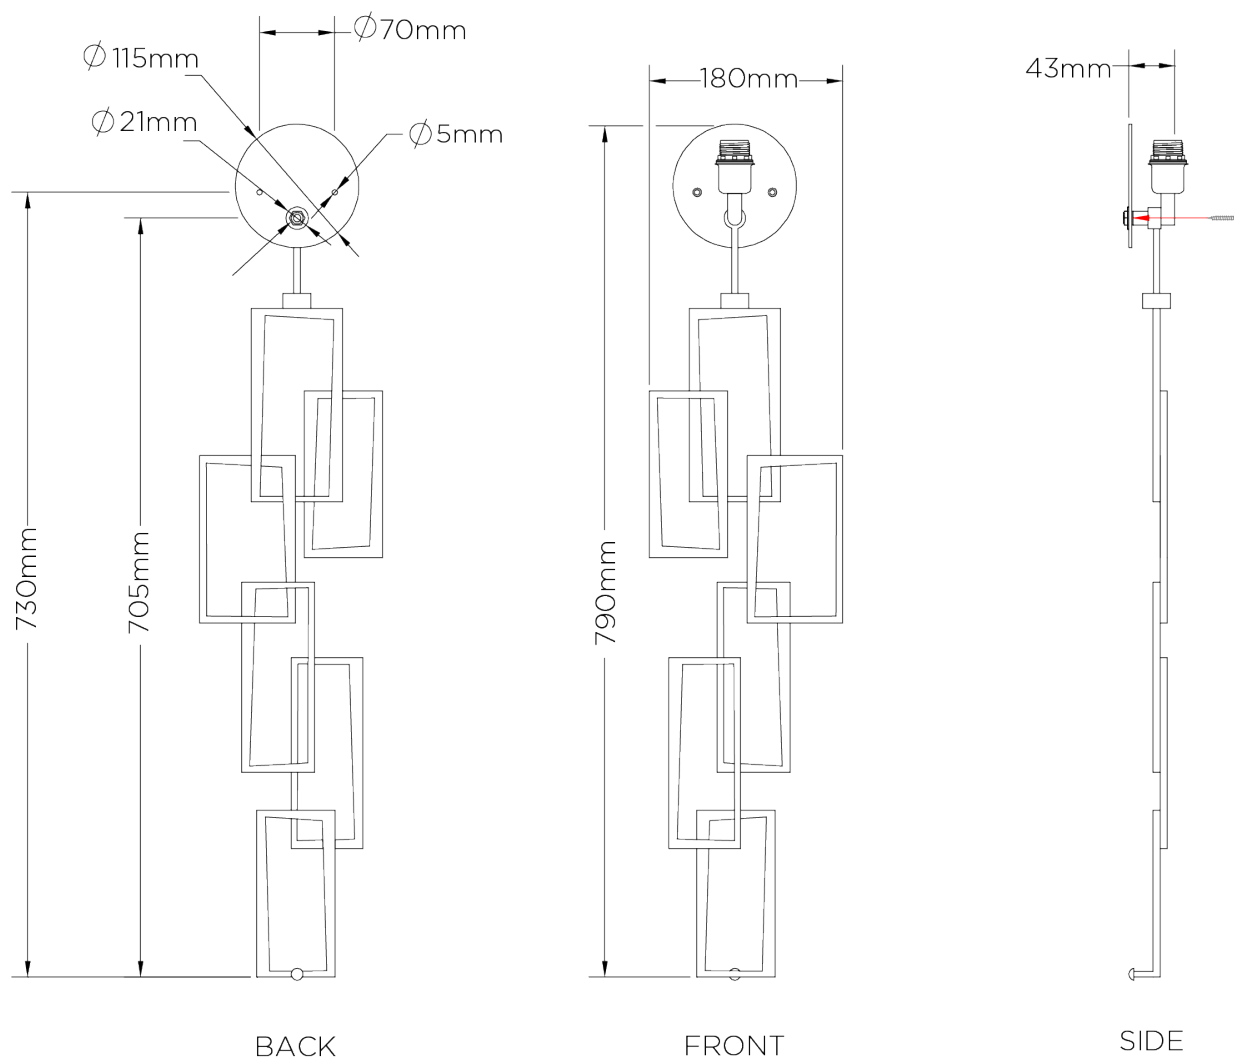

PORTA ROMANA

Salperton Wall Light Large

TWL56L | Bronzed

Bronzed shown with 9" Open Back Rectangle in Pidgeon

HEIGHT
790mm | 31 1/4"

CONSTRUCTED FROM
Forged steel with decorative finish

RECOMMENDED SHADE
9" Open Back Short Rectangle

HEIGHT WITH SHADE
980mm | 38 3/4"

WEIGHT
1.7 kg | 3.74 lbs

MAX WATTAGE
25W

WIDTH
180mm | 7 1/4"

PROJECTION
102mm | 4 1/4"

LAMP
1 x 450lm (5w) LED E14 Candle

WIDTH WITH SHADE
229mm | 9 1/4"

VOLTAGE
220-240V

FLEX AND SWITCH
Brass lampholder

FINISHES

- 1 Bronzed
- 2 Decayed Gold
- 3 Decayed Silver
- 4 White Gold

Salperton Wall Light Large

TWL56L

HEIGHT
790mm | 31 1/4"

HEIGHT WITH SHADE
980mm | 38 3/4"

WIDTH
180mm | 7 1/4"

WIDTH WITH SHADE
229mm | 9 1/4"

© Porta Romana 2022

Dimensions and weights are provided as a guide. All Porta Romana Products are made by hand and variations can occur in some products. The products you are buying or marketing are exclusive designs belonging to Porta Romana. Please do not submit design sheets featuring our products to other manufacturing companies nor to other parties who might. Any manufacturer found to be reproducing Porta Romana products will be breaching copyright law and will be actively pursued