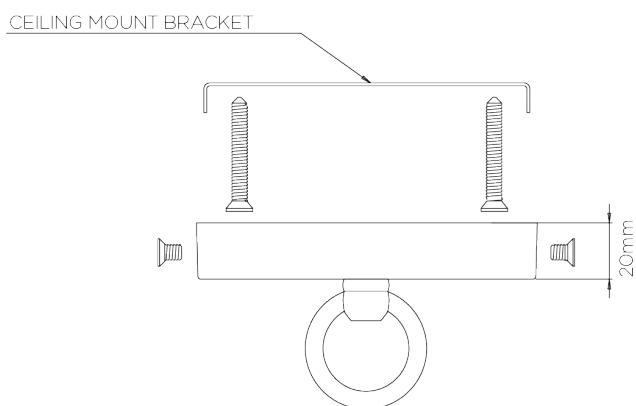

PORTA ROMANA

Salperton Ceiling Light

MCL87 | Versailles Gold

Versailles Gold shown with 5" Salperton Cylinder s in Natural Linen

WIDTH
1210mm | 47 3/4"

CONSTRUCTED FROM
Forged steel with decorative finish

RECOMMENDED SHADE
5" Salperton Cylinder

MINIMUM DROP
780mm | 30 3/4"

WEIGHT
10 kg | 22 lbs

MAX WATTAGE
6 x 25W

MAXIMUM DROP
1780mm | 70"

LAMP
6 x 450lm (5w) LED E14 Candle

VOLTAGE
220-240V

FINISHES
1 Versailles Gold

Salperon Ceiling Light

MCL87

WIDTH
1210mm | 47 3/4"

MINIMUM DROP
780mm | 30 3/4"

MAXIMUM DROP
1780mm | 70"

CEILING ROSE DETAIL

© Porta Romana 2022

Dimensions and weights are provided as a guide. All Porta Romana Products are made by hand and variations can occur in some products. The products you are buying or marketing are exclusive designs belonging to Porta Romana. Please do not submit design sheets featuring our products to other manufacturing companies nor to other parties who might. Any manufacturer found to be reproducing Porta Romana products will be breaching copyright law and will be actively pursued