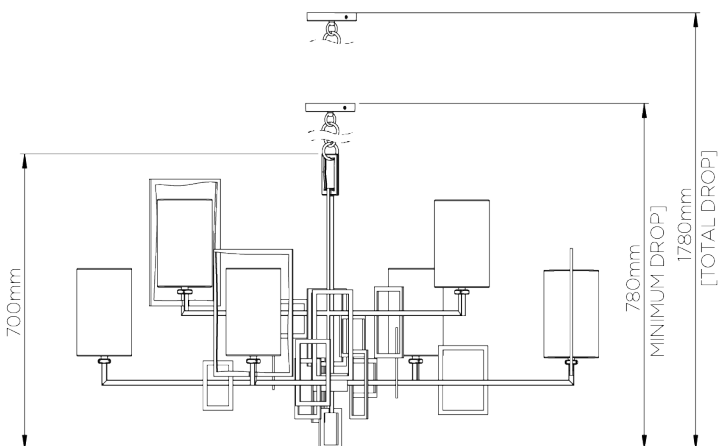

PORTA ROMANA

Salperton Ceiling Light

MCL87 | Versailles Gold

Versailles Gold shown with 5" Salperton Cylinder s in Natural Linen

WIDTH
1210mm | 47 3/4"

CONSTRUCTED FROM
Forged steel with decorative finish

RECOMMENDED SHADE
5" Salperton Cylinder

MINIMUM DROP
780mm | 30 3/4"

WEIGHT
10 kg | 22 lbs

MAX WATTAGE
6 x 25W

MAXIMUM DROP
1780mm | 70"

LAMP
6 x 450lm (5w) LED E14 Candle

VOLTAGE
220-240V

FINISHES
1 Versailles Gold

Salperon Ceiling Light

MCL87

WIDTH
1210mm | 47 3/4"

MINIMUM DROP
780mm | 30 3/4"

MAXIMUM DROP
1780mm | 70"

CEILING ROSE DETAIL

© Porta Romana 2022

Dimensions and weights are provided as a guide. All Porta Romana Products are made by hand and variations can occur in some products. The products you are buying or marketing are exclusive designs belonging to Porta Romana. Please do not submit design sheets featuring our products to other manufacturing companies nor to other parties who might. Any manufacturer found to be reproducing Porta Romana products will be breaching copyright law and will be actively pursued