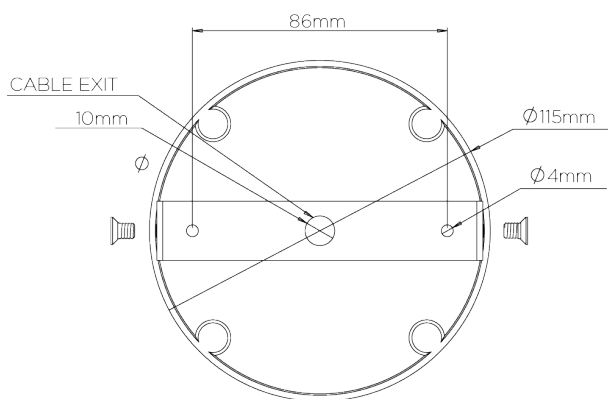

PORTA ROMANA

Salperton Ceiling Light

MCL87 | Versailles Gold

Versailles Gold shown with 5" Salperton Cylinder s in Natural Linen

WIDTH
1210mm | 47 3/4"

CONSTRUCTED FROM
Forged steel with decorative finish

RECOMMENDED SHADE
5" Salperton Cylinder

MINIMUM DROP
780mm | 30 3/4"

WEIGHT
10 kg | 22 lbs

MAX WATTAGE
6 x 25W

MAXIMUM DROP
1780mm | 70"

LAMP
6 x 450lm (5w) LED E14 Candle

VOLTAGE
220-240V

FINISHES
1 Versailles Gold

Salperon Ceiling Light

MCL87

WIDTH
1210mm | 47 3/4"

MINIMUM DROP
780mm | 30 3/4"

MAXIMUM DROP
1780mm | 70"

CEILING ROSE DETAIL

© Porta Romana 2022

Dimensions and weights are provided as a guide. All Porta Romana Products are made by hand and variations can occur in some products. The products you are buying or marketing are exclusive designs belonging to Porta Romana. Please do not submit design sheets featuring our products to other manufacturing companies nor to other parties who might. Any manufacturer found to be reproducing Porta Romana products will be breaching copyright law and will be actively pursued