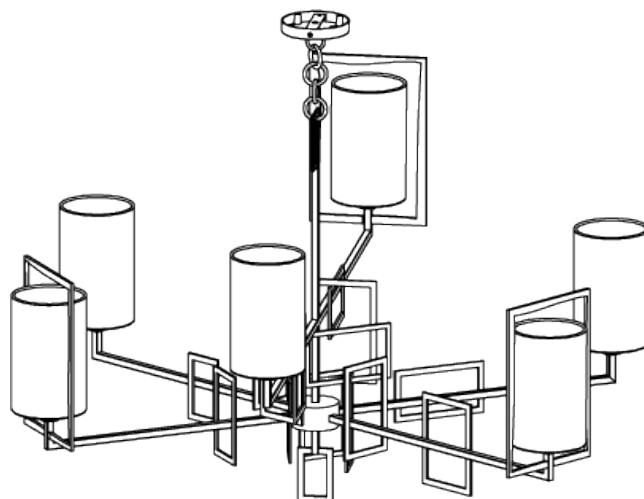

PORTA ROMANA

Salperton Ceiling Light

MCL87 | Versailles Gold

Versailles Gold shown with 5" Salperton Cylinder s in Natural Linen

WIDTH
1210mm | 47 3/4"

CONSTRUCTED FROM
Forged steel with decorative finish

RECOMMENDED SHADE
5" Salperton Cylinder

MINIMUM DROP
780mm | 30 3/4"

WEIGHT
10 kg | 22 lbs

MAX WATTAGE
6 x 25W

MAXIMUM DROP
1780mm | 70"

LAMP
6 x 450lm (5w) LED E14 Candle

VOLTAGE
220-240V

FINISHES
1 Versailles Gold

Salperon Ceiling Light

MCL87

WIDTH
1210mm | 47 3/4"

MINIMUM DROP
780mm | 30 3/4"

MAXIMUM DROP
1780mm | 70"

CEILING ROSE DETAIL

© Porta Romana 2022

Dimensions and weights are provided as a guide. All Porta Romana Products are made by hand and variations can occur in some products. The products you are buying or marketing are exclusive designs belonging to Porta Romana. Please do not submit design sheets featuring our products to other manufacturing companies nor to other parties who might. Any manufacturer found to be reproducing Porta Romana products will be breaching copyright law and will be actively pursued