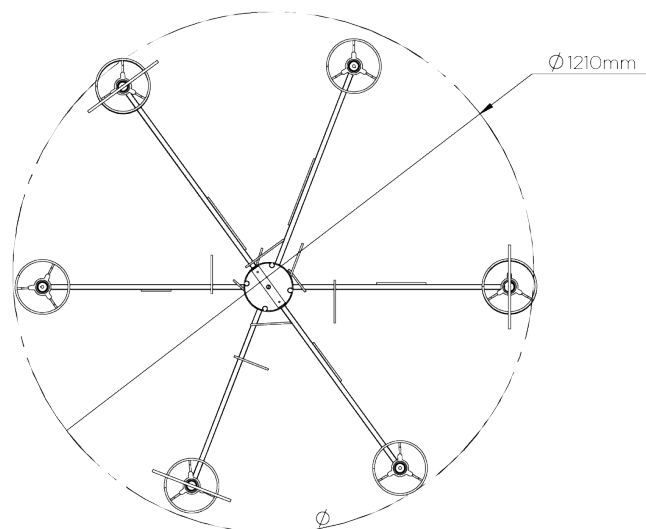

PORTA ROMANA

Salperton Ceiling Light

MCL87 | Versailles Gold

Versailles Gold shown with 5" Salperton Cylinder s in Natural Linen

WIDTH
1210mm | 47 3/4"

CONSTRUCTED FROM
Forged steel with decorative finish

RECOMMENDED SHADE
5" Salperton Cylinder

MINIMUM DROP
780mm | 30 3/4"

WEIGHT
10 kg | 22 lbs

MAX WATTAGE
6 x 25W

MAXIMUM DROP
1780mm | 70"

LAMP
6 x 450lm (5w) LED E14 Candle

VOLTAGE
220-240V

FINISHES
1 Versailles Gold

Salperon Ceiling Light

MCL87

WIDTH
1210mm | 47 3/4"

MINIMUM DROP
780mm | 30 3/4"

MAXIMUM DROP
1780mm | 70"

CEILING ROSE DETAIL

© Porta Romana 2022

Dimensions and weights are provided as a guide. All Porta Romana Products are made by hand and variations can occur in some products. The products you are buying or marketing are exclusive designs belonging to Porta Romana. Please do not submit design sheets featuring our products to other manufacturing companies nor to other parties who might. Any manufacturer found to be reproducing Porta Romana products will be breaching copyright law and will be actively pursued