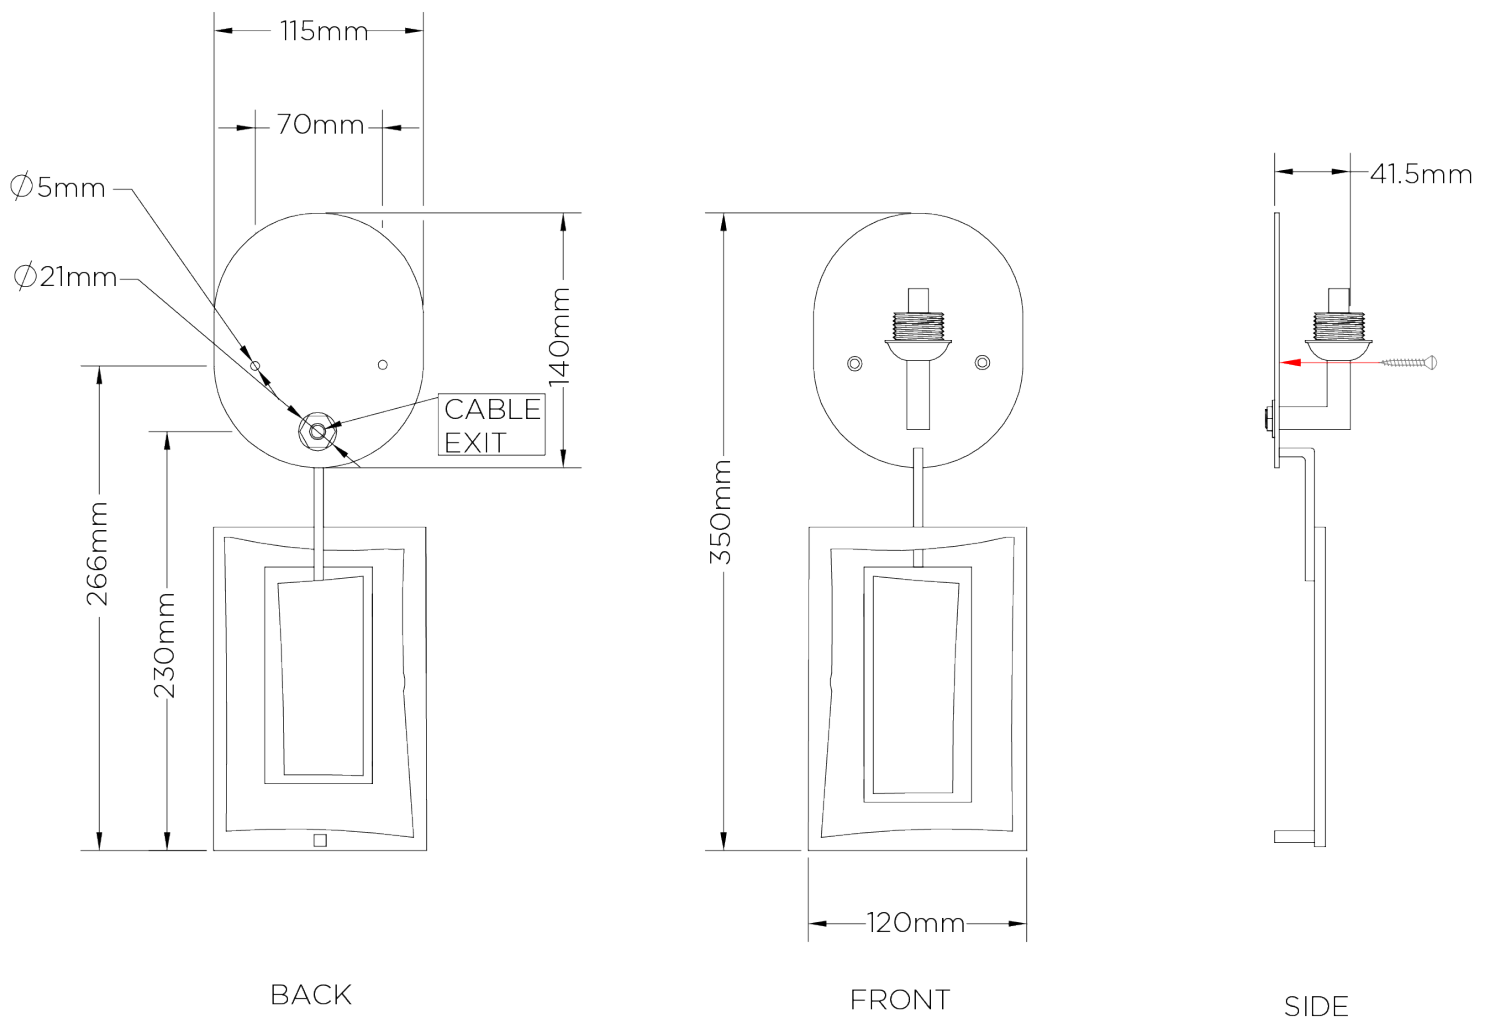

## Salpertini Wall Light

TWL72 | White Gold

White Gold shown with 6" Open Back Rectangle in Wren Satin

HEIGHT  
350mm | 14"

CONSTRUCTED FROM  
Forged steel with decorative finish

RECOMMENDED SHADE  
6" Open Back Rectangle

HEIGHT WITH SHADE  
380mm | 15"

WEIGHT  
0.7 kg | 1.54 lbs

MAX WATTAGE  
25W

WIDTH  
120mm | 4 3/4"

PROJECTION  
85mm | 3 1/2"

LAMP  
1 x 320lm (3w) LED G9 Capsule

WIDTH WITH SHADE  
152mm | 6"

VOLTAGE  
220-240V

# Salpertini Wall Light

TWL72

HEIGHT  
350mm | 14"

HEIGHT WITH SHADE  
380mm | 15"

WIDTH  
120mm | 4 3/4"

WIDTH WITH SHADE  
152mm | 6"

© Porta Romana 2022

Dimensions and weights are provided as a guide. All Porta Romana Products are made by hand and variations can occur in some products. The products you are buying or marketing are exclusive designs belonging to Porta Romana. Please do not submit design sheets featuring our products to other manufacturing companies nor to other parties who might. Any manufacturer found to be reproducing Porta Romana products will be breaching copyright law and will be actively pursued