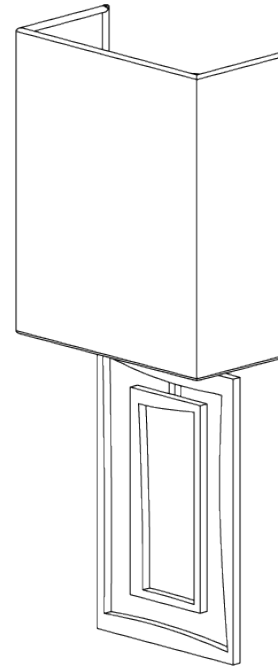

## Salpertini Wall Light

TWL72 | White Gold

White Gold shown with 6" Open Back Rectangle in Wren Satin

HEIGHT  
350mm | 14"

CONSTRUCTED FROM  
Forged steel with decorative finish

RECOMMENDED SHADE  
6" Open Back Rectangle

HEIGHT WITH SHADE  
380mm | 15"

WEIGHT  
0.7 kg | 1.54 lbs

MAX WATTAGE  
25W

WIDTH  
120mm | 4 3/4"

PROJECTION  
85mm | 3 1/2"

LAMP  
1 x 320lm (3w) LED G9 Capsule

WIDTH WITH SHADE  
152mm | 6"

VOLTAGE  
220-240V

# Salpertini Wall Light

TWL72

HEIGHT  
350mm | 14"

HEIGHT WITH SHADE  
380mm | 15"

WIDTH  
120mm | 4 3/4"

WIDTH WITH SHADE  
152mm | 6"

© Porta Romana 2022

Dimensions and weights are provided as a guide. All Porta Romana Products are made by hand and variations can occur in some products. The products you are buying or marketing are exclusive designs belonging to Porta Romana. Please do not submit design sheets featuring our products to other manufacturing companies nor to other parties who might. Any manufacturer found to be reproducing Porta Romana products will be breaching copyright law and will be actively pursued