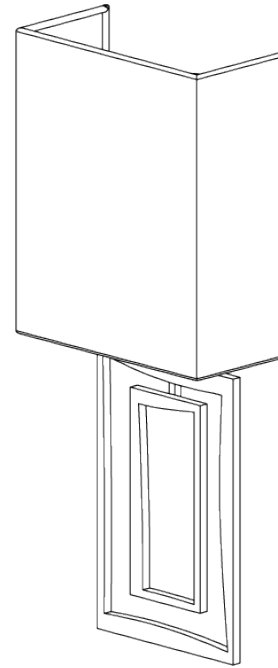

PORTA ROMANA

Salpertini Wall Light

TWL72 | Decayed Silver

Decayed Silver shown with 6" Open Back Rectangle in Wren Satin

HEIGHT
350mm | 14"

CONSTRUCTED FROM
Forged steel with decorative finish

RECOMMENDED SHADE
6" Open Back Rectangle

HEIGHT WITH SHADE
380mm | 15"

WEIGHT
0.7 kg | 1.54 lbs

MAX WATTAGE
25W

WIDTH
120mm | 4 3/4"

PROJECTION
85mm | 3 1/2"

LAMP
1 x 320lm (3w) LED G9 Capsule

WIDTH WITH SHADE
152mm | 6"

VOLTAGE
220-240V

FLEX AND SWITCH
Nickel lampholder

FINISHES

- 1 Bronzed
- 2 Decayed Gold
- 3 Decayed Silver
- 4 White Gold

Salpertini Wall Light

TWL72

HEIGHT
350mm | 14"

HEIGHT WITH SHADE
380mm | 15"

WIDTH
120mm | 4 3/4"

WIDTH WITH SHADE
152mm | 6"

© Porta Romana 2022

Dimensions and weights are provided as a guide. All Porta Romana Products are made by hand and variations can occur in some products. The products you are buying or marketing are exclusive designs belonging to Porta Romana. Please do not submit design sheets featuring our products to other manufacturing companies nor to other parties who might. Any manufacturer found to be reproducing Porta Romana products will be breaching copyright law and will be actively pursued