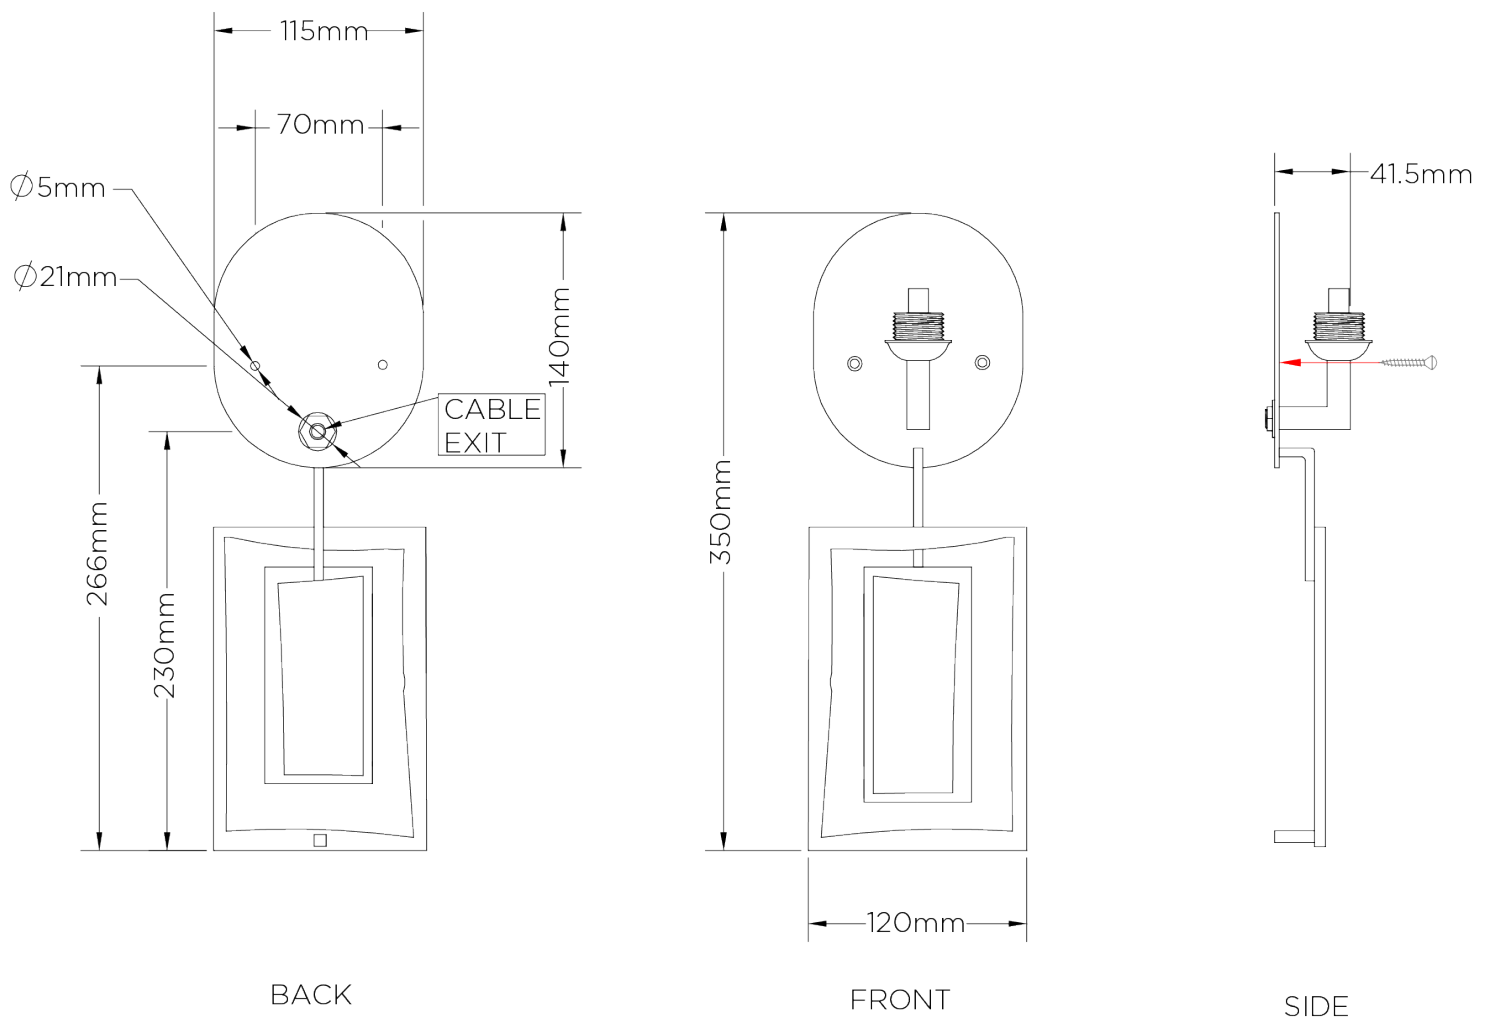

PORTA ROMANA

Salpertini Wall Light

TWL72 | Decayed Silver

Decayed Silver shown with 6" Open Back Rectangle in Wren Satin

HEIGHT
350mm | 14"

CONSTRUCTED FROM
Forged steel with decorative finish

RECOMMENDED SHADE
6" Open Back Rectangle

HEIGHT WITH SHADE
380mm | 15"

WEIGHT
0.7 kg | 1.54 lbs

MAX WATTAGE
25W

WIDTH
120mm | 4 3/4"

PROJECTION
85mm | 3 1/2"

LAMP
1 x 320lm (3w) LED G9 Capsule

WIDTH WITH SHADE
152mm | 6"

VOLTAGE
220-240V

FLEX AND SWITCH
Nickel lampholder

FINISHES

- 1 Bronzed
- 2 Decayed Gold
- 3 Decayed Silver
- 4 White Gold

Salpertini Wall Light

TWL72

HEIGHT
350mm | 14"

HEIGHT WITH SHADE
380mm | 15"

WIDTH
120mm | 4 3/4"

WIDTH WITH SHADE
152mm | 6"

© Porta Romana 2022

Dimensions and weights are provided as a guide. All Porta Romana Products are made by hand and variations can occur in some products. The products you are buying or marketing are exclusive designs belonging to Porta Romana. Please do not submit design sheets featuring our products to other manufacturing companies nor to other parties who might. Any manufacturer found to be reproducing Porta Romana products will be breaching copyright law and will be actively pursued