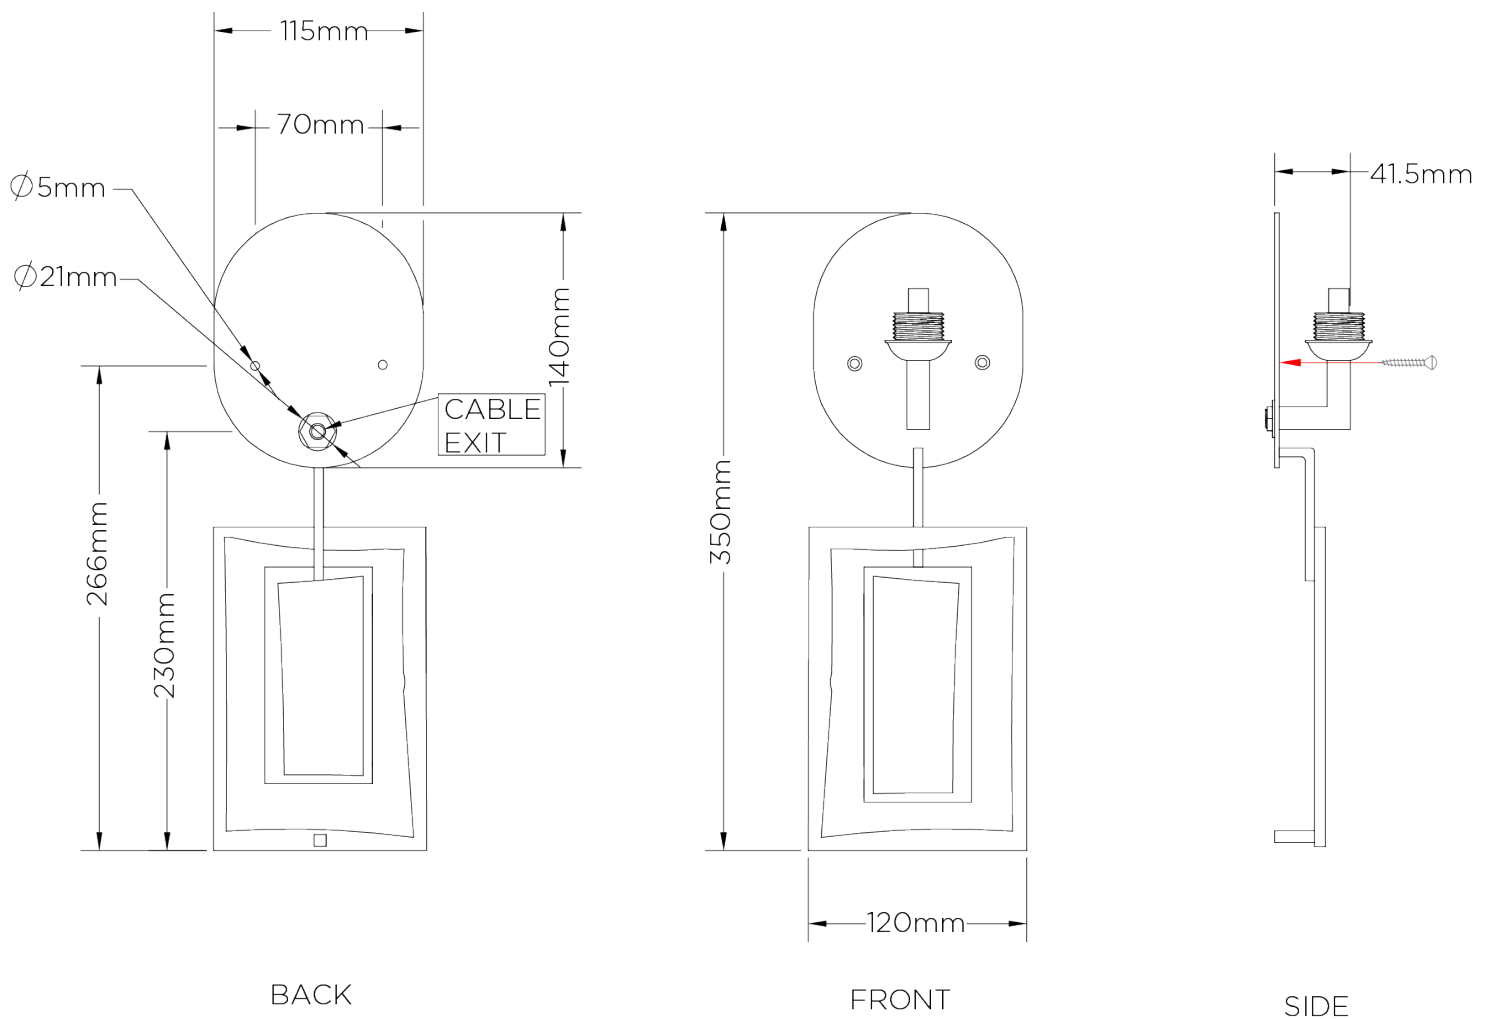

PORTA ROMANA

Salpertini Wall Light

TWL72 | Decayed Gold

Decayed Gold shown with 6" Open Back Rectangle in Wren Satin

HEIGHT
350mm | 14"

CONSTRUCTED FROM
Forged steel with decorative finish

RECOMMENDED SHADE
6" Open Back Rectangle

HEIGHT WITH SHADE
380mm | 15"

WEIGHT
0.7 kg | 1.54 lbs

MAX WATTAGE
25W

WIDTH
120mm | 4 3/4"

PROJECTION
85mm | 3 1/2"

LAMP
1 x 320lm (3w) LED G9 Capsule

WIDTH WITH SHADE
152mm | 6"

VOLTAGE
220-240V

FLEX AND SWITCH
Brass lampholder

FINISHES

- 1 Bronzed
- 2 Decayed Gold
- 3 Decayed Silver
- 4 White Gold

Salpertini Wall Light

TWL72

HEIGHT
350mm | 14"

HEIGHT WITH SHADE
380mm | 15"

WIDTH
120mm | 4 3/4"

WIDTH WITH SHADE
152mm | 6"

© Porta Romana 2022

Dimensions and weights are provided as a guide. All Porta Romana Products are made by hand and variations can occur in some products. The products you are buying or marketing are exclusive designs belonging to Porta Romana. Please do not submit design sheets featuring our products to other manufacturing companies nor to other parties who might. Any manufacturer found to be reproducing Porta Romana products will be breaching copyright law and will be actively pursued