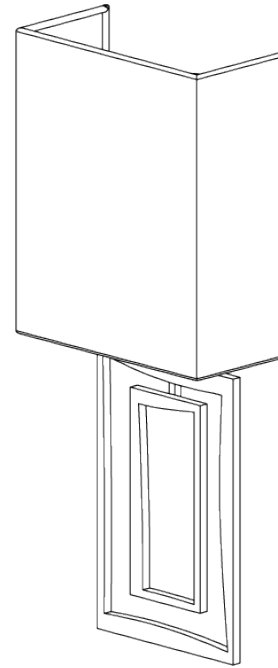

PORTA ROMANA

Salpertini Wall Light

TWL72 | Decayed Gold

Decayed Gold shown with 6" Open Back Rectangle in Wren Satin

HEIGHT
350mm | 14"

CONSTRUCTED FROM
Forged steel with decorative finish

RECOMMENDED SHADE
6" Open Back Rectangle

HEIGHT WITH SHADE
380mm | 15"

WEIGHT
0.7 kg | 1.54 lbs

MAX WATTAGE
25W

WIDTH
120mm | 4 3/4"

PROJECTION
85mm | 3 1/2"

LAMP
1 x 320lm (3w) LED G9 Capsule

WIDTH WITH SHADE
152mm | 6"

VOLTAGE
220-240V

FLEX AND SWITCH
Brass lampholder

FINISHES

- 1 Bronzed
- 2 Decayed Gold
- 3 Decayed Silver
- 4 White Gold

Salpertini Wall Light

TWL72

HEIGHT
350mm | 14"

HEIGHT WITH SHADE
380mm | 15"

WIDTH
120mm | 4 3/4"

WIDTH WITH SHADE
152mm | 6"

© Porta Romana 2022

Dimensions and weights are provided as a guide. All Porta Romana Products are made by hand and variations can occur in some products. The products you are buying or marketing are exclusive designs belonging to Porta Romana. Please do not submit design sheets featuring our products to other manufacturing companies nor to other parties who might. Any manufacturer found to be reproducing Porta Romana products will be breaching copyright law and will be actively pursued