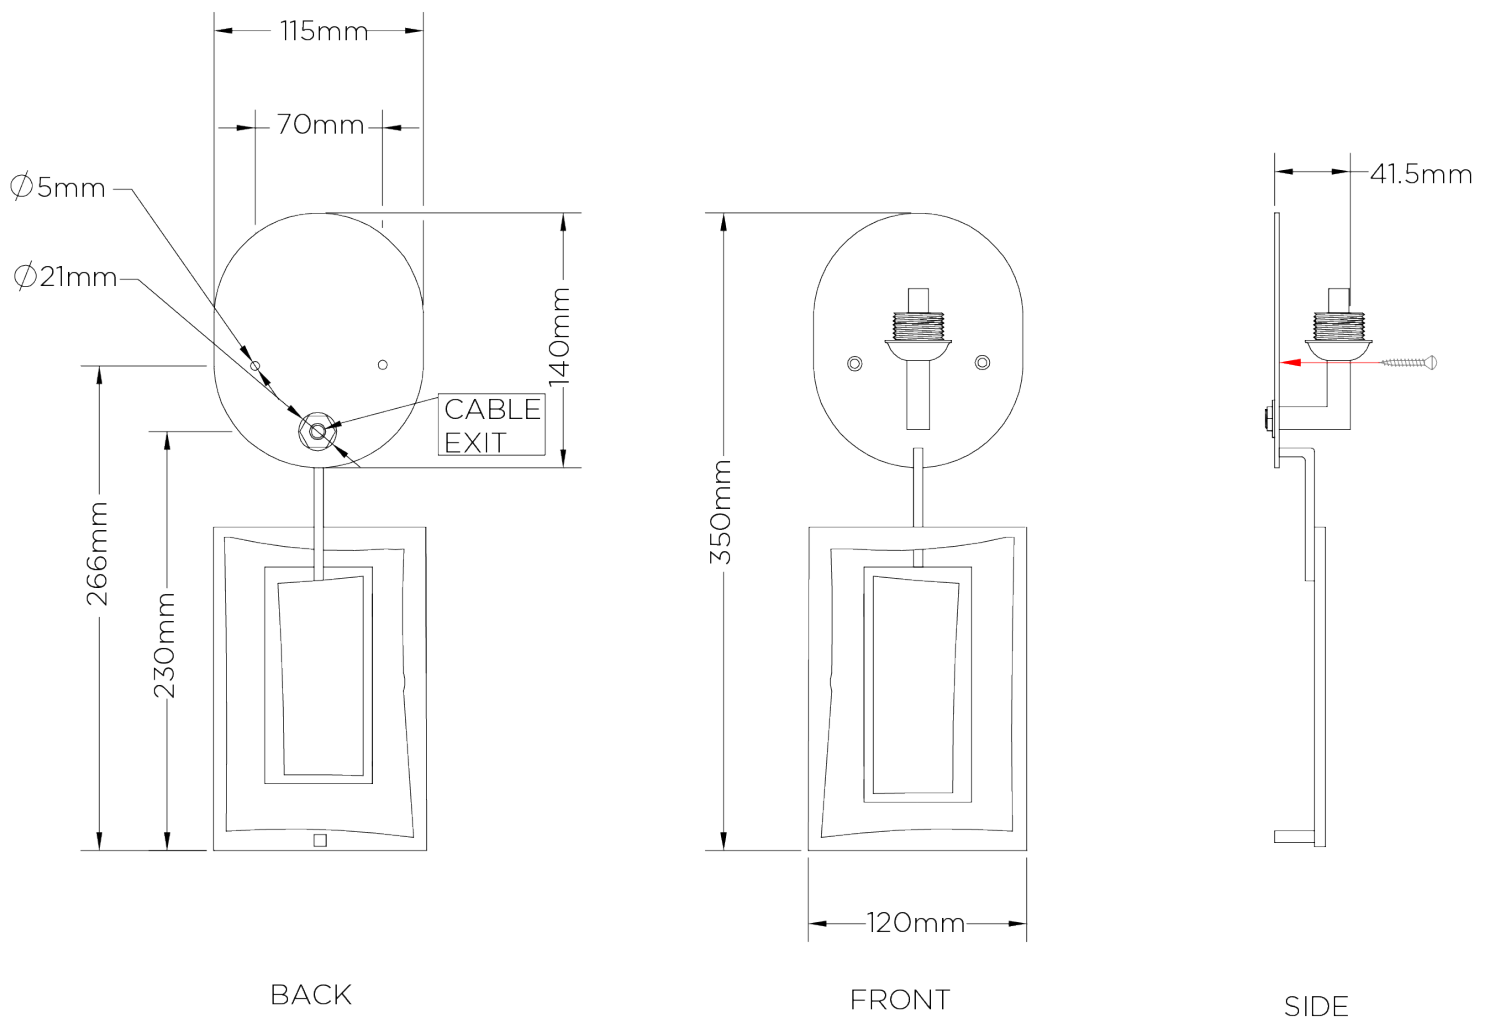

PORTA ROMANA

Salpertini Wall Light

TWL72 | Bronzed

HEIGHT
350mm | 14"

CONSTRUCTED FROM
Forged steel with decorative finish

RECOMMENDED SHADE
6" Open Back Rectangle

HEIGHT WITH SHADE
380mm | 15"

WEIGHT
0.7 kg | 1.54 lbs

MAX WATTAGE
25W

WIDTH
120mm | 4 3/4"

PROJECTION
85mm | 3 1/2"

LAMP
1 x 320lm (3w) LED G9 Capsule

WIDTH WITH SHADE
152mm | 6"

VOLTAGE
220-240V

FLEX AND SWITCH
Bronze lampholder

FINISHES

- 1 Bronzed
- 2 Decayed Gold
- 3 Decayed Silver
- 4 White Gold

Salpertini Wall Light

TWL72

HEIGHT
350mm | 14"

HEIGHT WITH SHADE
380mm | 15"

WIDTH
120mm | 4 3/4"

WIDTH WITH SHADE
152mm | 6"

© Porta Romana 2022