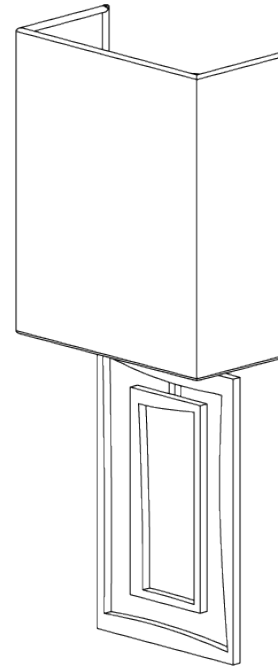

PORTA ROMANA

Salpertini Wall Light

TWL72 | Bronzed

HEIGHT
350mm | 14"

CONSTRUCTED FROM
Forged steel with decorative finish

RECOMMENDED SHADE
6" Open Back Rectangle

HEIGHT WITH SHADE
380mm | 15"

WEIGHT
0.7 kg | 1.54 lbs

MAX WATTAGE
25W

WIDTH
120mm | 4 3/4"

PROJECTION
85mm | 3 1/2"

LAMP
1 x 320lm (3w) LED G9 Capsule

WIDTH WITH SHADE
152mm | 6"

VOLTAGE
220-240V

FLEX AND SWITCH
Bronze lampholder

FINISHES

- 1 Bronzed
- 2 Decayed Gold
- 3 Decayed Silver
- 4 White Gold

Salpertini Wall Light

TWL72

HEIGHT
350mm | 14"

HEIGHT WITH SHADE
380mm | 15"

WIDTH
120mm | 4 3/4"

WIDTH WITH SHADE
152mm | 6"

© Porta Romana 2022