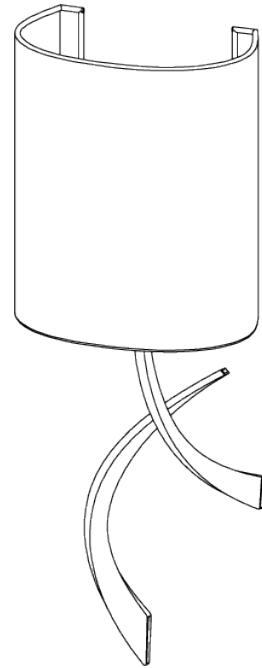

## Sabre Wall Light

TWL86 | French Brass

French Brass shown with 7 1/4" Open Back Oval in Putty Silk

HEIGHT  
420mm | 16 3/4"

CONSTRUCTED FROM  
Forged steel with decorative finish

RECOMMENDED SHADE  
7.25" Open Back Oval

HEIGHT WITH SHADE  
510mm | 20 1/4"

WEIGHT  
0.7 kg | 1.54 lbs

MAX WATTAGE  
25W

WIDTH  
140mm | 5 3/4"

PROJECTION  
115mm | 4 3/4"

LAMP  
1 x 320lm (3w) LED G9 Capsule

WIDTH WITH SHADE  
185mm | 7 1/2"

VOLTAGE  
220-240V

# Sabre Wall Light

TWL86

HEIGHT  
420mm | 16 3/4"

HEIGHT WITH SHADE  
510mm | 20 1/4"

WIDTH  
140mm | 5 3/4"

WIDTH WITH SHADE  
185mm | 7 1/2"

© Porta Romana 2022

Dimensions and weights are provided as a guide. All Porta Romana Products are made by hand and variations can occur in some products. The products you are buying or marketing are exclusive designs belonging to Porta Romana. Please do not submit design sheets featuring our products to other manufacturing companies nor to other parties who might. Any manufacturer found to be reproducing Porta Romana products will be breaching copyright law and will be actively pursued