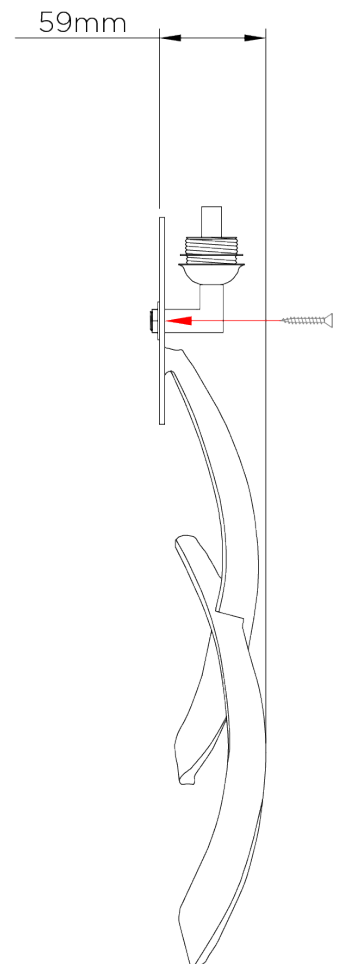

## Sabre Wall Light

TWL86 | French Brass

French Brass shown with 7 1/4" Open Back Oval in Putty Silk

HEIGHT  
420mm | 16 3/4"

CONSTRUCTED FROM  
Forged steel with decorative finish

RECOMMENDED SHADE  
7.25" Open Back Oval

HEIGHT WITH SHADE  
510mm | 20 1/4"

WEIGHT  
0.7 kg | 1.54 lbs

MAX WATTAGE  
25W

WIDTH  
140mm | 5 3/4"

PROJECTION  
115mm | 4 3/4"

LAMP  
1 x 320lm (3w) LED G9 Capsule

WIDTH WITH SHADE  
185mm | 7 1/2"

VOLTAGE  
220-240V

FLEX AND SWITCH  
Brass lampholder

# Sabre Wall Light

TWL86

HEIGHT  
420mm | 16 3/4"

HEIGHT WITH SHADE  
510mm | 20 1/4"

WIDTH  
140mm | 5 3/4"

WIDTH WITH SHADE  
185mm | 7 1/2"

© Porta Romana 2022

Dimensions and weights are provided as a guide. All Porta Romana Products are made by hand and variations can occur in some products. The products you are buying or marketing are exclusive designs belonging to Porta Romana. Please do not submit design sheets featuring our products to other manufacturing companies nor to other parties who might. Any manufacturer found to be reproducing Porta Romana products will be breaching copyright law and will be actively pursued