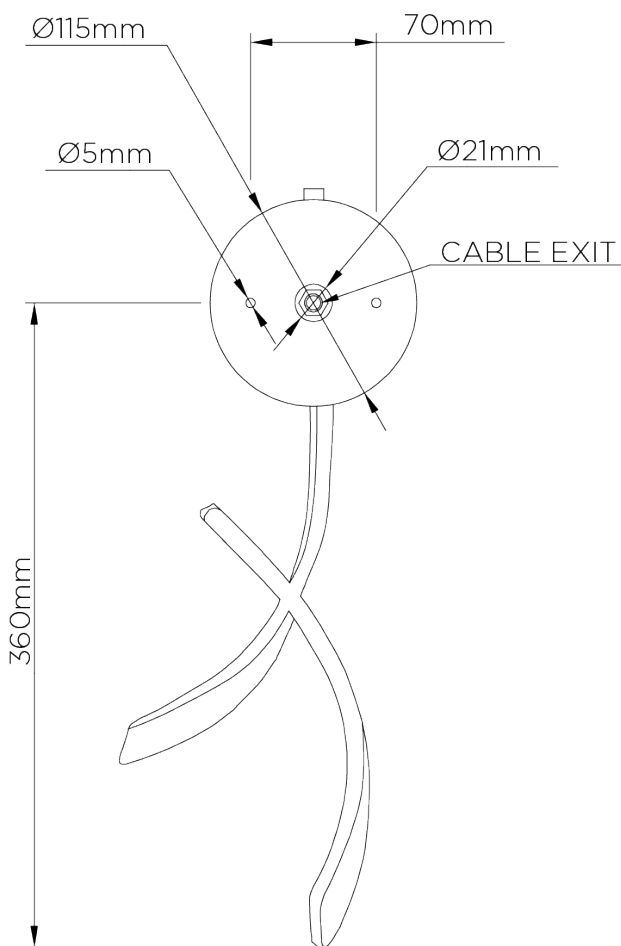

## Sabre Wall Light

TWL86 | French Brass

French Brass shown with 7 1/4" Open Back Oval in Putty Silk

HEIGHT  
420mm | 16 3/4"

CONSTRUCTED FROM  
Forged steel with decorative finish

RECOMMENDED SHADE  
7.25" Open Back Oval

HEIGHT WITH SHADE  
510mm | 20 1/4"

WEIGHT  
0.7 kg | 1.54 lbs

MAX WATTAGE  
25W

WIDTH  
140mm | 5 3/4"

PROJECTION  
115mm | 4 3/4"

LAMP  
1 x 320lm (3w) LED G9 Capsule

WIDTH WITH SHADE  
185mm | 7 1/2"

VOLTAGE  
220-240V

# Sabre Wall Light

TWL86

HEIGHT  
420mm | 16 3/4"

HEIGHT WITH SHADE  
510mm | 20 1/4"

WIDTH  
140mm | 5 3/4"

WIDTH WITH SHADE  
185mm | 7 1/2"

© Porta Romana 2022

Dimensions and weights are provided as a guide. All Porta Romana Products are made by hand and variations can occur in some products. The products you are buying or marketing are exclusive designs belonging to Porta Romana. Please do not submit design sheets featuring our products to other manufacturing companies nor to other parties who might. Any manufacturer found to be reproducing Porta Romana products will be breaching copyright law and will be actively pursued