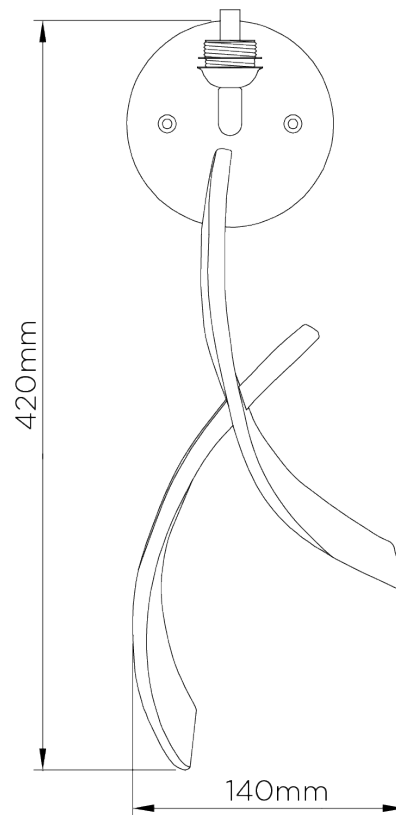

## Sabre Wall Light

TWL86 | French Brass

French Brass shown with 7 1/4" Open Back Oval in Putty Silk

HEIGHT  
420mm | 16 3/4"

CONSTRUCTED FROM  
Forged steel with decorative finish

RECOMMENDED SHADE  
7.25" Open Back Oval

HEIGHT WITH SHADE  
510mm | 20 1/4"

WEIGHT  
0.7 kg | 1.54 lbs

MAX WATTAGE  
25W

WIDTH  
140mm | 5 3/4"

PROJECTION  
115mm | 4 3/4"

LAMP  
1 x 320lm (3w) LED G9 Capsule

WIDTH WITH SHADE  
185mm | 7 1/2"

VOLTAGE  
220-240V

# Sabre Wall Light

TWL86

HEIGHT  
420mm | 16 3/4"

HEIGHT WITH SHADE  
510mm | 20 1/4"

WIDTH  
140mm | 5 3/4"

WIDTH WITH SHADE  
185mm | 7 1/2"

© Porta Romana 2022

Dimensions and weights are provided as a guide. All Porta Romana Products are made by hand and variations can occur in some products. The products you are buying or marketing are exclusive designs belonging to Porta Romana. Please do not submit design sheets featuring our products to other manufacturing companies nor to other parties who might. Any manufacturer found to be reproducing Porta Romana products will be breaching copyright law and will be actively pursued