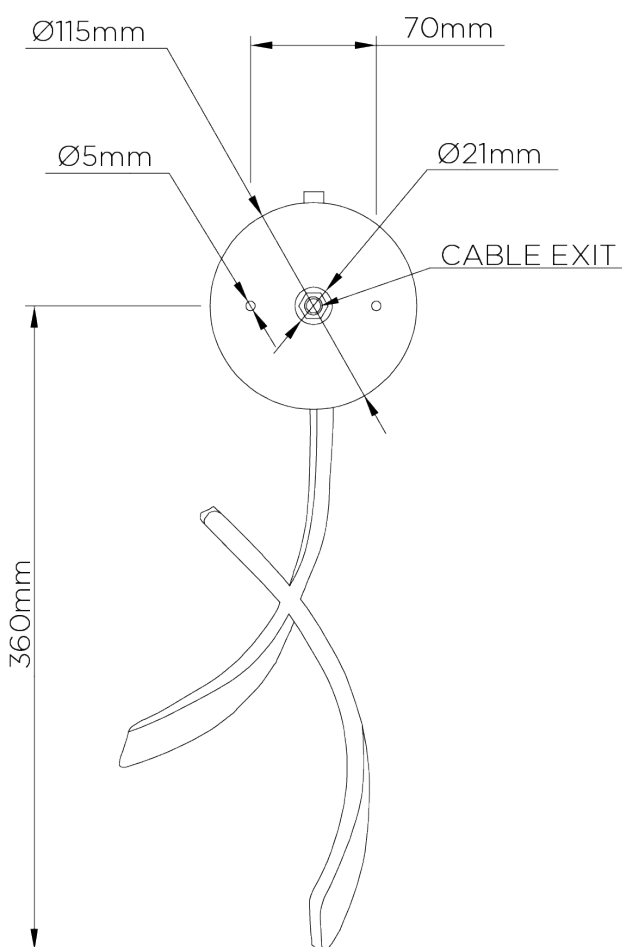

PORTA ROMANA

Sabre Wall Light

TWL86 | Decayed Silver

Decayed Silver shown with 7 1/4" Open Back Oval in Putty Silk

HEIGHT
420mm | 16 3/4"

CONSTRUCTED FROM
Forged steel with decorative finish

RECOMMENDED SHADE
7.25" Open Back Oval

HEIGHT WITH SHADE
510mm | 20 1/4"

WEIGHT
0.7 kg | 1.54 lbs

MAX WATTAGE
25W

WIDTH
140mm | 5 3/4"

PROJECTION
115mm | 4 3/4"

LAMP
1 x 320lm (3w) LED G9 Capsule

WIDTH WITH SHADE
185mm | 7 1/2"

VOLTAGE
220-240V

FLEX AND SWITCH
Nickel lampholder

FINISHES

- 1 Bronzed
- 2 Decayed Silver
- 3 French Brass

Sabre Wall Light

TWL86

HEIGHT
420mm | 16 3/4"

HEIGHT WITH SHADE
510mm | 20 1/4"

WIDTH
140mm | 5 3/4"

WIDTH WITH SHADE
185mm | 7 1/2"

© Porta Romana 2022

Dimensions and weights are provided as a guide. All Porta Romana Products are made by hand and variations can occur in some products. The products you are buying or marketing are exclusive designs belonging to Porta Romana. Please do not submit design sheets featuring our products to other manufacturing companies nor to other parties who might. Any manufacturer found to be reproducing Porta Romana products will be breaching copyright law and will be actively pursued