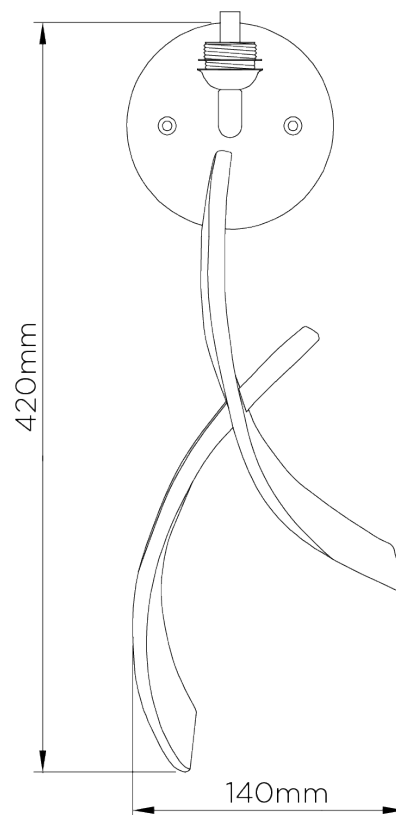

PORTA ROMANA

Sabre Wall Light

TWL86 | Decayed Silver

Decayed Silver shown with 7 1/4" Open Back Oval in Putty Silk

HEIGHT
420mm | 16 3/4"

CONSTRUCTED FROM
Forged steel with decorative finish

RECOMMENDED SHADE
7.25" Open Back Oval

HEIGHT WITH SHADE
510mm | 20 1/4"

WEIGHT
0.7 kg | 1.54 lbs

MAX WATTAGE
25W

WIDTH
140mm | 5 3/4"

PROJECTION
115mm | 4 3/4"

LAMP
1 x 320lm (3w) LED G9 Capsule

WIDTH WITH SHADE
185mm | 7 1/2"

VOLTAGE
220-240V

FLEX AND SWITCH
Nickel lampholder

FINISHES

- 1 Bronzed
- 2 Decayed Silver
- 3 French Brass

Sabre Wall Light

TWL86

HEIGHT
420mm | 16 3/4"

HEIGHT WITH SHADE
510mm | 20 1/4"

WIDTH
140mm | 5 3/4"

WIDTH WITH SHADE
185mm | 7 1/2"

© Porta Romana 2022

Dimensions and weights are provided as a guide. All Porta Romana Products are made by hand and variations can occur in some products. The products you are buying or marketing are exclusive designs belonging to Porta Romana. Please do not submit design sheets featuring our products to other manufacturing companies nor to other parties who might. Any manufacturer found to be reproducing Porta Romana products will be breaching copyright law and will be actively pursued