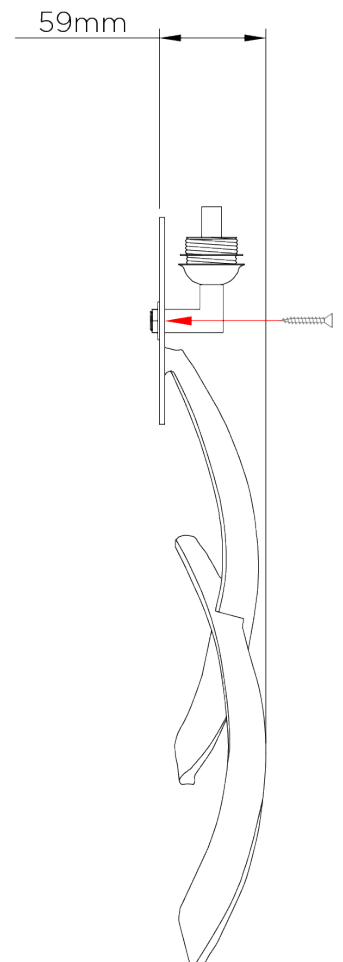

PORTA ROMANA

Sabre Wall Light

TWL86 | Decayed Silver

Decayed Silver shown with 7 1/4" Open Back Oval in Putty Silk

HEIGHT
420mm | 16 3/4"

CONSTRUCTED FROM
Forged steel with decorative finish

RECOMMENDED SHADE
7.25" Open Back Oval

HEIGHT WITH SHADE
510mm | 20 1/4"

WEIGHT
0.7 kg | 1.54 lbs

MAX WATTAGE
25W

WIDTH
140mm | 5 3/4"

PROJECTION
115mm | 4 3/4"

LAMP
1 x 320lm (3w) LED G9 Capsule

WIDTH WITH SHADE
185mm | 7 1/2"

VOLTAGE
220-240V

FLEX AND SWITCH
Nickel lampholder

FINISHES

- 1 Bronzed
- 2 Decayed Silver
- 3 French Brass

Sabre Wall Light

TWL86

HEIGHT
420mm | 16 3/4"

HEIGHT WITH SHADE
510mm | 20 1/4"

WIDTH
140mm | 5 3/4"

WIDTH WITH SHADE
185mm | 7 1/2"

© Porta Romana 2022

Dimensions and weights are provided as a guide. All Porta Romana Products are made by hand and variations can occur in some products. The products you are buying or marketing are exclusive designs belonging to Porta Romana. Please do not submit design sheets featuring our products to other manufacturing companies nor to other parties who might. Any manufacturer found to be reproducing Porta Romana products will be breaching copyright law and will be actively pursued