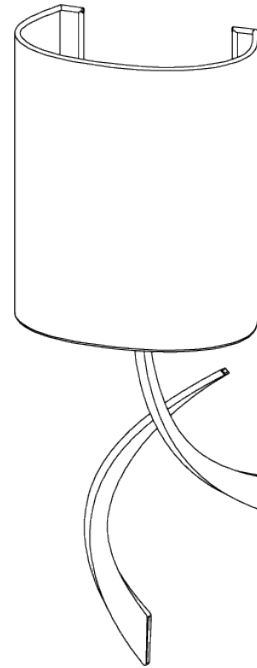

PORTA ROMANA

Sabre Wall Light

TWL86 | Decayed Silver

Decayed Silver shown with 7 1/4" Open Back Oval in Putty Silk

HEIGHT
420mm | 16 3/4"

CONSTRUCTED FROM
Forged steel with decorative finish

RECOMMENDED SHADE
7.25" Open Back Oval

HEIGHT WITH SHADE
510mm | 20 1/4"

WEIGHT
0.7 kg | 1.54 lbs

MAX WATTAGE
25W

WIDTH
140mm | 5 3/4"

PROJECTION
115mm | 4 3/4"

LAMP
1 x 320lm (3w) LED G9 Capsule

WIDTH WITH SHADE
185mm | 7 1/2"

VOLTAGE
220-240V

FLEX AND SWITCH
Nickel lampholder

FINISHES

- 1 Bronzed
- 2 Decayed Silver
- 3 French Brass

Sabre Wall Light

TWL86

HEIGHT
420mm | 16 3/4"

HEIGHT WITH SHADE
510mm | 20 1/4"

WIDTH
140mm | 5 3/4"

WIDTH WITH SHADE
185mm | 7 1/2"

© Porta Romana 2022

Dimensions and weights are provided as a guide. All Porta Romana Products are made by hand and variations can occur in some products. The products you are buying or marketing are exclusive designs belonging to Porta Romana. Please do not submit design sheets featuring our products to other manufacturing companies nor to other parties who might. Any manufacturer found to be reproducing Porta Romana products will be breaching copyright law and will be actively pursued