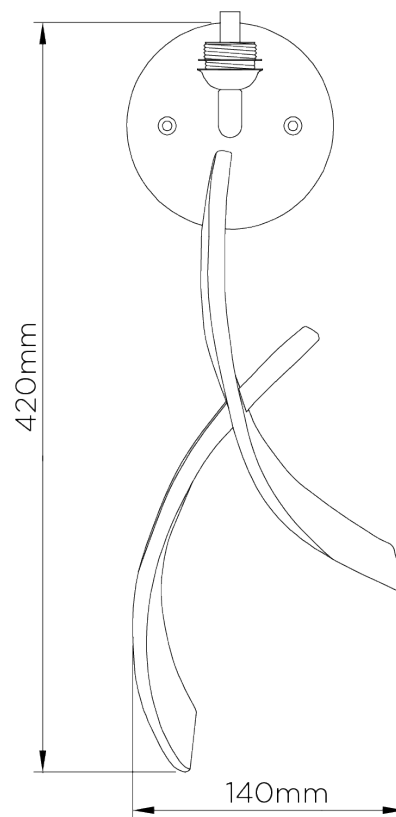

PORTA ROMANA

Sabre Wall Light

TWL86 | Bronzed

Bronzed shown with 7 1/4" Open Back Oval in Putty Silk

HEIGHT
420mm | 16 3/4"

CONSTRUCTED FROM
Forged steel with decorative finish

RECOMMENDED SHADE
7.25" Open Back Oval

HEIGHT WITH SHADE
510mm | 20 1/4"

WEIGHT
0.7 kg | 1.54 lbs

MAX WATTAGE
25W

WIDTH
140mm | 5 3/4"

PROJECTION
115mm | 4 3/4"

LAMP
1 x 320lm (3w) LED G9 Capsule

WIDTH WITH SHADE
185mm | 7 1/2"

VOLTAGE
220-240V

FLEX AND SWITCH
Bronze lampholder

FINISHES

- 1 Bronzed
- 2 Decayed Silver
- 3 French Brass

Sabre Wall Light

TWL86

HEIGHT
420mm | 16 3/4"

HEIGHT WITH SHADE
510mm | 20 1/4"

WIDTH
140mm | 5 3/4"

WIDTH WITH SHADE
185mm | 7 1/2"

© Porta Romana 2022

Dimensions and weights are provided as a guide. All Porta Romana Products are made by hand and variations can occur in some products. The products you are buying or marketing are exclusive designs belonging to Porta Romana. Please do not submit design sheets featuring our products to other manufacturing companies nor to other parties who might. Any manufacturer found to be reproducing Porta Romana products will be breaching copyright law and will be actively pursued