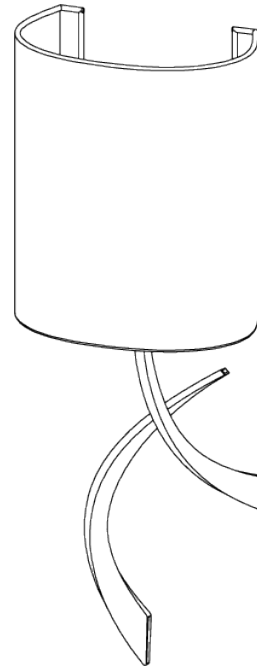

PORTA ROMANA

Sabre Wall Light

TWL86 | Bronzed

Bronzed shown with 7 1/4" Open Back Oval in Putty Silk

HEIGHT
420mm | 16 3/4"

CONSTRUCTED FROM
Forged steel with decorative finish

RECOMMENDED SHADE
7.25" Open Back Oval

HEIGHT WITH SHADE
510mm | 20 1/4"

WEIGHT
0.7 kg | 1.54 lbs

MAX WATTAGE
25W

WIDTH
140mm | 5 3/4"

PROJECTION
115mm | 4 3/4"

LAMP
1 x 320lm (3w) LED G9 Capsule

WIDTH WITH SHADE
185mm | 7 1/2"

VOLTAGE
220-240V

FLEX AND SWITCH
Bronze lampholder

FINISHES

- 1 Bronzed
- 2 Decayed Silver
- 3 French Brass

Sabre Wall Light

TWL86

HEIGHT
420mm | 16 3/4"

HEIGHT WITH SHADE
510mm | 20 1/4"

WIDTH
140mm | 5 3/4"

WIDTH WITH SHADE
185mm | 7 1/2"

© Porta Romana 2022

Dimensions and weights are provided as a guide. All Porta Romana Products are made by hand and variations can occur in some products. The products you are buying or marketing are exclusive designs belonging to Porta Romana. Please do not submit design sheets featuring our products to other manufacturing companies nor to other parties who might. Any manufacturer found to be reproducing Porta Romana products will be breaching copyright law and will be actively pursued