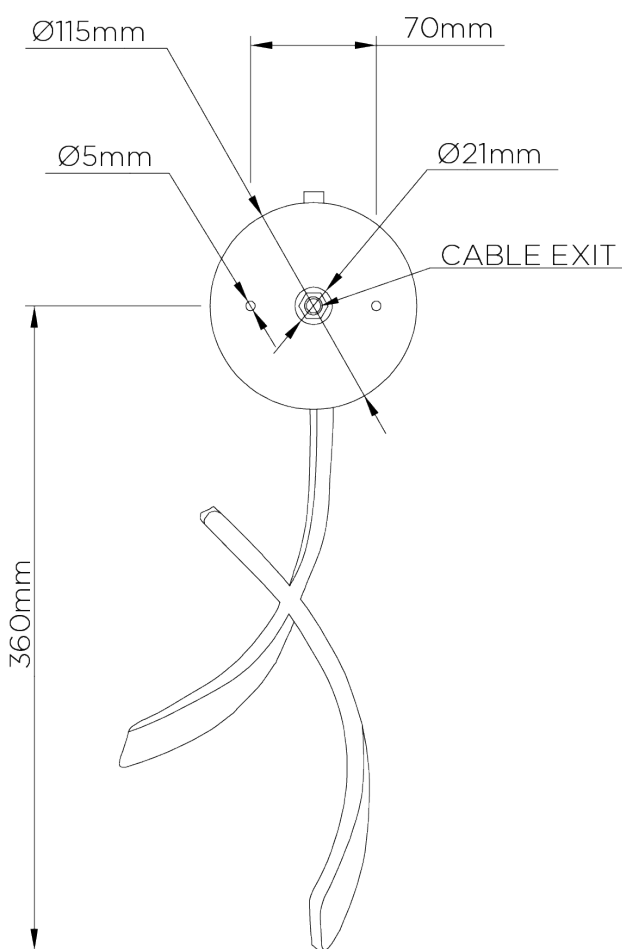

PORTA ROMANA

Sabre Wall Light

TWL86 | Bronzed

Bronzed shown with 7 1/4" Open Back Oval in Putty Silk

HEIGHT
420mm | 16 3/4"

CONSTRUCTED FROM
Forged steel with decorative finish

RECOMMENDED SHADE
7.25" Open Back Oval

HEIGHT WITH SHADE
510mm | 20 1/4"

WEIGHT
0.7 kg | 1.54 lbs

MAX WATTAGE
25W

WIDTH
140mm | 5 3/4"

PROJECTION
115mm | 4 3/4"

LAMP
1 x 320lm (3w) LED G9 Capsule

WIDTH WITH SHADE
185mm | 7 1/2"

VOLTAGE
220-240V

FLEX AND SWITCH
Bronze lampholder

FINISHES

- 1 Bronzed
- 2 Decayed Silver
- 3 French Brass

Sabre Wall Light

TWL86

HEIGHT
420mm | 16 3/4"

HEIGHT WITH SHADE
510mm | 20 1/4"

WIDTH
140mm | 5 3/4"

WIDTH WITH SHADE
185mm | 7 1/2"

© Porta Romana 2022

Dimensions and weights are provided as a guide. All Porta Romana Products are made by hand and variations can occur in some products. The products you are buying or marketing are exclusive designs belonging to Porta Romana. Please do not submit design sheets featuring our products to other manufacturing companies nor to other parties who might. Any manufacturer found to be reproducing Porta Romana products will be breaching copyright law and will be actively pursued