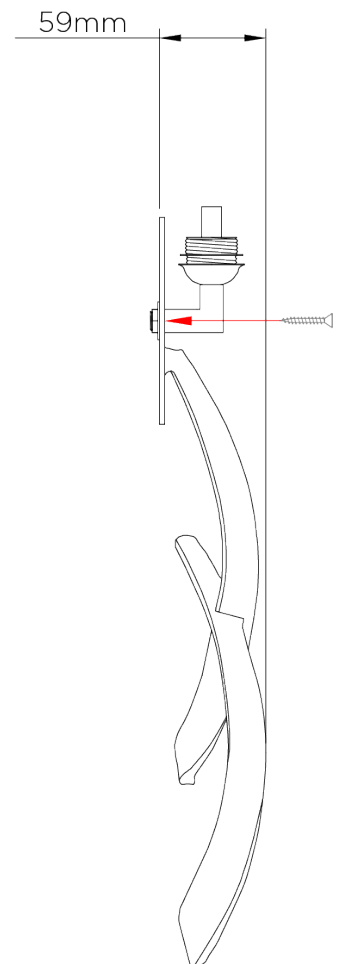

PORTA ROMANA

Sabre Wall Light

TWL86 | Bronzed

Bronzed shown with 7 1/4" Open Back Oval in Putty Silk

HEIGHT
420mm | 16 3/4"

CONSTRUCTED FROM
Forged steel with decorative finish

RECOMMENDED SHADE
7.25" Open Back Oval

HEIGHT WITH SHADE
510mm | 20 1/4"

WEIGHT
0.7 kg | 1.54 lbs

MAX WATTAGE
25W

WIDTH
140mm | 5 3/4"

PROJECTION
115mm | 4 3/4"

LAMP
1 x 320lm (3w) LED G9 Capsule

WIDTH WITH SHADE
185mm | 7 1/2"

VOLTAGE
220-240V

FLEX AND SWITCH
Bronze lampholder

FINISHES

- 1 Bronzed
- 2 Decayed Silver
- 3 French Brass

Sabre Wall Light

TWL86

HEIGHT
420mm | 16 3/4"

HEIGHT WITH SHADE
510mm | 20 1/4"

WIDTH
140mm | 5 3/4"

WIDTH WITH SHADE
185mm | 7 1/2"

© Porta Romana 2022

Dimensions and weights are provided as a guide. All Porta Romana Products are made by hand and variations can occur in some products. The products you are buying or marketing are exclusive designs belonging to Porta Romana. Please do not submit design sheets featuring our products to other manufacturing companies nor to other parties who might. Any manufacturer found to be reproducing Porta Romana products will be breaching copyright law and will be actively pursued