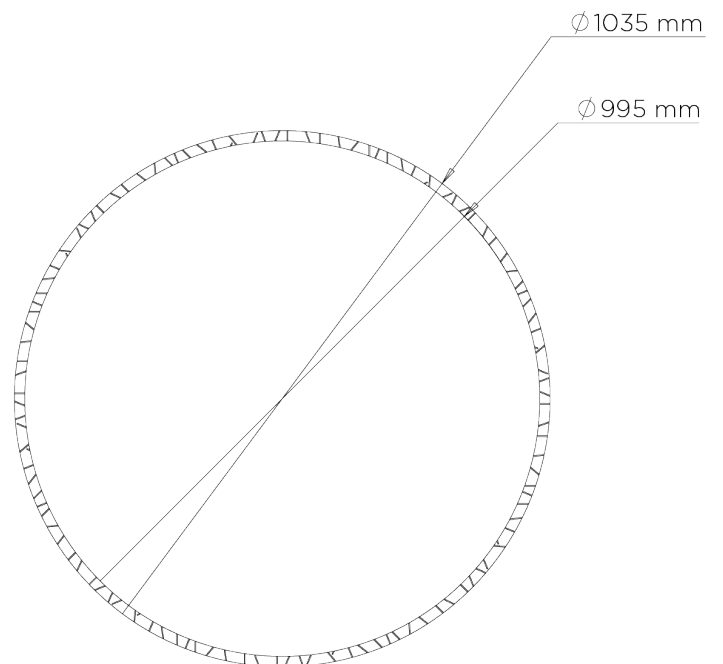

PORTA ROMANA

Runes Mirror

WM38 | Slate

Shown in Slate

DEPTH
35mm | 1 1/2"

CONSTRUCTED FROM
Cast composite with decorative
finish

DIAMETER
1035mm | 40 3/4"

WEIGHT
13.8 kg | 30.36 lbs

FINISHES
1 Burnt Silver
2 French Brass
3 Slate

Runes Mirror WM38

DEPTH
35mm | 1 1/2"

DIAMETER
1035mm | 40 3/4"

© Porta Romana 2022

Dimensions and weights are provided as a guide. All Porta Romana Products are made by hand and variations can occur in some products. The products you are buying or marketing are exclusive designs belonging to Porta Romana. Please do not submit design sheets featuring our products to other manufacturing companies nor to other parties who might. Any manufacturer found to be reproducing Porta Romana products will be breaching copyright law and will be actively pursued