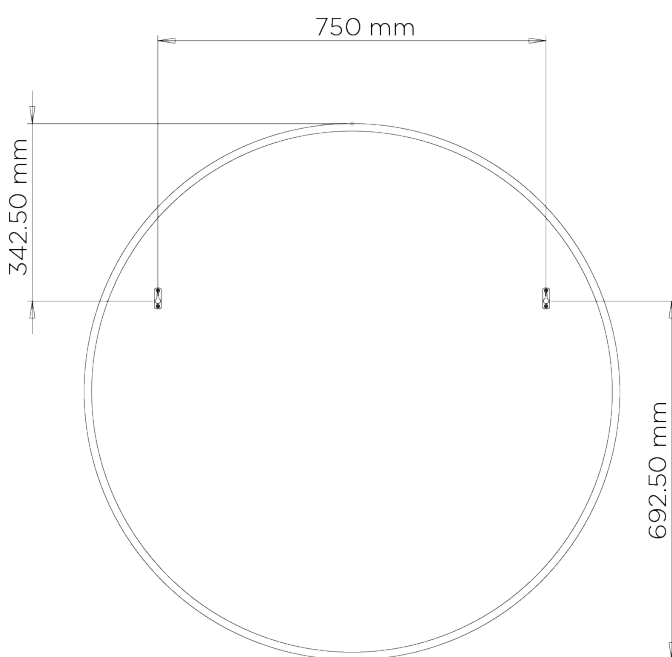

PORTA ROMANA

Runes Mirror

WM38 | Slate

Shown in Slate

DEPTH
35mm | 1 1/2"

CONSTRUCTED FROM
Cast composite with decorative
finish

DIAMETER
1035mm | 40 3/4"

WEIGHT
13.8 kg | 30.36 lbs

FINISHES
1 Burnt Silver
2 French Brass
3 Slate

Runes Mirror WM38

DEPTH
35mm | 1 1/2"

DIAMETER
1035mm | 40 3/4"

© Porta Romana 2022

Dimensions and weights are provided as a guide. All Porta Romana Products are made by hand and variations can occur in some products. The products you are buying or marketing are exclusive designs belonging to Porta Romana. Please do not submit design sheets featuring our products to other manufacturing companies nor to other parties who might. Any manufacturer found to be reproducing Porta Romana products will be breaching copyright law and will be actively pursued