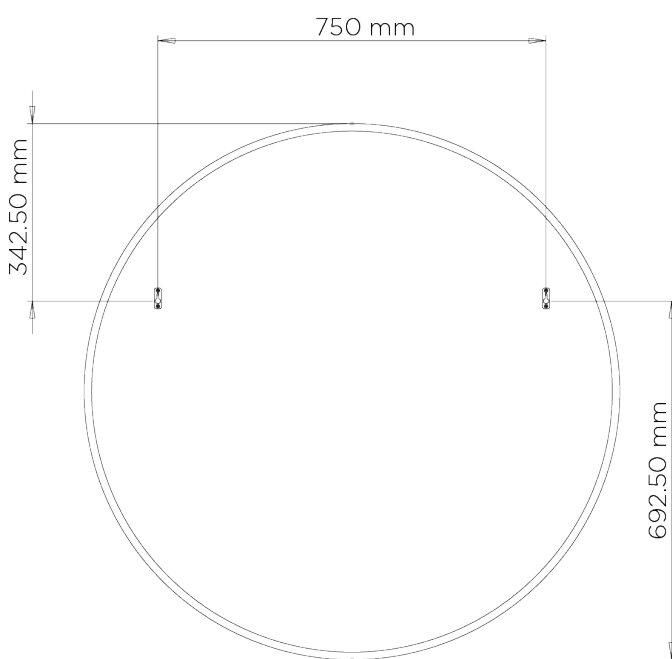

PORTA ROMANA

Runes Mirror

WM38 | French Brass

Shown in French Brass

DEPTH
35mm | 1 1/2"

CONSTRUCTED FROM
Cast composite with decorative
finish

DIAMETER
1035mm | 40 3/4"

WEIGHT
13.8 kg | 30.36 lbs

FINISHES
1 Burnt Silver
2 French Brass
3 Slate

Runes Mirror WM38

DEPTH
35mm | 1 1/2"

DIAMETER
1035mm | 40 3/4"

© Porta Romana 2022

Dimensions and weights are provided as a guide. All Porta Romana Products are made by hand and variations can occur in some products. The products you are buying or marketing are exclusive designs belonging to Porta Romana. Please do not submit design sheets featuring our products to other manufacturing companies nor to other parties who might. Any manufacturer found to be reproducing Porta Romana products will be breaching copyright law and will be actively pursued