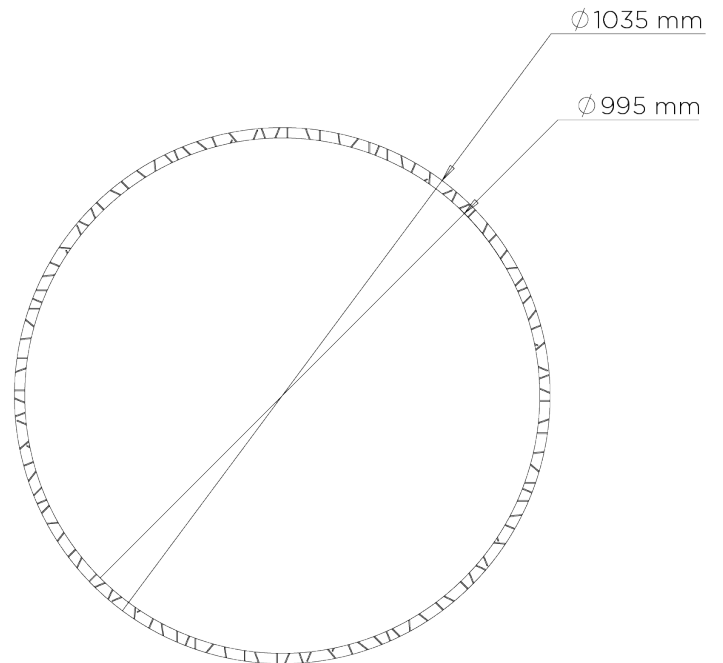

PORTA ROMANA

Runes Mirror

WM38 | French Brass

Shown in French Brass

DEPTH
35mm | 1 1/2"

CONSTRUCTED FROM
Cast composite with decorative
finish

DIAMETER
1035mm | 40 3/4"

WEIGHT
13.8 kg | 30.36 lbs

FINISHES
1 Burnt Silver
2 French Brass
3 Slate

Runes Mirror WM38

DEPTH
35mm | 1 1/2"

DIAMETER
1035mm | 40 3/4"

© Porta Romana 2022

Dimensions and weights are provided as a guide. All Porta Romana Products are made by hand and variations can occur in some products. The products you are buying or marketing are exclusive designs belonging to Porta Romana. Please do not submit design sheets featuring our products to other manufacturing companies nor to other parties who might. Any manufacturer found to be reproducing Porta Romana products will be breaching copyright law and will be actively pursued