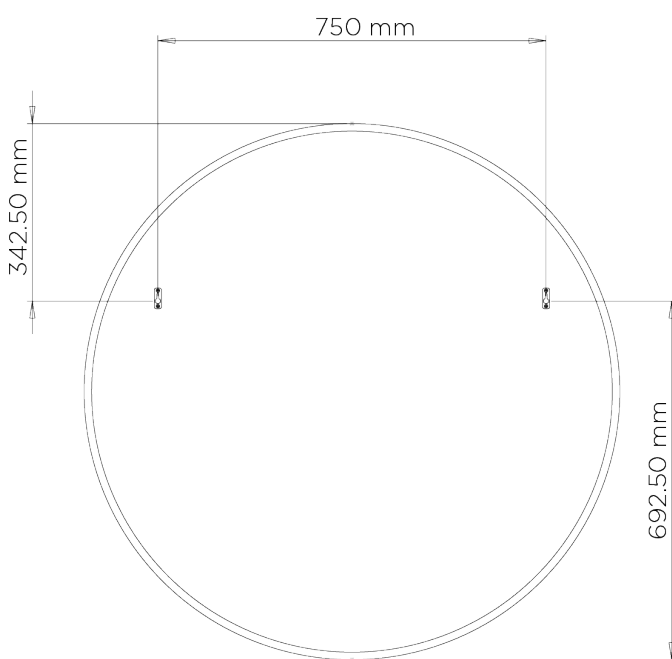

PORTA ROMANA

Runes Mirror

WM38 | Burnt Silver

Shown in Burnt Silver

DEPTH
35mm | 1 1/2"

CONSTRUCTED FROM
Cast composite with decorative
finish

DIAMETER
1035mm | 40 3/4"

WEIGHT
13.8 kg | 30.36 lbs

FINISHES
1 Burnt Silver
2 French Brass
3 Slate

Runes Mirror WM38

DEPTH
35mm | 1 1/2"

DIAMETER
1035mm | 40 3/4"

© Porta Romana 2022

Dimensions and weights are provided as a guide. All Porta Romana Products are made by hand and variations can occur in some products. The products you are buying or marketing are exclusive designs belonging to Porta Romana. Please do not submit design sheets featuring our products to other manufacturing companies nor to other parties who might. Any manufacturer found to be reproducing Porta Romana products will be breaching copyright law and will be actively pursued