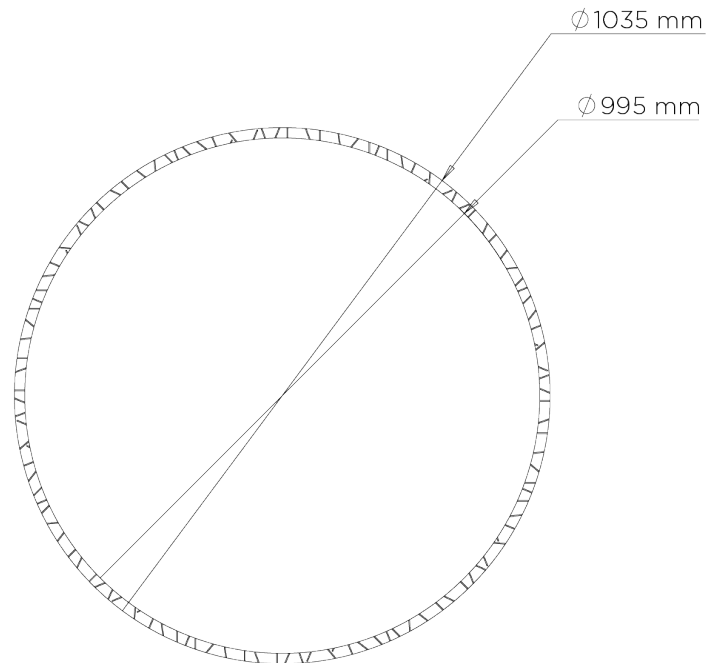

PORTA ROMANA

Runes Mirror

WM38 | Burnt Silver

Shown in Burnt Silver

DEPTH
35mm | 1 1/2"

CONSTRUCTED FROM
Cast composite with decorative
finish

DIAMETER
1035mm | 40 3/4"

WEIGHT
13.8 kg | 30.36 lbs

FINISHES
1 Burnt Silver
2 French Brass
3 Slate

Runes Mirror WM38

DEPTH
35mm | 1 1/2"

DIAMETER
1035mm | 40 3/4"

© Porta Romana 2022

Dimensions and weights are provided as a guide. All Porta Romana Products are made by hand and variations can occur in some products. The products you are buying or marketing are exclusive designs belonging to Porta Romana. Please do not submit design sheets featuring our products to other manufacturing companies nor to other parties who might. Any manufacturer found to be reproducing Porta Romana products will be breaching copyright law and will be actively pursued