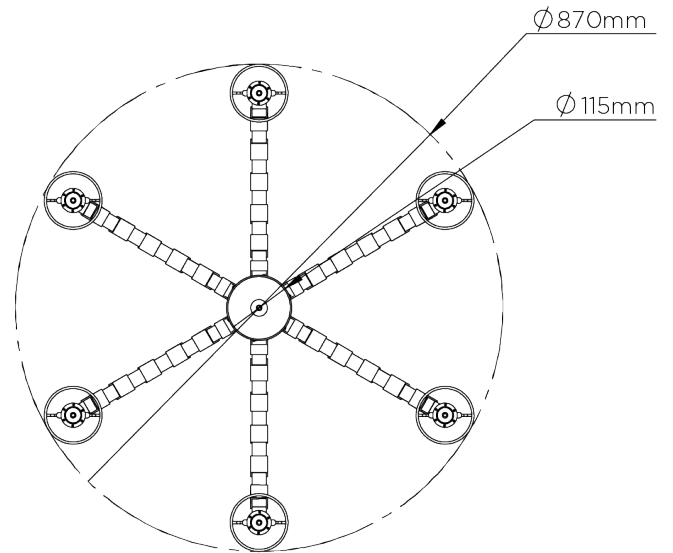

CONSTRUCTED FROM
Nickel plated steel or steel with decorative finish with crystal cubes

WEIGHT
7 kg | 15.4 lbs

RECOMMENDED SHADE
4" Cylinder

MAX WATTAGE
25W

LAMP
6 x 450lm (5w) LED E14 Candle

VOLTAGE
220-240V

FLEX AND SWITCH
Nickel lampholder and Grey Silk flex

FINISHES
1 French Brass
2 Nickel

Round Lartigue Chandelier

MCL13

WIDTH
870mm | 34 1/4"

MINIMUM DROP
340mm | 13 1/2"

MAXIMUM DROP
1315mm | 52"

DROPS AVAILABLE
1315mm / Custom