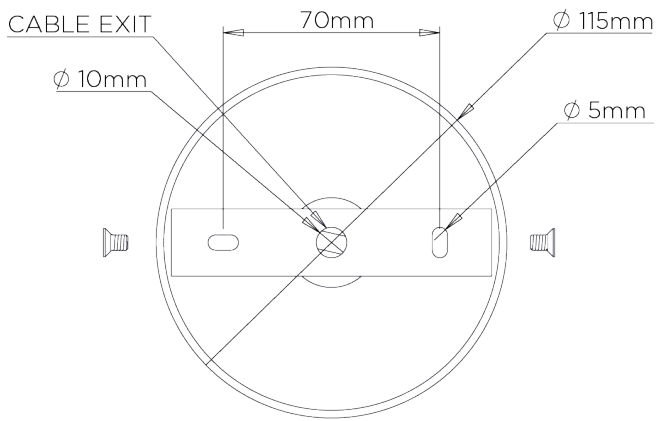

CONSTRUCTED FROM
Nickel plated steel or steel with decorative finish with crystal cubes

WEIGHT
7 kg | 15.4 lbs

RECOMMENDED SHADE
4" Cylinder

MAX WATTAGE
25W

LAMP
6 x 450lm (5w) LED E14 Candle

VOLTAGE
220-240V

FLEX AND SWITCH
Nickel lampholder and Grey Silk flex

FINISHES
1 French Brass
2 Nickel

Round Lartigue Chandelier

MCL13

WIDTH
870mm | 34 1/4"

MINIMUM DROP
340mm | 13 1/2"

MAXIMUM DROP
1315mm | 52"

DROPS AVAILABLE
1315mm / Custom