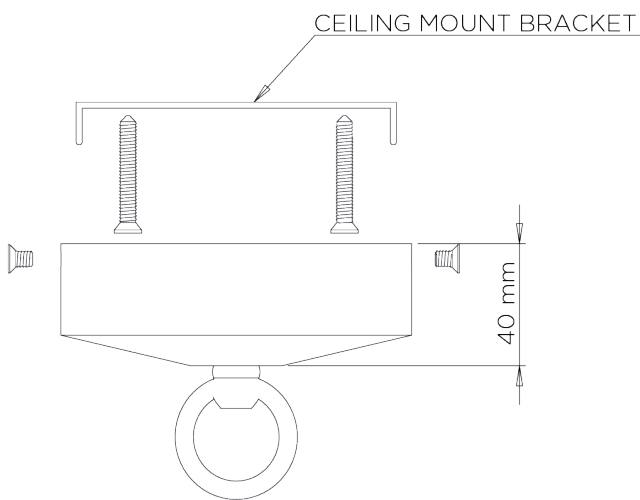

CONSTRUCTED FROM
Nickel plated steel or steel with decorative finish with crystal cubes

WEIGHT
7 kg | 15.4 lbs

RECOMMENDED SHADE
4" Cylinder

MAX WATTAGE
25W

LAMP
6 x 450lm (5w) LED E14 Candle

VOLTAGE
220-240V

FLEX AND SWITCH
Nickel lampholder and Grey Silk flex

FINISHES
1 French Brass
2 Nickel

Round Lartigue Chandelier

MCL13

WIDTH
870mm | 34 1/4"

MINIMUM DROP
340mm | 13 1/2"

MAXIMUM DROP
1315mm | 52"

DROPS AVAILABLE
1315mm / Custom