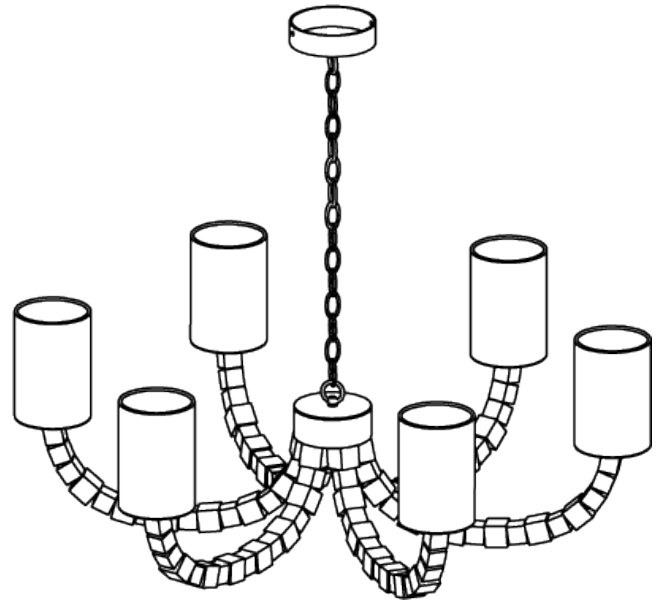

CONSTRUCTED FROM
Nickel plated steel or steel with decorative finish with crystal cubes

WEIGHT
7 kg | 15.4 lbs

RECOMMENDED SHADE
4" Cylinder

MAX WATTAGE
25W

LAMP
6 x 450lm (5w) LED E14 Candle

VOLTAGE
220-240V

FLEX AND SWITCH
Nickel lampholder and Grey Silk flex

FINISHES
1 French Brass
2 Nickel

Round Lartigue Chandelier

MCL13

WIDTH
870mm | 34 1/4"

MINIMUM DROP
340mm | 13 1/2"

MAXIMUM DROP
1315mm | 52"

DROPS AVAILABLE
1315mm / Custom

CEILING ROSE DETAIL

© Porta Romana 2022

Dimensions and weights are provided as a guide. All Porta Romana Products are made by hand and variations can occur in some products. The products you are buying or marketing are exclusive designs belonging to Porta Romana. Please do not submit design sheets featuring our products to other manufacturing companies nor to other parties who might. Any manufacturer found to be reproducing Porta Romana products will be breaching copyright law and will be actively pursued