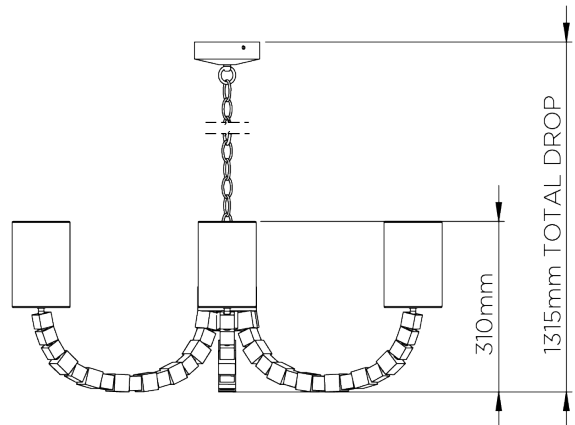

© Porta Romana 2022

Dimensions and weights are provided as a guide. All Porta Romana Products are made by hand and variations can occur in some products. The products you are buying or marketing are exclusive designs belonging to Porta Romana. Please do not submit design sheets featuring our products to other manufacturing companies nor to other parties who might. Any manufacturer found to be reproducing Porta Romana products will be breaching copyright law and will be actively pursued