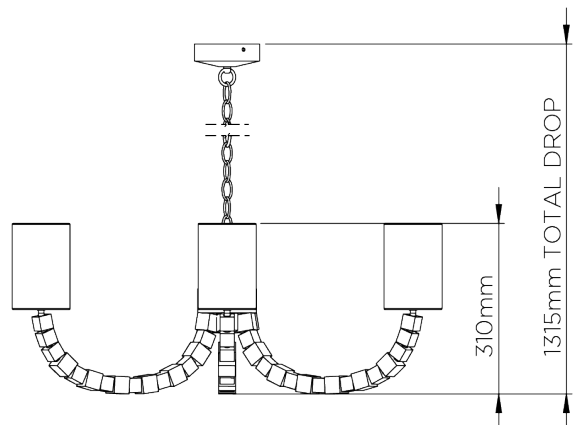

PORTA ROMANA

Round Lartigue Chandelier

MCL13 | French Brass

French Brass with Clear Crystals shown with 4" Cylinder in Putty Silk

WIDTH
870mm | 34 1/4"

MINIMUM DROP
340mm | 13 1/2"

MAXIMUM DROP
1315mm | 52"

DROPS AVAILABLE
1315mm / Custom

CONSTRUCTED FROM
Nickel plated steel or steel with decorative finish with crystal cubes

WEIGHT
7 kg | 15.4 lbs

RECOMMENDED SHADE
4" Cylinder

MAX WATTAGE
25W

LAMP
6 x 450lm (5w) LED E14 Candle

VOLTAGE
220-240V

FLEX AND SWITCH
Brass lampholder and Gold Silk flex

FINISHES
1 French Brass
2 Nickel

Round Lartigue Chandelier

MCL13

WIDTH
870mm | 34 1/4"

MINIMUM DROP
340mm | 13 1/2"

MAXIMUM DROP
1315mm | 52"

DROPS AVAILABLE
1315mm / Custom

CEILING ROSE DETAIL

© Porta Romana 2022

Dimensions and weights are provided as a guide. All Porta Romana Products are made by hand and variations can occur in some products. The products you are buying or marketing are exclusive designs belonging to Porta Romana. Please do not submit design sheets featuring our products to other manufacturing companies nor to other parties who might. Any manufacturer found to be reproducing Porta Romana products will be breaching copyright law and will be actively pursued