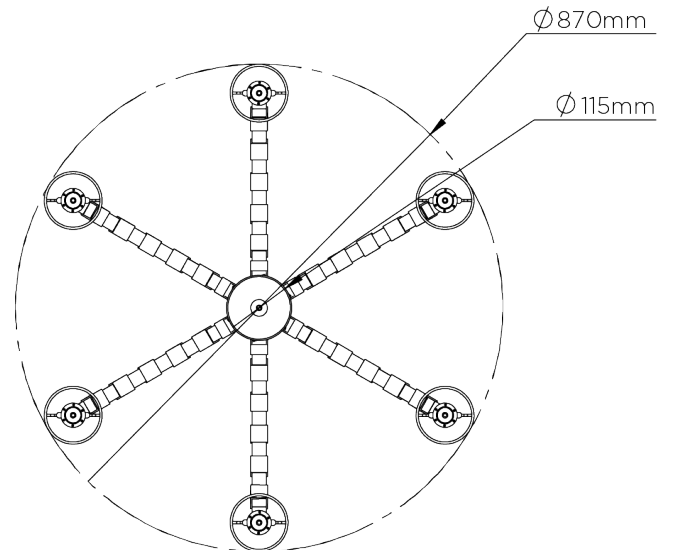

PORTA ROMANA

Round Lartigue Chandelier

MCL13 | French Brass

French Brass with Clear Crystals shown with 4" Cylinder in Putty Silk

WIDTH
870mm | 34 1/4"

MINIMUM DROP
340mm | 13 1/2"

MAXIMUM DROP
1315mm | 52"

DROPS AVAILABLE
1315mm / Custom

CONSTRUCTED FROM
Nickel plated steel or steel with decorative finish with crystal cubes

WEIGHT
7 kg | 15.4 lbs

RECOMMENDED SHADE
4" Cylinder

MAX WATTAGE
25W

LAMP
6 x 450lm (5w) LED E14 Candle

VOLTAGE
220-240V

FLEX AND SWITCH
Brass lampholder and Gold Silk flex

FINISHES
1 French Brass
2 Nickel

Round Lartigue Chandelier

MCL13

WIDTH
870mm | 34 1/4"

MINIMUM DROP
340mm | 13 1/2"

MAXIMUM DROP
1315mm | 52"

DROPS AVAILABLE
1315mm / Custom

CEILING ROSE DETAIL

© Porta Romana 2022

Dimensions and weights are provided as a guide. All Porta Romana Products are made by hand and variations can occur in some products. The products you are buying or marketing are exclusive designs belonging to Porta Romana. Please do not submit design sheets featuring our products to other manufacturing companies nor to other parties who might. Any manufacturer found to be reproducing Porta Romana products will be breaching copyright law and will be actively pursued