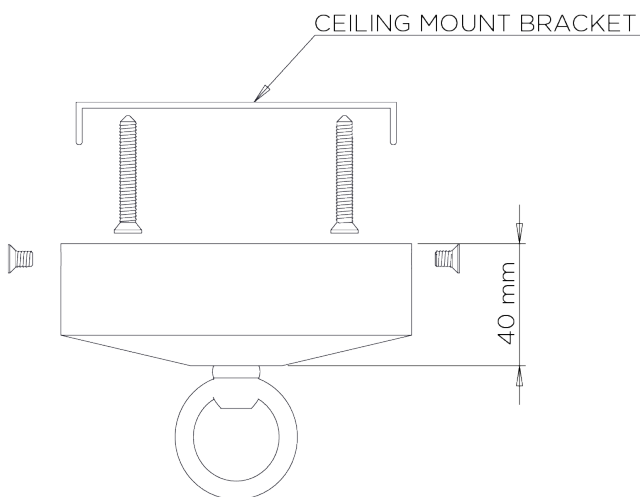

DROPS AVAILABLE
1315mm / Custom

CONSTRUCTED FROM
Nickel plated steel or steel with decorative finish with crystal cubes

WEIGHT
7 kg | 15.4 lbs

RECOMMENDED SHADE
4" Cylinder

MAX WATTAGE
25W

LAMP
6 x 450lm (5w) LED E14 Candle

VOLTAGE
220-240V

FLEX AND SWITCH
Brass lampholder and Gold Silk flex

FINISHES
1 French Brass
2 Nickel

Round Lartigue Chandelier

MCL13

WIDTH
870mm | 34 1/4"

MINIMUM DROP
340mm | 13 1/2"

MAXIMUM DROP
1315mm | 52"

DROPS AVAILABLE
1315mm / Custom

CEILING ROSE DETAIL

© Porta Romana 2022

Dimensions and weights are provided as a guide. All Porta Romana Products are made by hand and variations can occur in some products. The products you are buying or marketing are exclusive designs belonging to Porta Romana. Please do not submit design sheets featuring our products to other manufacturing companies nor to other parties who might. Any manufacturer found to be reproducing Porta Romana products will be breaching copyright law and will be actively pursued