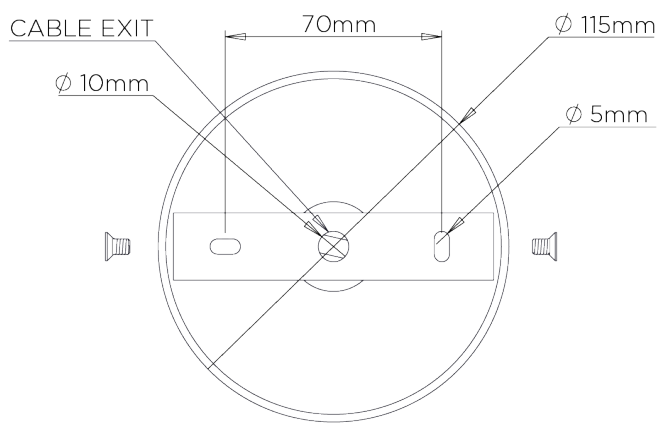

DROPS AVAILABLE
1315mm / Custom

CONSTRUCTED FROM
Nickel plated steel or steel with decorative finish with crystal cubes

WEIGHT
7 kg | 15.4 lbs

RECOMMENDED SHADE
4" Cylinder

MAX WATTAGE
25W

LAMP
6 x 450lm (5w) LED E14 Candle

VOLTAGE
220-240V

FLEX AND SWITCH
Brass lampholder and Gold Silk flex

FINISHES
1 French Brass
2 Nickel

Round Lartigue Chandelier

MCL13

WIDTH
870mm | 34 1/4"

MINIMUM DROP
340mm | 13 1/2"

MAXIMUM DROP
1315mm | 52"

DROPS AVAILABLE
1315mm / Custom

CEILING ROSE DETAIL

© Porta Romana 2022

Dimensions and weights are provided as a guide. All Porta Romana Products are made by hand and variations can occur in some products. The products you are buying or marketing are exclusive designs belonging to Porta Romana. Please do not submit design sheets featuring our products to other manufacturing companies nor to other parties who might. Any manufacturer found to be reproducing Porta Romana products will be breaching copyright law and will be actively pursued