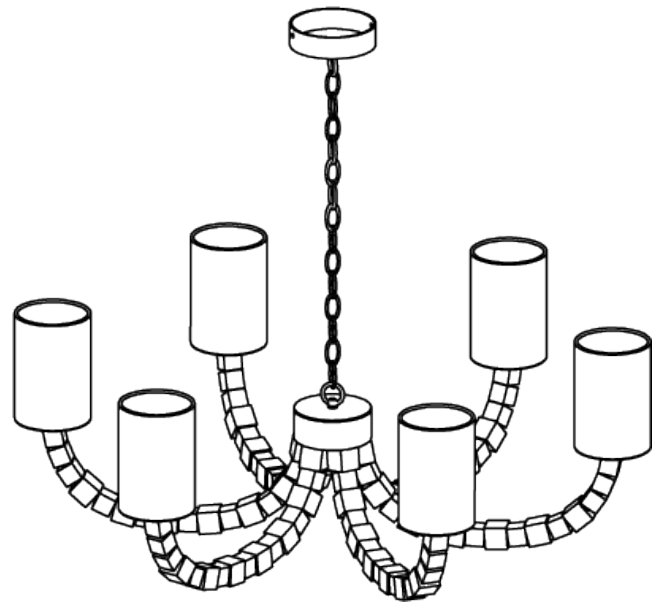

DROPS AVAILABLE
1315mm / Custom

CONSTRUCTED FROM
Nickel plated steel or steel with decorative finish with crystal cubes

WEIGHT
7 kg | 15.4 lbs

RECOMMENDED SHADE
4" Cylinder

MAX WATTAGE
25W

LAMP
6 x 450lm (5w) LED E14 Candle

VOLTAGE
220-240V

FLEX AND SWITCH
Brass lampholder and Gold Silk flex

FINISHES
1 French Brass
2 Nickel

Round Lartigue Chandelier

MCL13

WIDTH
870mm | 34 1/4"

MINIMUM DROP
340mm | 13 1/2"

MAXIMUM DROP
1315mm | 52"

DROPS AVAILABLE
1315mm / Custom

CEILING ROSE DETAIL

© Porta Romana 2022

Dimensions and weights are provided as a guide. All Porta Romana Products are made by hand and variations can occur in some products. The products you are buying or marketing are exclusive designs belonging to Porta Romana. Please do not submit design sheets featuring our products to other manufacturing companies nor to other parties who might. Any manufacturer found to be reproducing Porta Romana products will be breaching copyright law and will be actively pursued