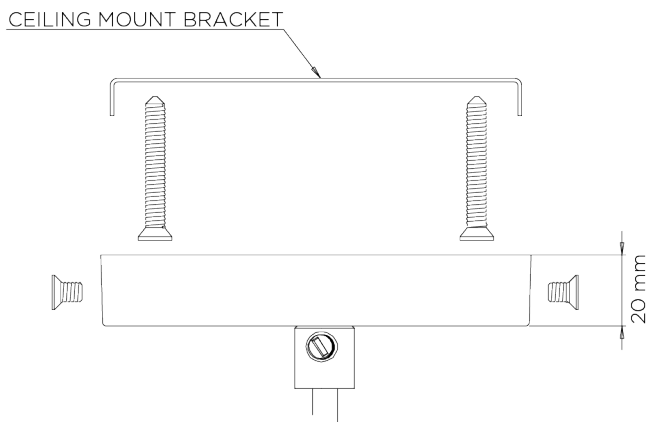

## Rose Pendant Small

MCL70S | Gold

Shown in Gold

**WIDTH**  
145mm | 5 3/4"

**CONSTRUCTED FROM**  
Steel with decorative finish

**LAMP**  
1 x 320lm (3w) LED G9 Capsule

**MINIMUM DROP**  
345mm | 13 3/4"

**WEIGHT**  
4 kg | 8.8 lbs

# Rose Pendant Small

MCL70S

WIDTH  
145mm | 5 3/4"

MINIMUM DROP  
345mm | 13 3/4"

MAXIMUM DROP  
1145mm | 45 1/4"

DROPS AVAILABLE  
1145mm / Custom

CEILING ROSE DETAIL

© Porta Romana 2022