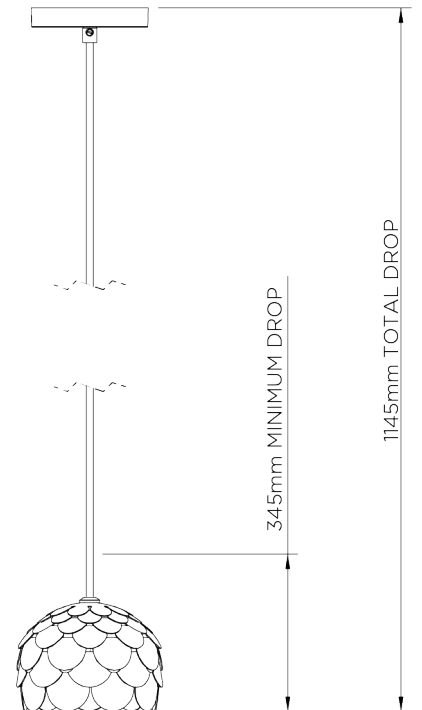

## Rose Pendant Small

MCL70S | Gold

Shown in Gold

**WIDTH**  
145mm | 5 3/4"

**CONSTRUCTED FROM**  
Steel with decorative finish

**LAMP**  
1 x 320lm (3w) LED G9 Capsule

**MINIMUM DROP**  
345mm | 13 3/4"

**WEIGHT**  
4 kg | 8.8 lbs

**VOLTAGE**  
220-240V

**MAXIMUM DROP**  
1145mm | 45 1/4"

**FLEX AND SWITCH**  
Gold Silk flex

**DROPS AVAILABLE**  
1145mm / Custom

**FINISHES**  
1 Gold

# Rose Pendant Small

MCL70S

WIDTH  
145mm | 5 3/4"

MINIMUM DROP  
345mm | 13 3/4"

MAXIMUM DROP  
1145mm | 45 1/4"

DROPS AVAILABLE  
1145mm / Custom

CEILING ROSE DETAIL

© Porta Romana 2022