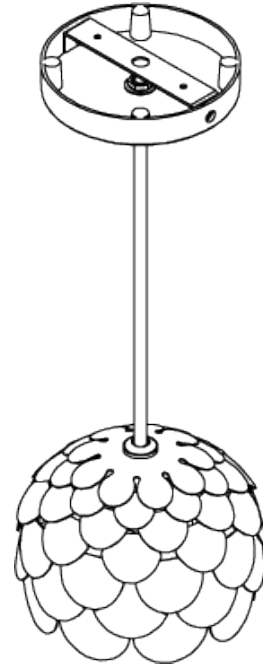

## Rose Pendant Small

MCL70S | Gold

Shown in Gold

**WIDTH**  
145mm | 5 3/4"

**CONSTRUCTED FROM**  
Steel with decorative finish

**LAMP**  
1 x 320lm (3w) LED G9 Capsule

**MINIMUM DROP**  
345mm | 13 3/4"

**WEIGHT**  
4 kg | 8.8 lbs

**VOLTAGE**  
220-240V

**MAXIMUM DROP**  
1145mm | 45 1/4"

**FLEX AND SWITCH**  
Gold Silk flex

**DROPS AVAILABLE**  
1145mm / Custom

**FINISHES**  
1 Gold

# Rose Pendant Small

MCL70S

WIDTH  
145mm | 5 3/4"

MINIMUM DROP  
345mm | 13 3/4"

MAXIMUM DROP  
1145mm | 45 1/4"

DROPS AVAILABLE  
1145mm / Custom

CEILING ROSE DETAIL

© Porta Romana 2022