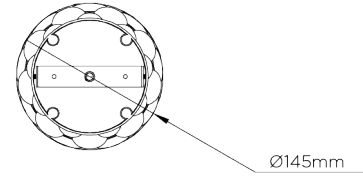

## Rose Pendant Small

MCL70S | Gold

Shown in Gold

**WIDTH**  
145mm | 5 3/4"

**CONSTRUCTED FROM**  
Steel with decorative finish

**LAMP**  
1 x 320lm (3w) LED G9 Capsule

**MINIMUM DROP**  
345mm | 13 3/4"

**WEIGHT**  
4 kg | 8.8 lbs

**VOLTAGE**  
220-240V

**MAXIMUM DROP**  
1145mm | 45 1/4"

**FLEX AND SWITCH**  
Gold Silk flex

**DROPS AVAILABLE**  
1145mm / Custom

**FINISHES**  
1 Gold

# Rose Pendant Small

MCL70S

WIDTH  
145mm | 5 3/4"

MINIMUM DROP  
345mm | 13 3/4"

MAXIMUM DROP  
1145mm | 45 1/4"

DROPS AVAILABLE  
1145mm / Custom

CEILING ROSE DETAIL

© Porta Romana 2022