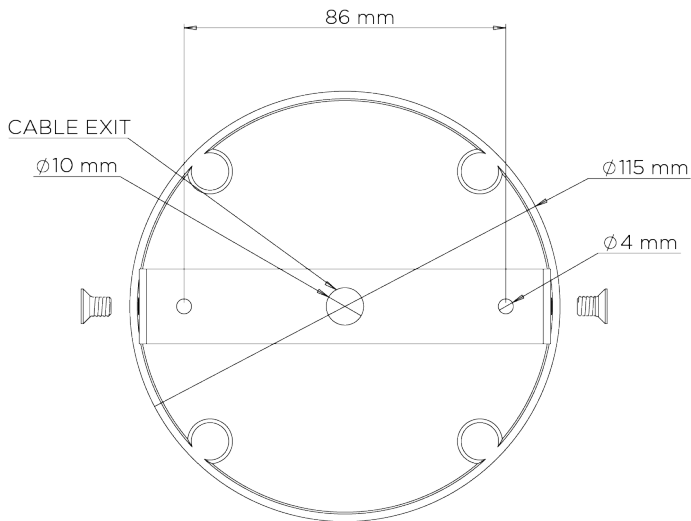

## Rose Pendant Small

MCL70S | Gold

Shown in Gold

**WIDTH**  
145mm | 5 3/4"

**CONSTRUCTED FROM**  
Steel with decorative finish

**LAMP**  
1 x 320lm (3w) LED G9 Capsule

**MINIMUM DROP**  
345mm | 13 3/4"

**WEIGHT**  
4 kg | 8.8 lbs

**VOLTAGE**  
220-240V

**MAXIMUM DROP**  
1145mm | 45 1/4"

**FLEX AND SWITCH**  
Gold Silk flex

**DROPS AVAILABLE**  
1145mm / Custom

**FINISHES**  
1 Gold

# Rose Pendant Small

MCL70S

WIDTH  
145mm | 5 3/4"

MINIMUM DROP  
345mm | 13 3/4"

MAXIMUM DROP  
1145mm | 45 1/4"

DROPS AVAILABLE  
1145mm / Custom

CEILING ROSE DETAIL

© Porta Romana 2022