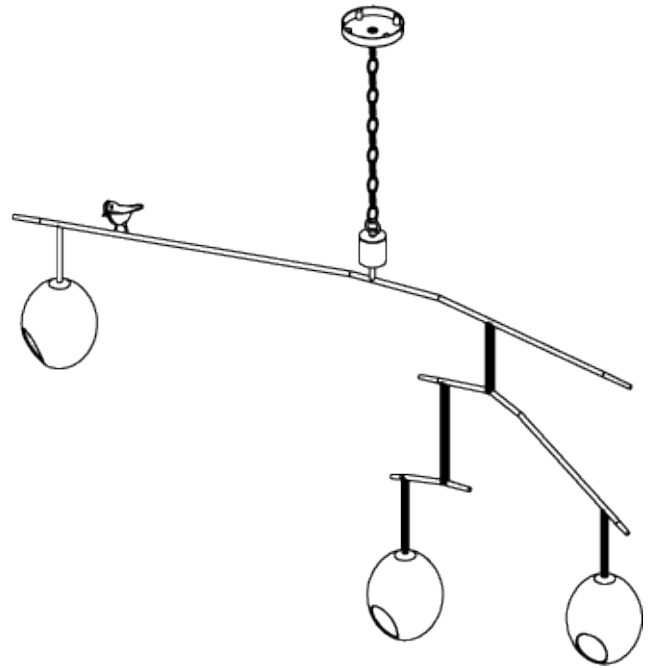

PORTA ROMANA

Rockin' Robin Ceiling Light Large

MCL79 | Stucco Plaster White

Shown in Stucco Plaster White

WIDTH
1300mm | 51 1/4"

DEPTH
330mm | 13"

MINIMUM DROP
980mm | 38 3/4"

MAXIMUM DROP
1980mm | 78"

DROPS AVAILABLE
1980mm / Custom

CONSTRUCTED FROM
Painted and twine wrapped steel with 25W
porcelain cast egg

WEIGHT
3.6 kg | 7.92 lbs

MAX WATTAGE

LAMP
3 x 320lm (3w) LED G9 Capsule

VOLTAGE
220-240V

FLEX AND SWITCH
Nickel lampholder and Rosier Grey
Fabric flex

FINISHES
1 Multi
2 Stucco Plaster White

Rockin' Robin Ceiling Light Large

MCL79

WIDTH
1300mm | 51 1/4"

DEPTH
330mm | 13"

MINIMUM DROP
980mm | 38 3/4"

MAXIMUM DROP
1980mm | 78"

DROPS AVAILABLE
1980mm / Custom

CEILING ROSE DETAIL

© Porta Romana 2022

Dimensions and weights are provided as a guide. All Porta Romana Products are made by hand and variations can occur in some products. The products you are buying or marketing are exclusive designs belonging to Porta Romana. Please do not submit design sheets featuring our products to other manufacturing companies nor to other parties who might. Any manufacturer found to be reproducing Porta Romana products will be breaching copyright law and will be actively pursued