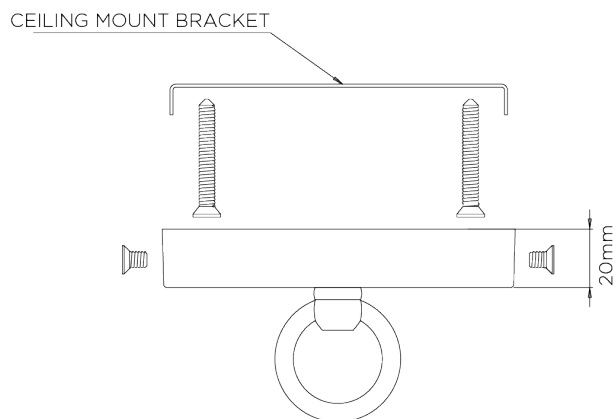

PORTA ROMANA

Rockin' Robin Ceiling Light Large

MCL79 | Stucco Plaster White

Shown in Stucco Plaster White

WIDTH
1300mm | 51 1/4"

DEPTH
330mm | 13"

MINIMUM DROP
980mm | 38 3/4"

MAXIMUM DROP
1980mm | 78"

DROPS AVAILABLE
1980mm / Custom

CONSTRUCTED FROM
Painted and twine wrapped steel with 25W
porcelain cast egg

WEIGHT
3.6 kg | 7.92 lbs

MAX WATTAGE

LAMP
3 x 320lm (3w) LED G9 Capsule

VOLTAGE
220-240V

FLEX AND SWITCH
Nickel lampholder and Rosier Grey
Fabric flex

FINISHES
1 Multi
2 Stucco Plaster White

Rockin' Robin Ceiling Light Large

MCL79

WIDTH
1300mm | 51 1/4"

DEPTH
330mm | 13"

MINIMUM DROP
980mm | 38 3/4"

MAXIMUM DROP
1980mm | 78"

DROPS AVAILABLE
1980mm / Custom