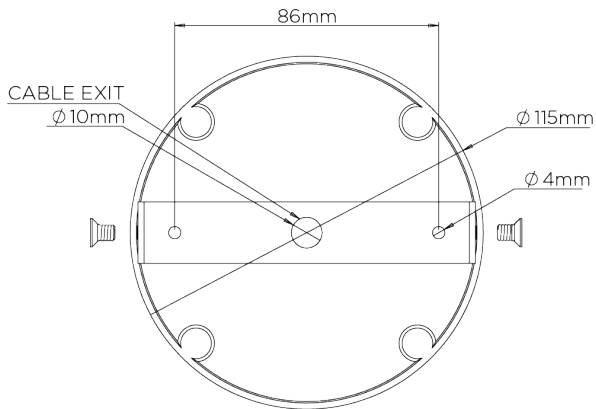

PORTA ROMANA

Rockin' Robin Ceiling Light Large

MCL79 | Stucco Plaster White

Shown in Stucco Plaster White

WIDTH
1300mm | 51 1/4"

DEPTH
330mm | 13"

MINIMUM DROP
980mm | 38 3/4"

MAXIMUM DROP
1980mm | 78"

DROPS AVAILABLE
1980mm / Custom

CONSTRUCTED FROM
Painted and twine wrapped steel with 25W
porcelain cast egg

WEIGHT
3.6 kg | 7.92 lbs

MAX WATTAGE

LAMP
3 x 320lm (3w) LED G9 Capsule

VOLTAGE
220-240V

FLEX AND SWITCH
Nickel lampholder and Rosier Grey
Fabric flex

FINISHES
1 Multi
2 Stucco Plaster White

Rockin' Robin Ceiling Light Large

MCL79

WIDTH
1300mm | 51 1/4"

DEPTH
330mm | 13"

MINIMUM DROP
980mm | 38 3/4"

MAXIMUM DROP
1980mm | 78"

DROPS AVAILABLE
1980mm / Custom

CEILING ROSE DETAIL

© Porta Romana 2022

Dimensions and weights are provided as a guide. All Porta Romana Products are made by hand and variations can occur in some products. The products you are buying or marketing are exclusive designs belonging to Porta Romana. Please do not submit design sheets featuring our products to other manufacturing companies nor to other parties who might. Any manufacturer found to be reproducing Porta Romana products will be breaching copyright law and will be actively pursued