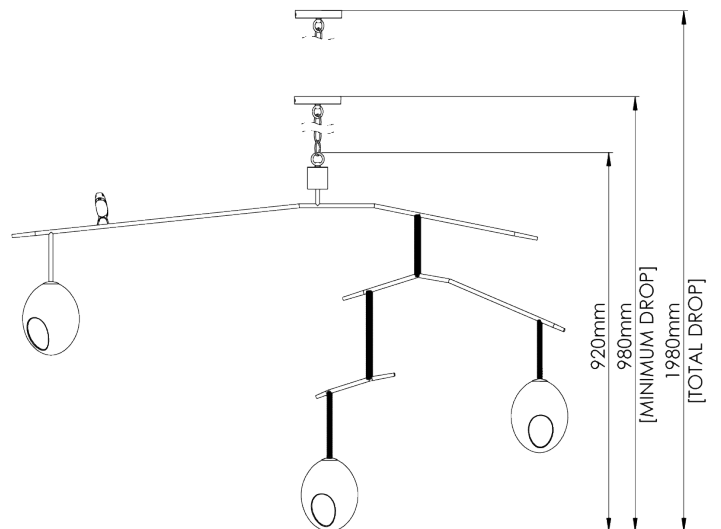

PORTA ROMANA

Rockin' Robin Ceiling Light Large

MCL79 | Stucco Plaster White

Shown in Stucco Plaster White

WIDTH
1300mm | 51 1/4"

DEPTH
330mm | 13"

MINIMUM DROP
980mm | 38 3/4"

MAXIMUM DROP
1980mm | 78"

DROPS AVAILABLE
1980mm / Custom

CONSTRUCTED FROM
Painted and twine wrapped steel with 25W
porcelain cast egg

WEIGHT
3.6 kg | 7.92 lbs

MAX WATTAGE

LAMP
3 x 320lm (3w) LED G9 Capsule

VOLTAGE
220-240V

FLEX AND SWITCH
Nickel lampholder and Rosier Grey
Fabric flex

FINISHES
1 Multi
2 Stucco Plaster White

Rockin' Robin Ceiling Light Large

MCL79

WIDTH
1300mm | 51 1/4"

DEPTH
330mm | 13"

MINIMUM DROP
980mm | 38 3/4"

MAXIMUM DROP
1980mm | 78"

DROPS AVAILABLE
1980mm / Custom

CEILING ROSE DETAIL

© Porta Romana 2022

Dimensions and weights are provided as a guide. All Porta Romana Products are made by hand and variations can occur in some products. The products you are buying or marketing are exclusive designs belonging to Porta Romana. Please do not submit design sheets featuring our products to other manufacturing companies nor to other parties who might. Any manufacturer found to be reproducing Porta Romana products will be breaching copyright law and will be actively pursued