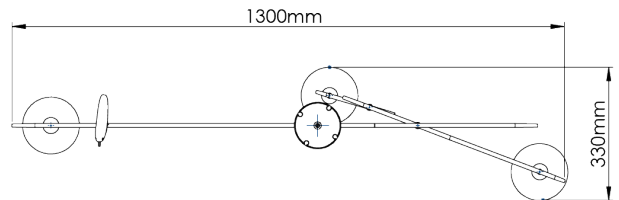

DROPS AVAILABLE
1980mm / Custom

CONSTRUCTED FROM
Painted and twine wrapped steel with 25W
porcelain cast egg

WEIGHT
3.6 kg | 7.92 lbs

MAX WATTAGE

LAMP
3 x 320lm (3w) LED G9 Capsule

VOLTAGE
220-240V

FLEX AND SWITCH
Nickel lampholder and Rosier Grey
Fabric flex

FINISHES
1 Multi
2 Stucco Plaster White

Rockin' Robin Ceiling Light Large

MCL79

WIDTH
1300mm | 51 1/4"

DEPTH
330mm | 13"

MINIMUM DROP
980mm | 38 3/4"

MAXIMUM DROP
1980mm | 78"

DROPS AVAILABLE
1980mm / Custom