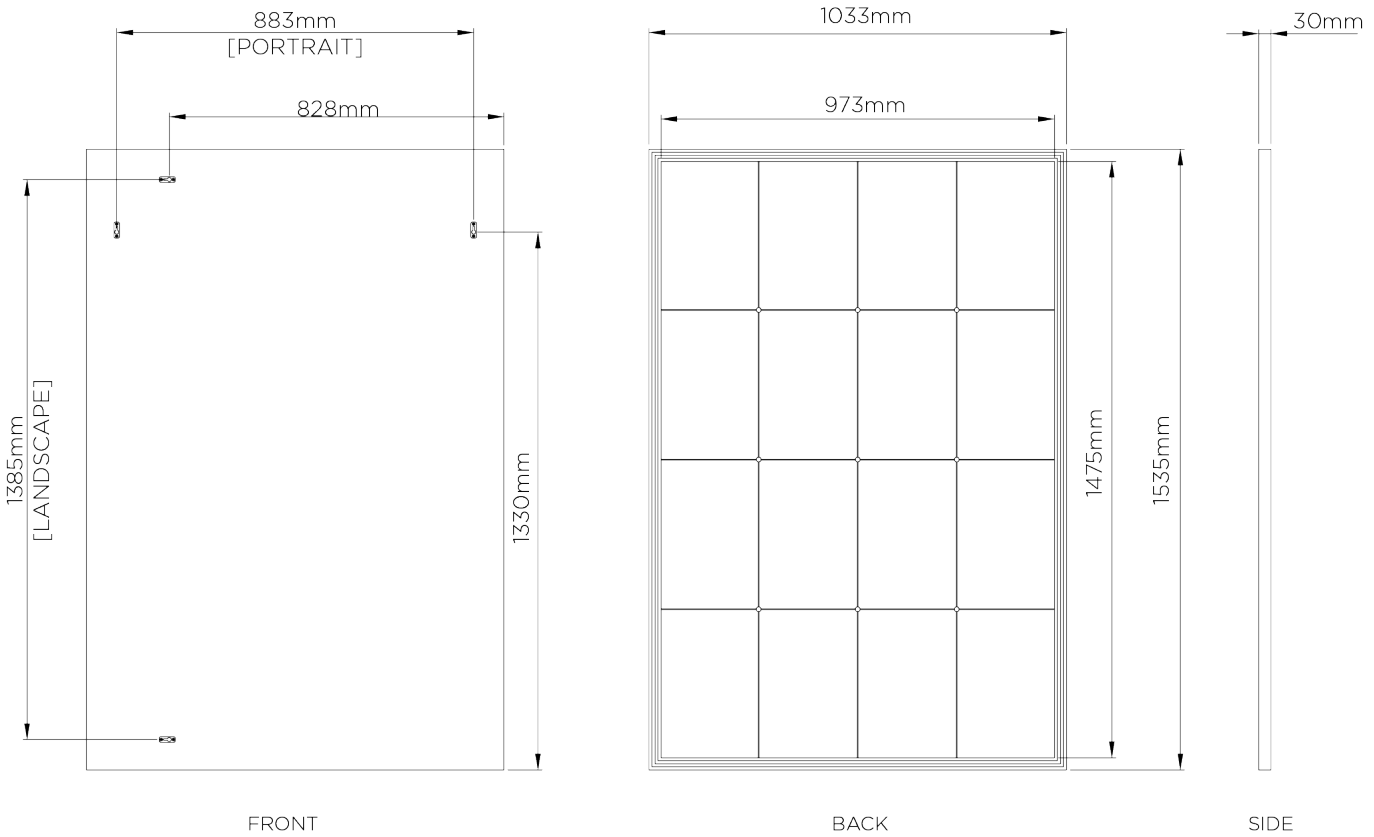

PORTA ROMANA

Riviera Mirror

WM19 | Bronzed

Bronzed shown with Mirror Glass

HEIGHT
1535mm | 60 1/2"

CONSTRUCTED FROM
Wood with decorative finish

WIDTH
1033mm | 40 3/4"

WEIGHT
20 kg | 44 lbs

DEPTH
30mm | 1 1/4"

FINISHES
1 Bronzed

Riviera Mirror

WM19

HEIGHT
1535mm | 60 1/2"

WIDTH
1033mm | 40 3/4"

DEPTH
30mm | 1 1/4"

We do not recommend pre-drilling holes for wall fixings (this is due to the hand-made nature of each piece)