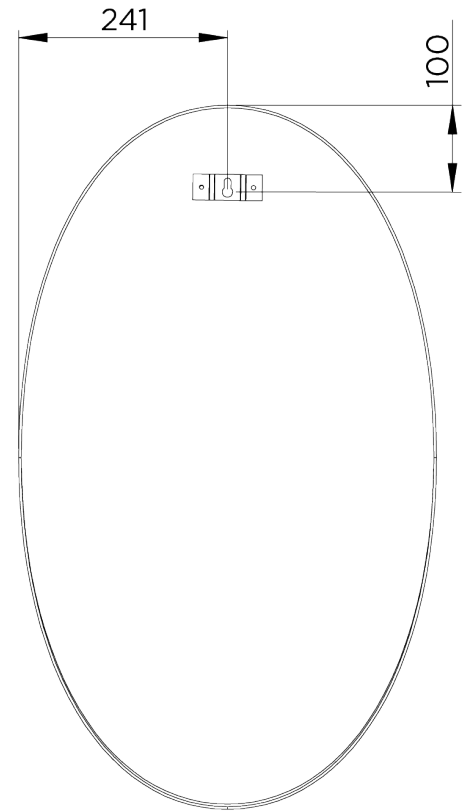

PORTA ROMANA

Reuben Mirror

WM57 | Brass

Shown in Brass

HEIGHT
812mm | 32"

CONSTRUCTED FROM
Brass

WIDTH
482mm | 19"

DEPTH
20mm | 1"

FINISHES
1 Brass

Reuben Mirror

WM57

HEIGHT
812mm | 32"

WIDTH
482mm | 19"

DEPTH
20mm | 1"

[FIXING POINT]

We do not recommend pre-drilling holes for wall fixings (this is due to the hand-made nature of each piece)