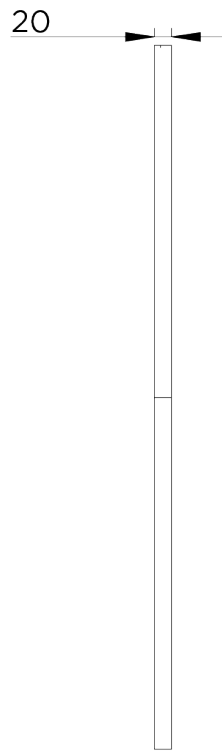

PORTA ROMANA

Reuben Mirror

WM57 | Brass

Shown in Brass

HEIGHT
812mm | 32"

CONSTRUCTED FROM
Brass

WIDTH
482mm | 19"

DEPTH
20mm | 1"

FINISHES
1 Brass

Reuben Mirror

WM57

HEIGHT
812mm | 32"

WIDTH
482mm | 19"

DEPTH
20mm | 1"

[FIXING POINT]

We do not recommend pre-drilling holes for wall fixings (this is due to the hand-made nature of each piece)