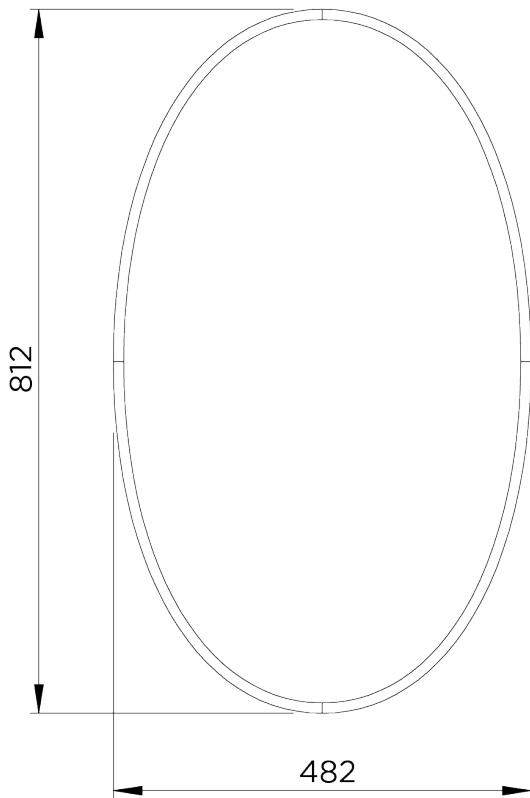

PORTA ROMANA

Reuben Mirror

WM57 | Brass

Shown in Brass

HEIGHT
812mm | 32"

CONSTRUCTED FROM
Brass

WIDTH
482mm | 19"

DEPTH
20mm | 1"

FINISHES
1 Brass

Reuben Mirror

WM57

HEIGHT
812mm | 32"

WIDTH
482mm | 19"

DEPTH
20mm | 1"

[FIXING POINT]

We do not recommend pre-drilling holes for wall fixings (this is due to the hand-made nature of each piece)