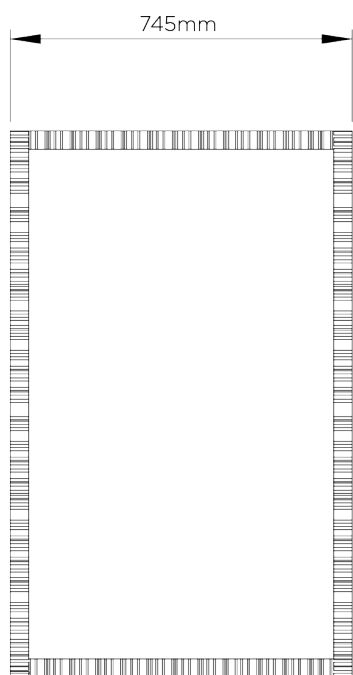

PORTA ROMANA

Rectangular Trevose Small

WM31S | French Brass

Shown in French Brass

HEIGHT
1190mm | 47"

CONSTRUCTED FROM
Cast composite with decorative
finish

WIDTH
745mm | 29 1/2"

WEIGHT
13 kg | 28.6 lbs

DEPTH
30mm | 1 1/4"

FINISHES
1 Burnt Silver
2 French Brass

Rectangular Trevoze Small

WM31S

HEIGHT
1190mm | 47"

WIDTH
745mm | 29 1/2"

DEPTH
30mm | 1 1/4"

FRONT