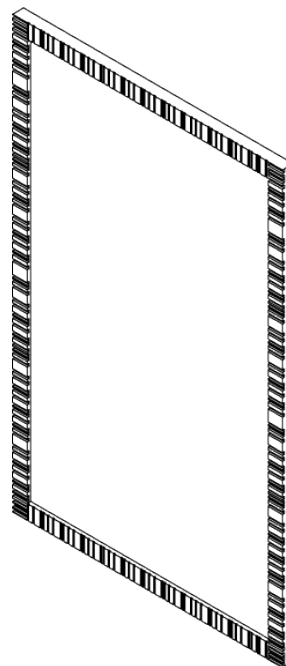

PORTA ROMANA

Rectangular Trevose Small

WM31S | French Brass

Shown in French Brass

HEIGHT
1190mm | 47"

CONSTRUCTED FROM
Cast composite with decorative
finish

WIDTH
745mm | 29 1/2"

WEIGHT
13 kg | 28.6 lbs

DEPTH
30mm | 1 1/4"

FINISHES
1 Burnt Silver
2 French Brass

Rectangular Trevoze Small

WM31S

HEIGHT
1190mm | 47"

WIDTH
745mm | 29 1/2"

DEPTH
30mm | 1 1/4"

FRONT

SIDE

BACK

It is not recommended to pre-drill holes for wall fixings (this is due to the hand-made nature of each piece)

© Porta Romana 2022

Dimensions and weights are provided as a guide. All Porta Romana Products are made by hand and variations can occur in some products. The products you are buying or marketing are exclusive designs belonging to Porta Romana. Please do not submit design sheets featuring our products to other manufacturing companies nor to other parties who might. Any manufacturer found to be reproducing Porta Romana products will be breaching copyright law and will be actively pursued