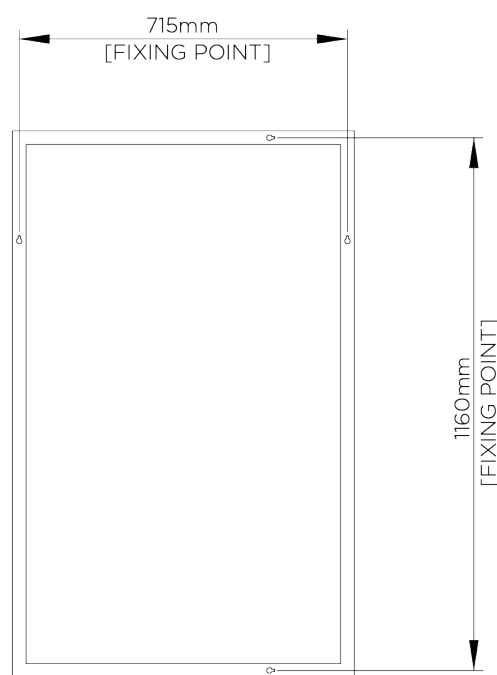

BACK

It is not recommended to pre-drill holes for wall fixings (this is due to the hand-made nature of each piece)

© Porta Romana 2022

Dimensions and weights are provided as a guide. All Porta Romana Products are made by hand and variations can occur in some products. The products you are buying or marketing are exclusive designs belonging to Porta Romana. Please do not submit design sheets featuring our products to other manufacturing companies nor to other parties who might. Any manufacturer found to be reproducing Porta Romana products will be breaching copyright law and will be actively pursued