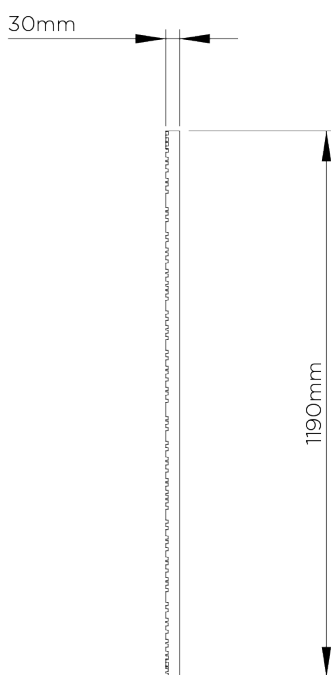

PORTA ROMANA

Rectangular Trevose Small

WM31S | French Brass

Shown in French Brass

HEIGHT
1190mm | 47"

CONSTRUCTED FROM
Cast composite with decorative
finish

WIDTH
745mm | 29 1/2"

WEIGHT
13 kg | 28.6 lbs

DEPTH
30mm | 1 1/4"

FINISHES
1 Burnt Silver
2 French Brass

Rectangular Trevoze Small

WM31S

HEIGHT
1190mm | 47"

WIDTH
745mm | 29 1/2"

DEPTH
30mm | 1 1/4"

FRONT