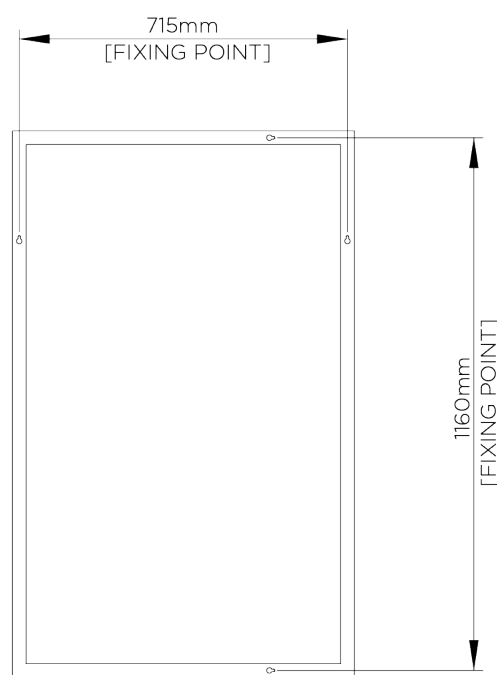

BACK

It is not recommended to pre-drill holes for wall fixings (this is due to the hand-made nature of each piece)