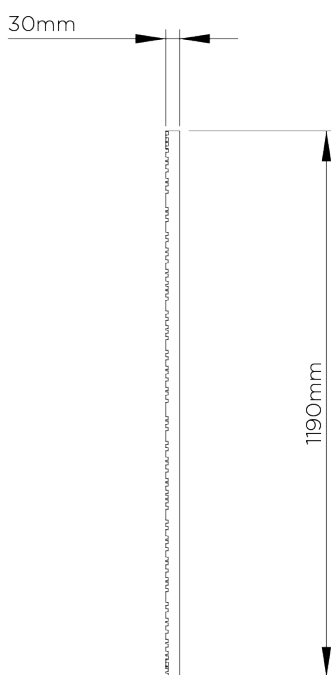

PORTA ROMANA

Rectangular Trevose Small

WM31S | Burnt Silver

Shown in Burnt Silver

HEIGHT
1190mm | 47"

CONSTRUCTED FROM
Cast composite with decorative
finish

WIDTH
745mm | 29 1/2"

WEIGHT
13 kg | 28.6 lbs

DEPTH
30mm | 1 1/4"

FINISHES
1 Burnt Silver
2 French Brass

Rectangular Trevoze Small

WM31S

HEIGHT
1190mm | 47"

WIDTH
745mm | 29 1/2"

DEPTH
30mm | 1 1/4"

FRONT