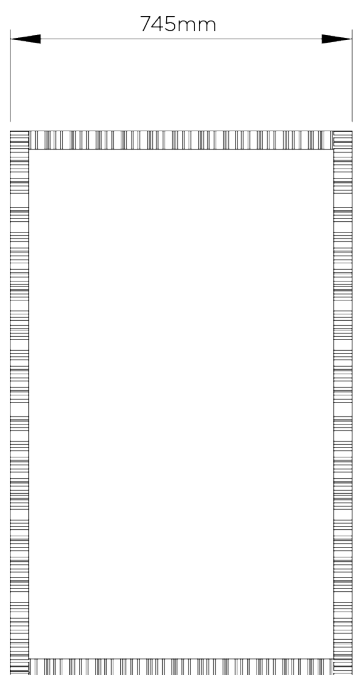

PORTA ROMANA

Rectangular Trevose Small

WM31S | Burnt Silver

Shown in Burnt Silver

HEIGHT
1190mm | 47"

CONSTRUCTED FROM
Cast composite with decorative
finish

WIDTH
745mm | 29 1/2"

WEIGHT
13 kg | 28.6 lbs

DEPTH
30mm | 1 1/4"

FINISHES
1 Burnt Silver
2 French Brass

Rectangular Trevoze Small

WM31S

HEIGHT
1190mm | 47"

WIDTH
745mm | 29 1/2"

DEPTH
30mm | 1 1/4"

FRONT