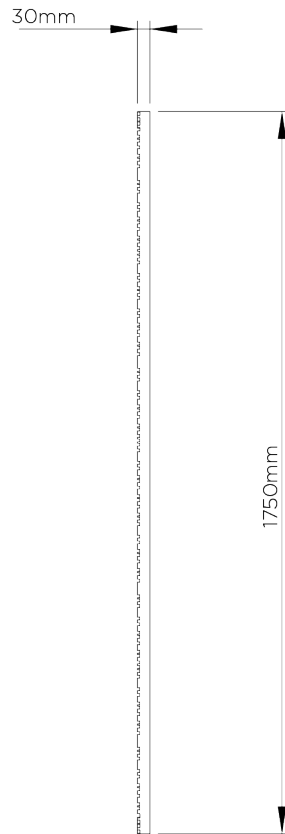

PORTA ROMANA

Rectangular Trevose Large

WM31L | French Brass

Shown in French Brass

HEIGHT
1750mm | 69"

CONSTRUCTED FROM
Cast composite with decorative
finish

WIDTH
745mm | 29 1/2"

WEIGHT
20.7 kg | 45.54 lbs

DEPTH
30mm | 1 1/4"

FINISHES
1 French Brass

Rectangular Trevoze Large WM31L

HEIGHT
1750mm | 69"

WIDTH
745mm | 29 1/2"

DEPTH
30mm | 1 1/4"

FRONT

SIDE