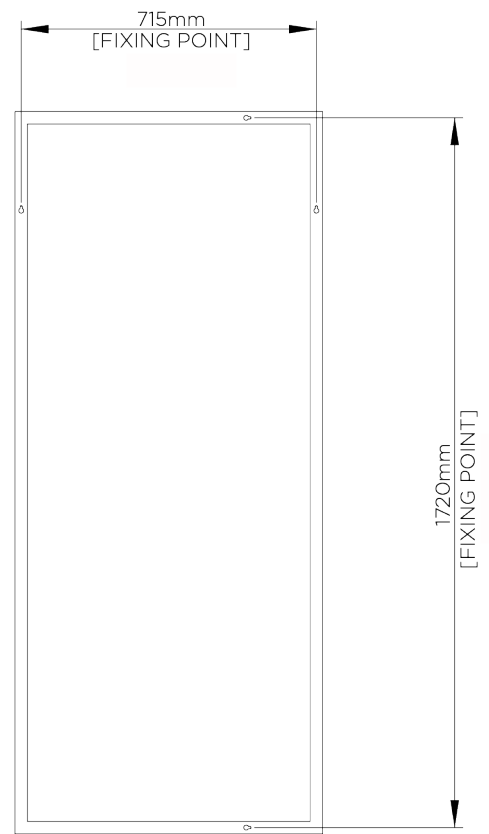

PORTA ROMANA

Rectangular Trevose Large

WM31L | French Brass

Shown in French Brass

HEIGHT
1750mm | 69"

CONSTRUCTED FROM
Cast composite with decorative
finish

WIDTH
745mm | 29 1/2"

WEIGHT
20.7 kg | 45.54 lbs

DEPTH
30mm | 1 1/4"

FINISHES
1 French Brass

Rectangular Trevoze Large WM31L

HEIGHT
1750mm | 69"

WIDTH
745mm | 29 1/2"

DEPTH
30mm | 1 1/4"

FRONT

SIDE