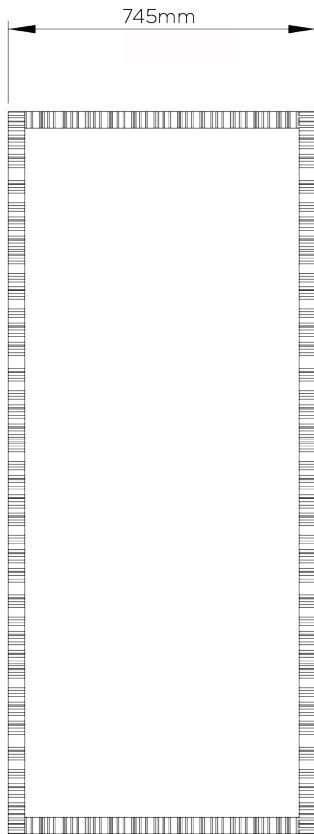

PORTA ROMANA

Rectangular Trevose Large

WM31L | French Brass

Shown in French Brass

HEIGHT
1750mm | 69"

CONSTRUCTED FROM
Cast composite with decorative
finish

WIDTH
745mm | 29 1/2"

WEIGHT
20.7 kg | 45.54 lbs

DEPTH
30mm | 1 1/4"

FINISHES
1 French Brass

Rectangular Trevoze Large WM31L

HEIGHT
1750mm | 69"

WIDTH
745mm | 29 1/2"

DEPTH
30mm | 1 1/4"

FRONT

SIDE