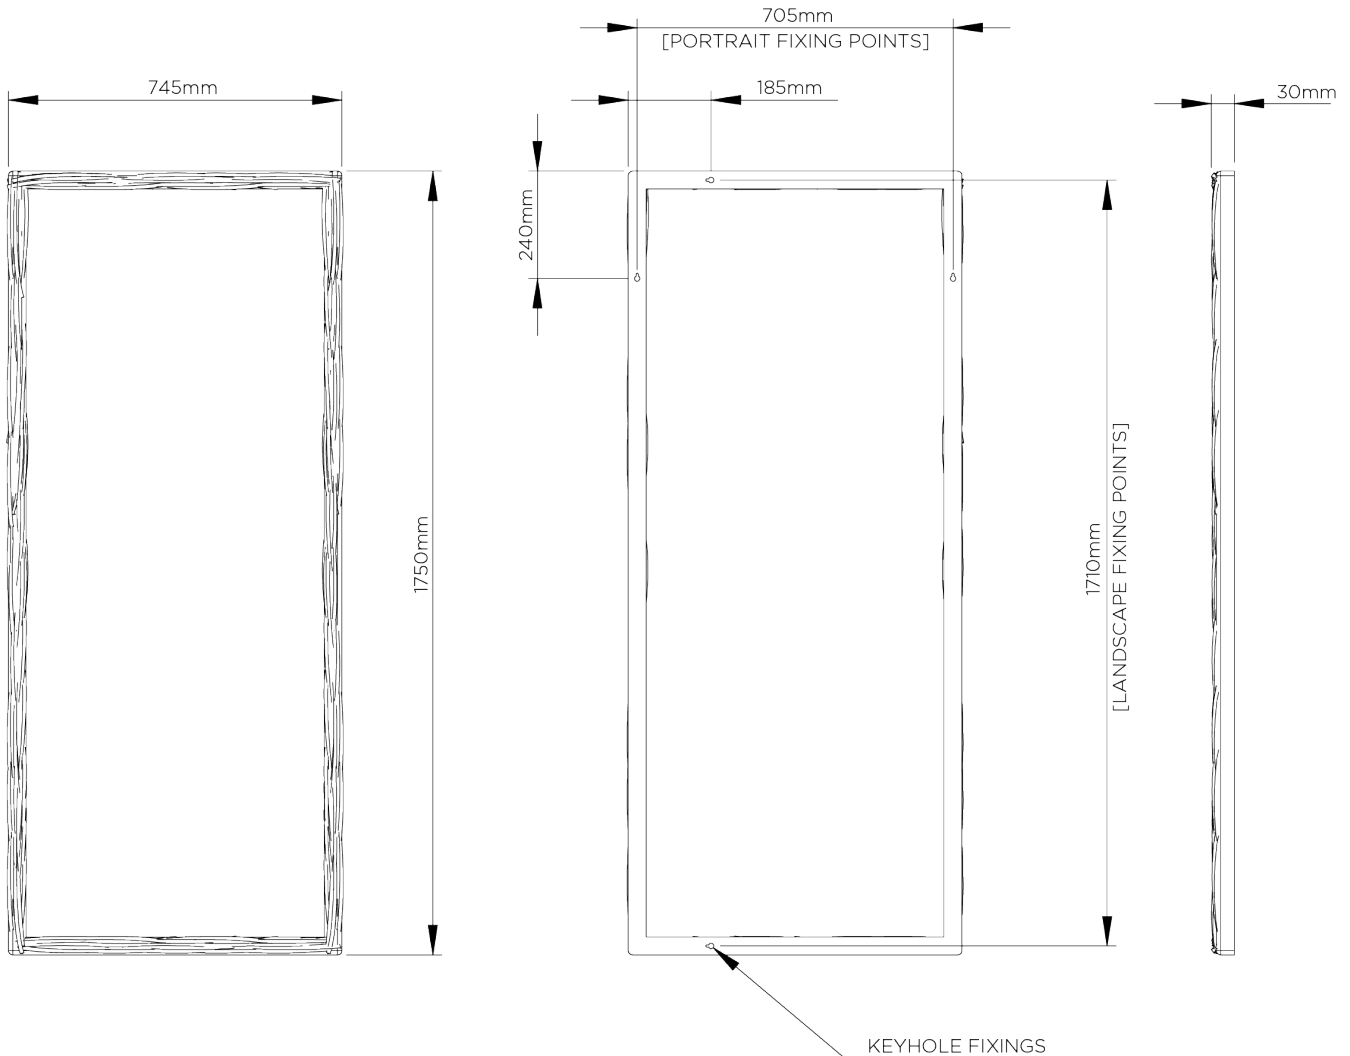

## Rectangle Laurel Mirror

WM24R | New Bronze

Shown in New Bronze

HEIGHT  
1750mm | 69"

CONSTRUCTED FROM  
Cast composite with decorative  
finish

WIDTH  
745mm | 29 1/2"

DEPTH  
30mm | 1 1/4"

---

# Rectangle Laurel Mirror

WM24R

HEIGHT  
1750mm | 69"

WIDTH  
745mm | 29 1/2"

DEPTH  
30mm | 1 1/4"

© Porta Romana 2022

Dimensions and weights are provided as a guide. All Porta Romana Products are made by hand and variations can occur in some products. The products you are buying or marketing are exclusive designs belonging to Porta Romana. Please do not submit design sheets featuring our products to other manufacturing companies nor to other parties who might. Any manufacturer found to be reproducing Porta Romana products will be breaching copyright law and will be actively pursued