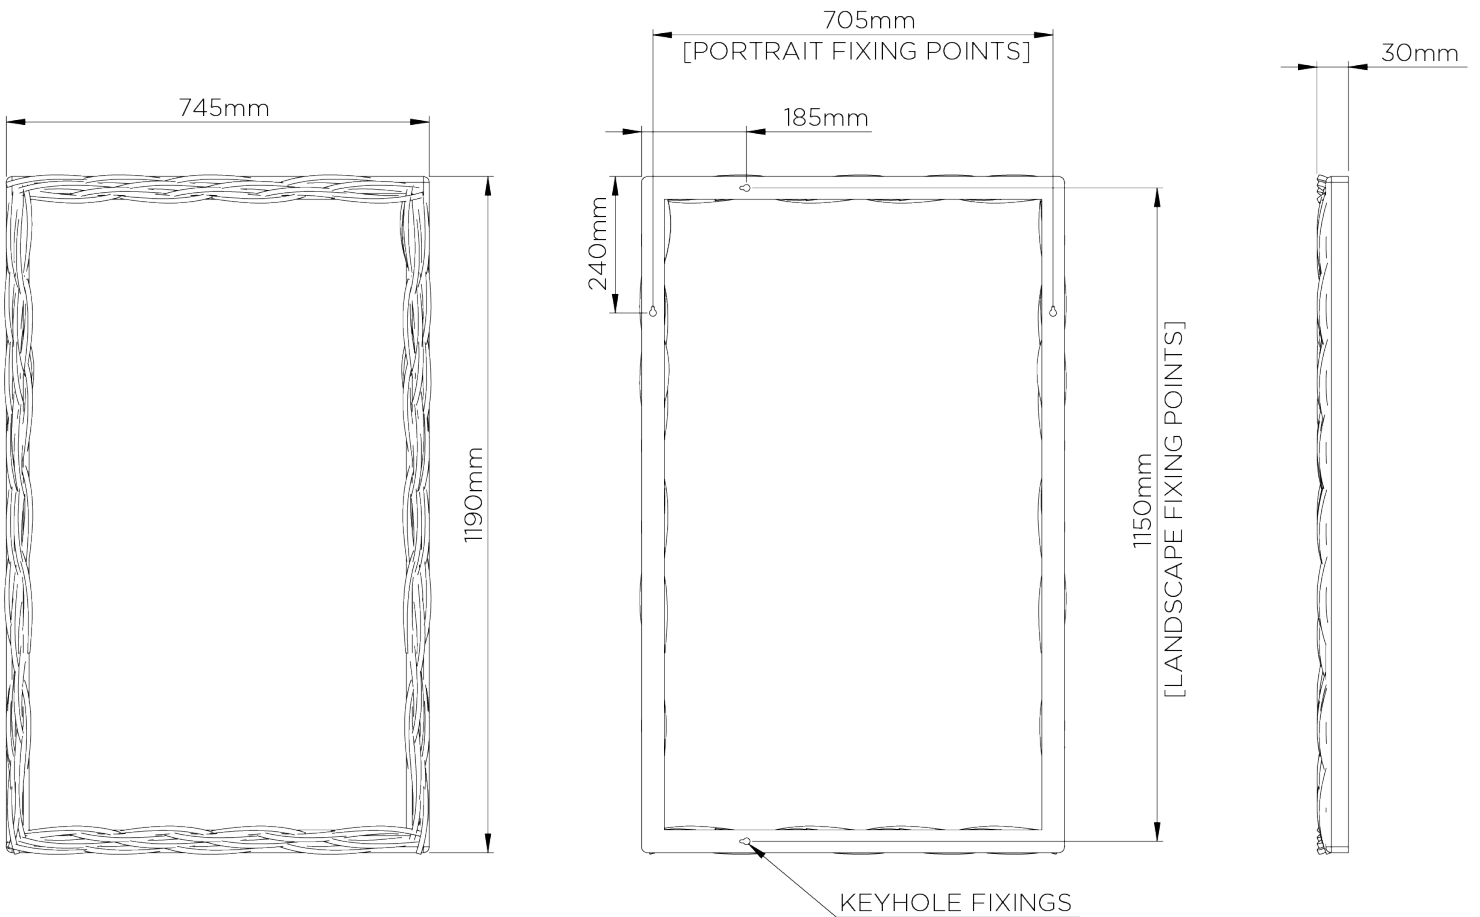

## Rectangle Laurel Mirror Small

WM24RS | New Bronze

Shown in New Bronze

HEIGHT  
1190mm | 47"

CONSTRUCTED FROM  
Cast composite with decorative  
finish

WIDTH  
745mm | 29 1/2"

DEPTH  
30mm | 1 1/4"

FINISHES  
1 French Brass  
2 New Bronze

# Rectangle Laurel Mirror Small

WM24RS

HEIGHT  
1190mm | 47"

WIDTH  
745mm | 29 1/2"

DEPTH  
30mm | 1 1/4"

© Porta Romana 2022

Dimensions and weights are provided as a guide. All Porta Romana Products are made by hand and variations can occur in some products. The products you are buying or marketing are exclusive designs belonging to Porta Romana. Please do not submit design sheets featuring our products to other manufacturing companies nor to other parties who might. Any manufacturer found to be reproducing Porta Romana products will be breaching copyright law and will be actively pursued