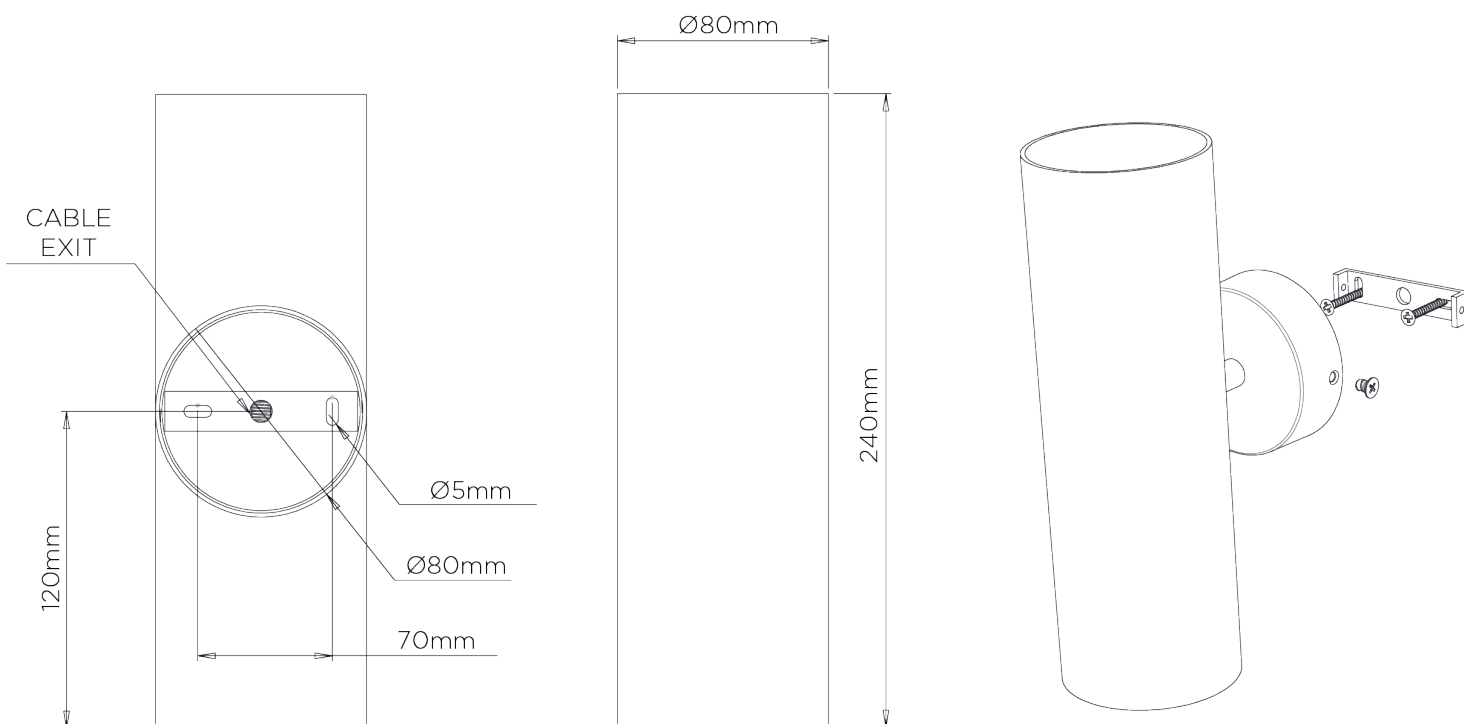

PORTA ROMANA

Pillar Wall Light

SWL09 | French Brass

Shown in French Brass

HEIGHT
240mm | 9 1/2"

WIDTH
80mm | 3 1/4"

CONSTRUCTED FROM
Steel and Brass with a decorative
finish

WEIGHT
1.5 kg | 3.3 lbs

PROJECTION
155mm | 6 1/4"

MAX WATTAGE
25W

LAMP
2 x 320lm (3w) LED G9 Capsule

VOLTAGE
220-240V

FINISHES
1 Burnt Silver
2 Bronzed
3 French Brass

Pillar Wall Light

SWL09

HEIGHT
240mm | 9 1/2"

WIDTH
80mm | 3 1/4"

© Porta Romana 2022

Dimensions and weights are provided as a guide. All Porta Romana Products are made by hand and variations can occur in some products. The products you are buying or marketing are exclusive designs belonging to Porta Romana. Please do not submit design sheets featuring our products to other manufacturing companies nor to other parties who might. Any manufacturer found to be reproducing Porta Romana products will be breaching copyright law and will be actively pursued