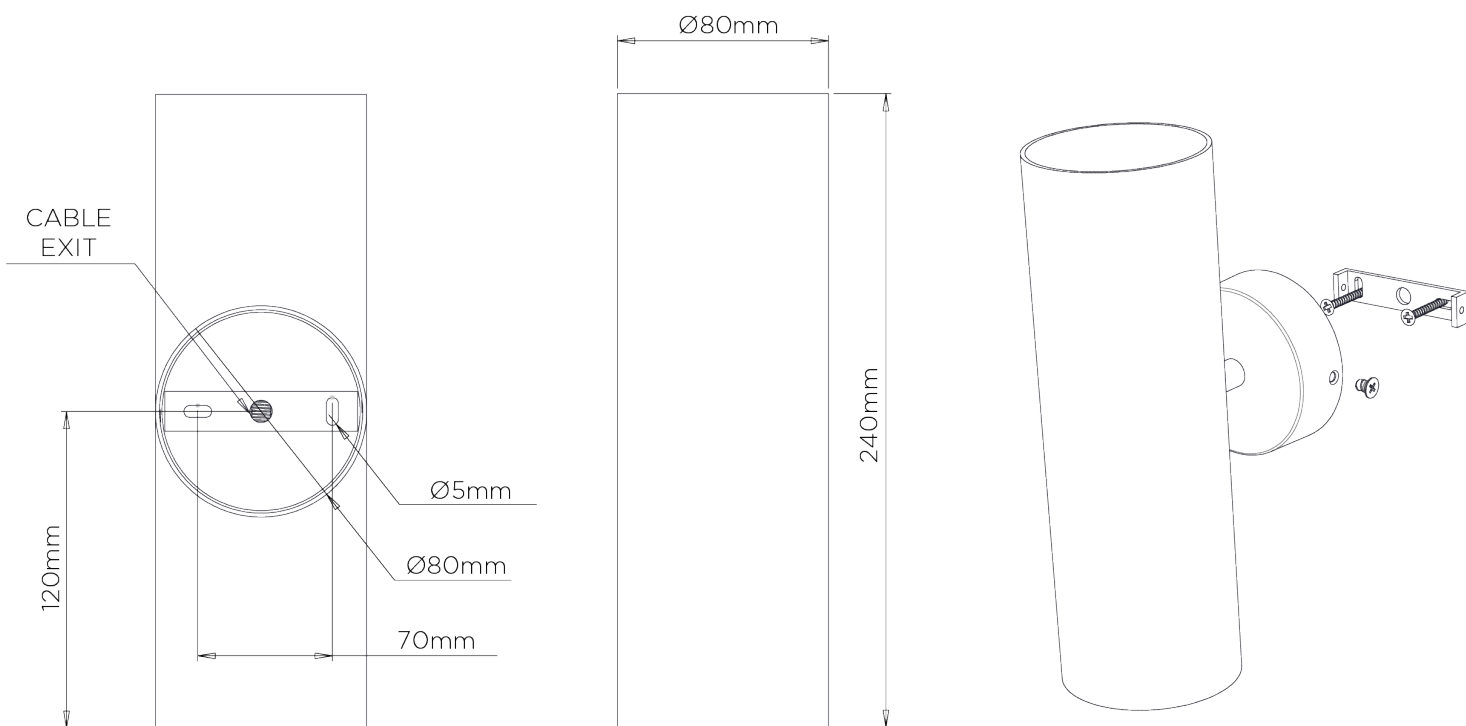

PORTA ROMANA

Pillar Wall Light

SWL09 | Burnt Silver

Shown in Burnt Silver

HEIGHT
240mm | 9 1/2"

WIDTH
80mm | 3 1/4"

CONSTRUCTED FROM
Steel and Brass with a decorative
finish

WEIGHT
1.5 kg | 3.3 lbs

PROJECTION
155mm | 6 1/4"

MAX WATTAGE
25W

LAMP
2 x 320lm (3w) LED G9 Capsule

VOLTAGE
220-240V

FLEX AND SWITCH
Nickel lampholder

FINISHES
1 Burnt Silver
2 Bronzed
3 French Brass

Pillar Wall Light

SWL09

HEIGHT
240mm | 9 1/2"

WIDTH
80mm | 3 1/4"

© Porta Romana 2022

Dimensions and weights are provided as a guide. All Porta Romana Products are made by hand and variations can occur in some products. The products you are buying or marketing are exclusive designs belonging to Porta Romana. Please do not submit design sheets featuring our products to other manufacturing companies nor to other parties who might. Any manufacturer found to be reproducing Porta Romana products will be breaching copyright law and will be actively pursued