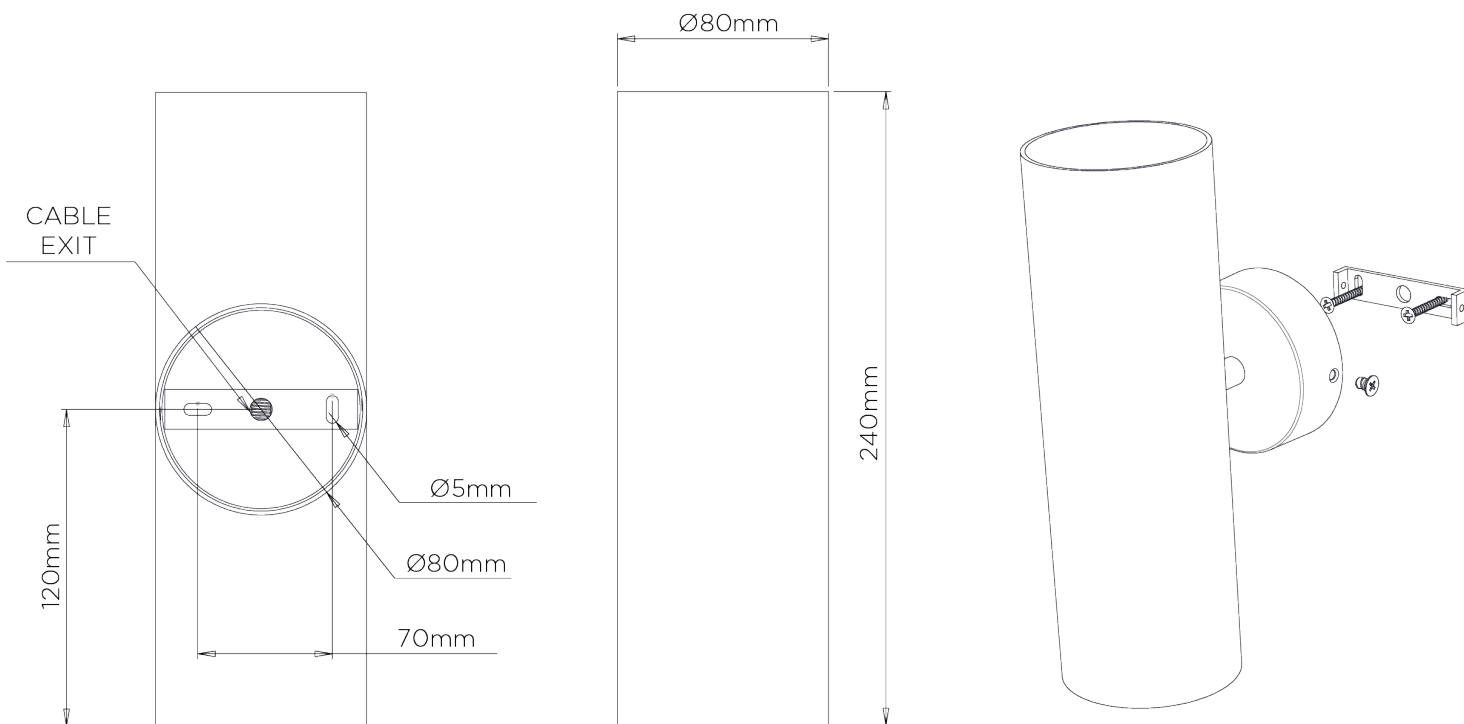

## Pillar Wall Light

SWL09 | Bronzed

Shown in Bronzed

**HEIGHT**  
240mm | 9 1/2"

**WIDTH**  
80mm | 3 1/4"

**CONSTRUCTED FROM**  
Steel and Brass with a decorative finish

**WEIGHT**  
1.5 kg | 3.3 lbs

**PROJECTION**  
155mm | 6 1/4"

**MAX WATTAGE**  
25W

**LAMP**  
2 x 320lm (3w) LED G9 Capsule

**VOLTAGE**  
220-240V

**FLEX AND SWITCH**  
Bronzed lampholder

**FINISHES**  
1 Burnt Silver  
2 Bronzed  
3 French Brass

# Pillar Wall Light

SWL09

HEIGHT  
240mm | 9 1/2"

WIDTH  
80mm | 3 1/4"

© Porta Romana 2022

Dimensions and weights are provided as a guide. All Porta Romana Products are made by hand and variations can occur in some products. The products you are buying or marketing are exclusive designs belonging to Porta Romana. Please do not submit design sheets featuring our products to other manufacturing companies nor to other parties who might. Any manufacturer found to be reproducing Porta Romana products will be breaching copyright law and will be actively pursued