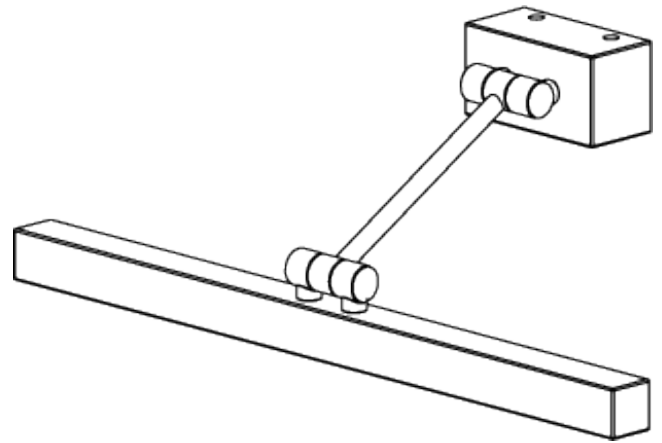

PORTA ROMANA

Picture Light

PL04 | Brushed Nickel

Shown in Brushed Nickel

HEIGHT
45mm | 2"

CONSTRUCTED FROM
Patinated or Nickel Plated Brass

MAX WATTAGE
8W

WIDTH
406mm | 16"

PROJECTION
197mm | 8"

LAMP
LED Supplied Fitted

VOLTAGE
220-240V

FINISHES

- 1 Brushed Bronze
- 2 Brushed Nickel
- 3 Brushed Brass
- 4 Brushed Brass

Picture Light PL04

HEIGHT
45mm | 2"

WIDTH
406mm | 16"