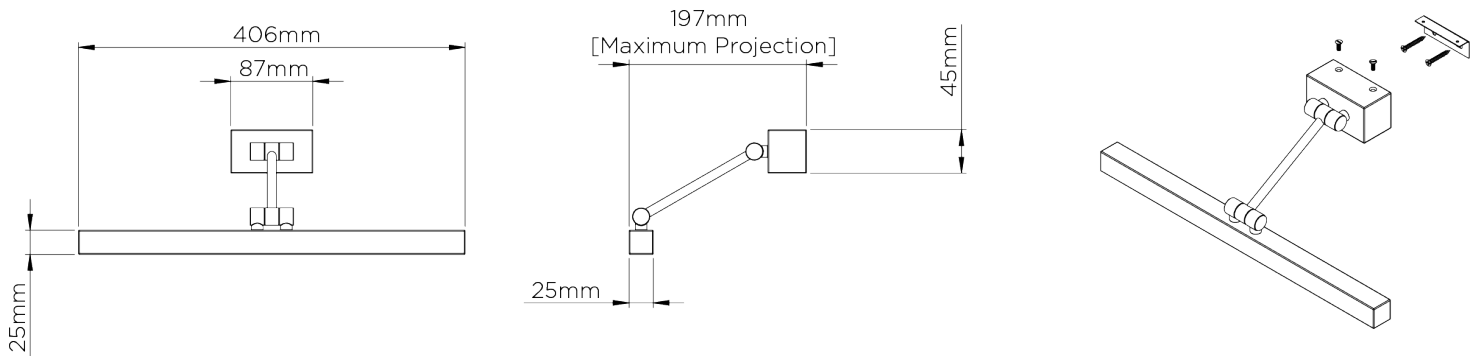

PORTA ROMANA

Picture Light

PL04 | Brushed Nickel

Shown in Brushed Nickel

HEIGHT
45mm | 2"

CONSTRUCTED FROM
Patinated or Nickel Plated Brass

MAX WATTAGE
8W

WIDTH
406mm | 16"

PROJECTION
197mm | 8"

LAMP
LED Supplied Fitted

VOLTAGE
220-240V

FINISHES

- 1 Brushed Bronze
- 2 Brushed Nickel
- 3 Brushed Brass
- 4 Brushed Brass

Picture Light PL04

HEIGHT
45mm | 2"

WIDTH
406mm | 16"