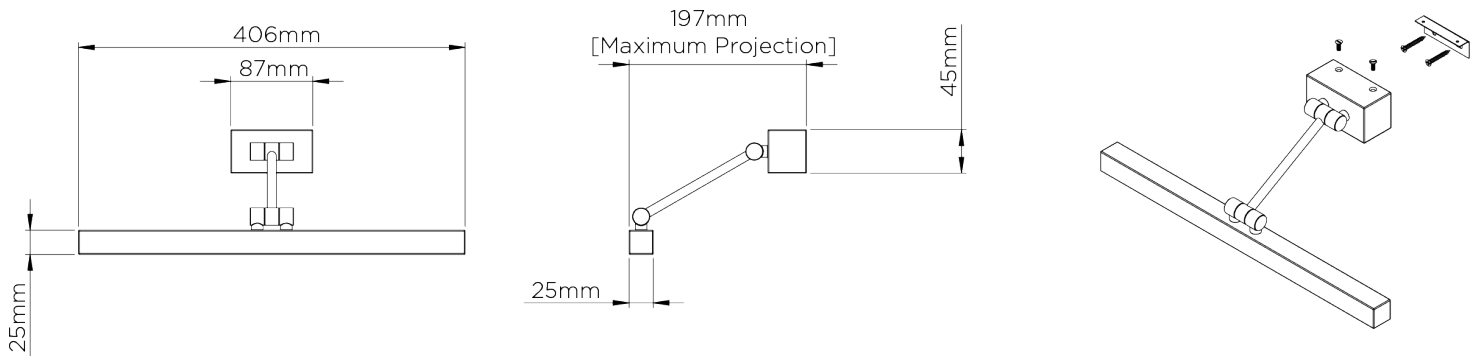

PORTA ROMANA

Picture Light

PL04 | Brushed Bronze

Shown in Bronze

HEIGHT
45mm | 2"

CONSTRUCTED FROM
Patinated or Nickel Plated Brass

MAX WATTAGE
8W

WIDTH
406mm | 16"

PROJECTION
197mm | 8"

LAMP
LED Supplied Fitted

VOLTAGE
220-240V

FINISHES

- 1 Brushed Bronze
- 2 Brushed Nickel
- 3 Brushed Brass
- 4 Brushed Brass

Picture Light PL04

HEIGHT
45mm | 2"

WIDTH
406mm | 16"