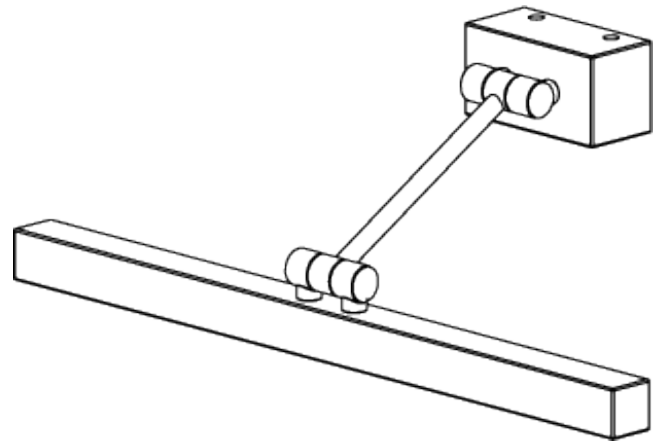

PORTA ROMANA

Picture Light

PL04 | Brushed Bronze

Shown in Bronze

HEIGHT
45mm | 2"

CONSTRUCTED FROM
Patinated or Nickel Plated Brass

MAX WATTAGE
8W

WIDTH
406mm | 16"

PROJECTION
197mm | 8"

LAMP
LED Supplied Fitted

VOLTAGE
220-240V

FINISHES

- 1 Brushed Bronze
- 2 Brushed Nickel
- 3 Brushed Brass
- 4 Brushed Brass

Picture Light PL04

HEIGHT
45mm | 2"

WIDTH
406mm | 16"