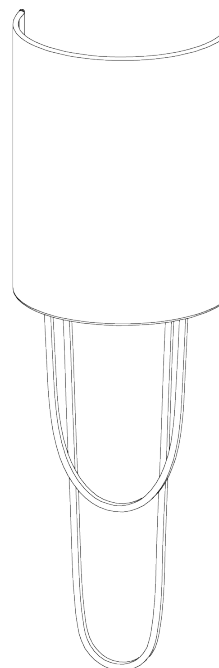

PORTA ROMANA

Pendolino Wall Light Small

TWL58S | French Brass

French Brass shown with 6" Semi Cylinder in Ivory Silk

HEIGHT
430mm | 17"

HEIGHT WITH SHADE
520mm | 20 1/2"

WIDTH
130mm | 5 1/4"

WIDTH WITH SHADE
165mm | 6 1/2"

CONSTRUCTED FROM
Forged steel with decorative finish or 6" Semi Cylinder
nickel plated brass

WEIGHT
0.5 kg | 1.1 lbs

PROJECTION
85mm | 3 1/2"

RECOMMENDED SHADE

MAX WATTAGE
25W

LAMP
1 x 320lm (3w) LED G9 Capsule

VOLTAGE
220-240V

FLEX AND SWITCH
Brass lampholder

FINISHES
1 Burnt Silver
2 French Brass
3 Nickel

Pendolino Wall Light Small

TWL58S

HEIGHT
430mm | 17"

HEIGHT WITH SHADE
520mm | 20 1/2"

WIDTH
130mm | 5 1/4"

WIDTH WITH SHADE
165mm | 6 1/2"

© Porta Romana 2022

Dimensions and weights are provided as a guide. All Porta Romana Products are made by hand and variations can occur in some products. The products you are buying or marketing are exclusive designs belonging to Porta Romana. Please do not submit design sheets featuring our products to other manufacturing companies nor to other parties who might. Any manufacturer found to be reproducing Porta Romana products will be breaching copyright law and will be actively pursued