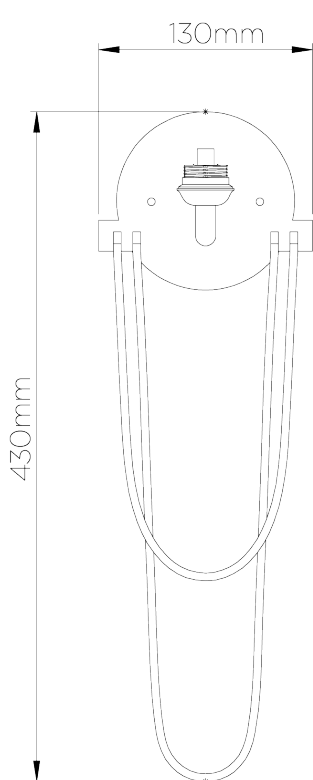

PORTA ROMANA

Pendolino Wall Light Small

TWL58S | French Brass

French Brass shown with 6" Semi Cylinder in Ivory Silk

HEIGHT
430mm | 17"

HEIGHT WITH SHADE
520mm | 20 1/2"

WIDTH
130mm | 5 1/4"

WIDTH WITH SHADE
165mm | 6 1/2"

CONSTRUCTED FROM
Forged steel with decorative finish or 6" Semi Cylinder
nickel plated brass

WEIGHT
0.5 kg | 1.1 lbs

PROJECTION
85mm | 3 1/2"

RECOMMENDED SHADE

MAX WATTAGE
25W

LAMP
1 x 320lm (3w) LED G9 Capsule

VOLTAGE
220-240V

FLEX AND SWITCH
Brass lampholder

FINISHES
1 Burnt Silver
2 French Brass
3 Nickel

Pendolino Wall Light Small

TWL58S

HEIGHT
430mm | 17"

HEIGHT WITH SHADE
520mm | 20 1/2"

WIDTH
130mm | 5 1/4"

WIDTH WITH SHADE
165mm | 6 1/2"

© Porta Romana 2022

Dimensions and weights are provided as a guide. All Porta Romana Products are made by hand and variations can occur in some products. The products you are buying or marketing are exclusive designs belonging to Porta Romana. Please do not submit design sheets featuring our products to other manufacturing companies nor to other parties who might. Any manufacturer found to be reproducing Porta Romana products will be breaching copyright law and will be actively pursued