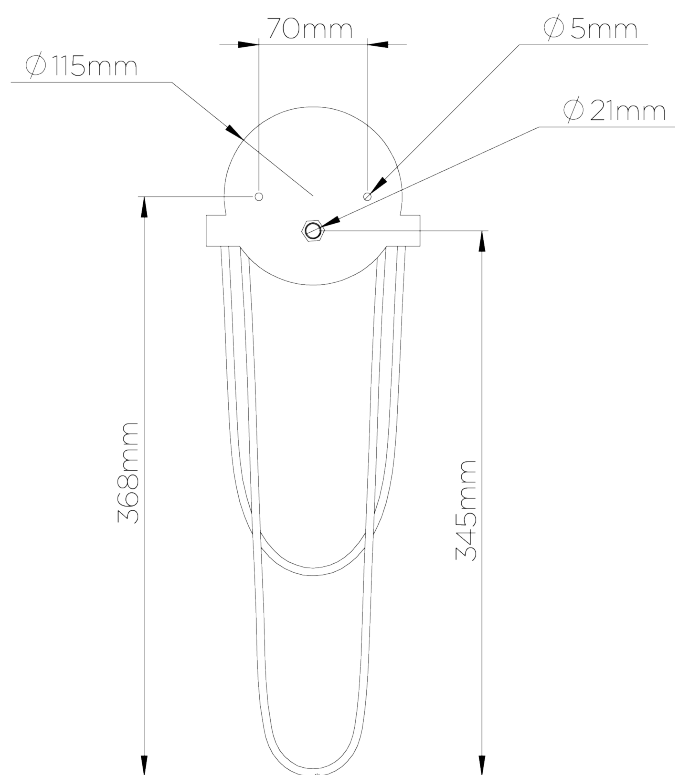

PORTA ROMANA

Pendolino Wall Light Small

TWL58S | French Brass

French Brass shown with 6" Semi Cylinder in Ivory Silk

HEIGHT
430mm | 17"

HEIGHT WITH SHADE
520mm | 20 1/2"

WIDTH
130mm | 5 1/4"

WIDTH WITH SHADE
165mm | 6 1/2"

CONSTRUCTED FROM
Forged steel with decorative finish or 6" Semi Cylinder
nickel plated brass

WEIGHT
0.5 kg | 1.1 lbs

PROJECTION
85mm | 3 1/2"

RECOMMENDED SHADE

MAX WATTAGE
25W

LAMP
1 x 320lm (3w) LED G9 Capsule

VOLTAGE
220-240V

FLEX AND SWITCH
Brass lampholder

FINISHES
1 Burnt Silver
2 French Brass
3 Nickel

Pendolino Wall Light Small

TWL58S

HEIGHT
430mm | 17"

HEIGHT WITH SHADE
520mm | 20 1/2"

WIDTH
130mm | 5 1/4"

WIDTH WITH SHADE
165mm | 6 1/2"

© Porta Romana 2022

Dimensions and weights are provided as a guide. All Porta Romana Products are made by hand and variations can occur in some products. The products you are buying or marketing are exclusive designs belonging to Porta Romana. Please do not submit design sheets featuring our products to other manufacturing companies nor to other parties who might. Any manufacturer found to be reproducing Porta Romana products will be breaching copyright law and will be actively pursued