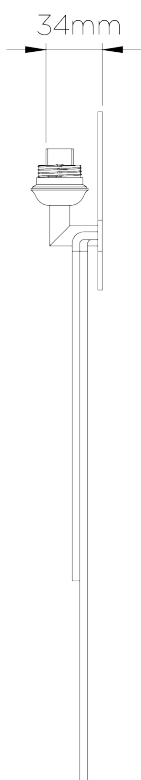

PORTA ROMANA

Pendolino Wall Light Small

TWL58S | French Brass

French Brass shown with 6" Semi Cylinder in Ivory Silk

HEIGHT
430mm | 17"

HEIGHT WITH SHADE
520mm | 20 1/2"

WIDTH
130mm | 5 1/4"

WIDTH WITH SHADE
165mm | 6 1/2"

CONSTRUCTED FROM
Forged steel with decorative finish or 6" Semi Cylinder
nickel plated brass

WEIGHT
0.5 kg | 1.1 lbs

PROJECTION
85mm | 3 1/2"

RECOMMENDED SHADE

MAX WATTAGE
25W

LAMP
1 x 320lm (3w) LED G9 Capsule

VOLTAGE
220-240V

FLEX AND SWITCH
Brass lampholder

FINISHES
1 Burnt Silver
2 French Brass
3 Nickel

Pendolino Wall Light Small

TWL58S

HEIGHT
430mm | 17"

HEIGHT WITH SHADE
520mm | 20 1/2"

WIDTH
130mm | 5 1/4"

WIDTH WITH SHADE
165mm | 6 1/2"

© Porta Romana 2022

Dimensions and weights are provided as a guide. All Porta Romana Products are made by hand and variations can occur in some products. The products you are buying or marketing are exclusive designs belonging to Porta Romana. Please do not submit design sheets featuring our products to other manufacturing companies nor to other parties who might. Any manufacturer found to be reproducing Porta Romana products will be breaching copyright law and will be actively pursued