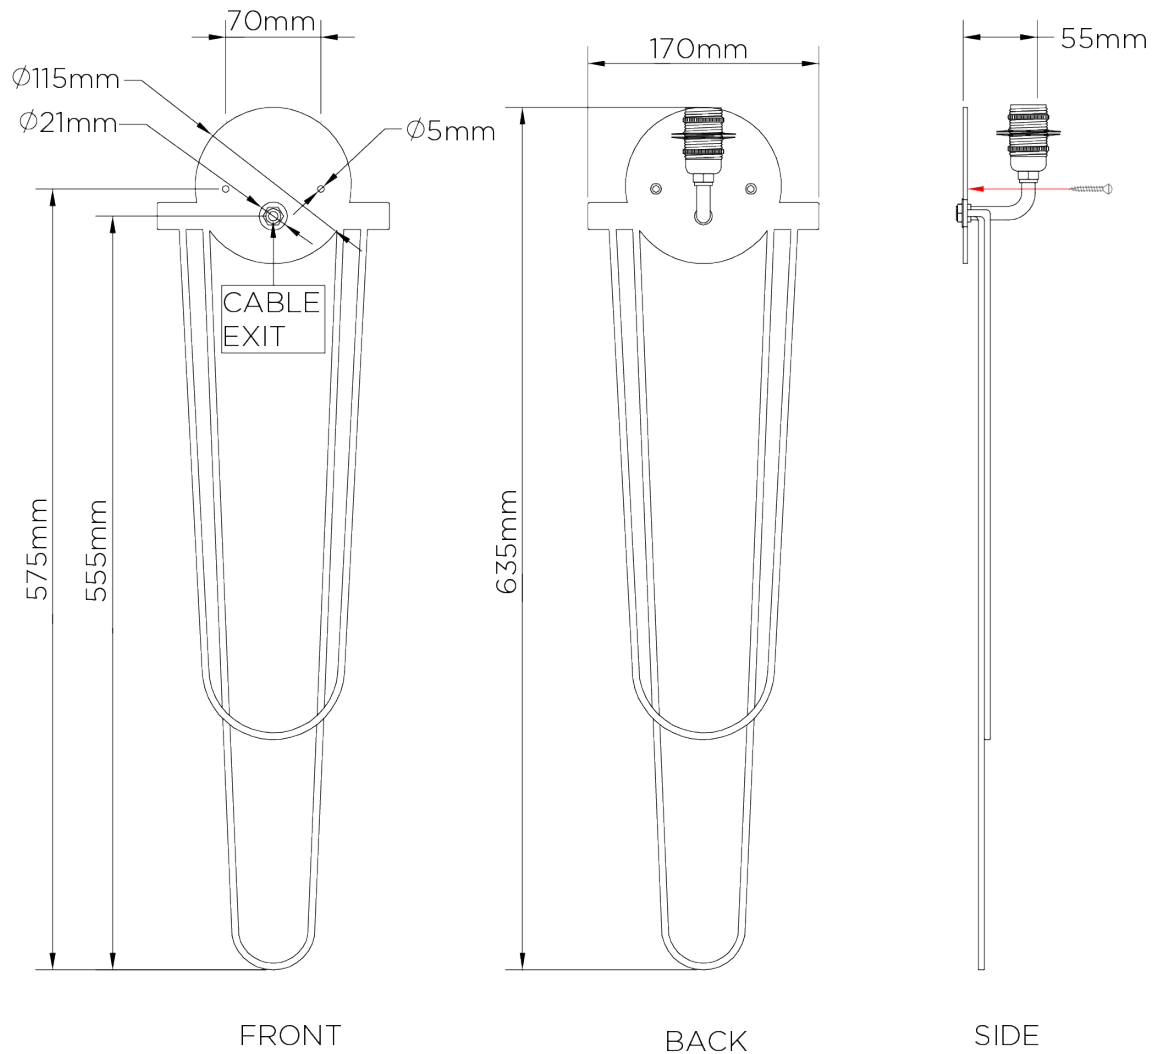

PORTA ROMANA

Pendolino Wall Light Large

TWL58L | Nickel

Nickel shown with 9" Semi Cylinder in Dove

HEIGHT
635mm | 25"

CONSTRUCTED FROM
Forged steel with decorative finish or 9" Semi Cylinder
nickel plated brass

RECOMMENDED SHADE

HEIGHT WITH SHADE
810mm | 32"

WEIGHT
0.8 kg | 1.76 lbs

MAX WATTAGE
25W

WIDTH
170mm | 6 3/4"

PROJECTION
102mm | 4 1/4"

LAMP
1 x 450lm (5w) LED E14 Candle

WIDTH WITH SHADE
229mm | 9 1/4"

VOLTAGE
220-240V

FLEX AND SWITCH
Nickel lampholder

FINISHES
1 Burnt Silver
2 French Brass
3 Nickel

Pendolino Wall Light Large

TWL58L

HEIGHT
635mm | 25"

HEIGHT WITH SHADE
810mm | 32"

WIDTH
170mm | 6 3/4"

WIDTH WITH SHADE
229mm | 9 1/4"

© Porta Romana 2022

Dimensions and weights are provided as a guide. All Porta Romana Products are made by hand and variations can occur in some products. The products you are buying or marketing are exclusive designs belonging to Porta Romana. Please do not submit design sheets featuring our products to other manufacturing companies nor to other parties who might. Any manufacturer found to be reproducing Porta Romana products will be breaching copyright law and will be actively pursued