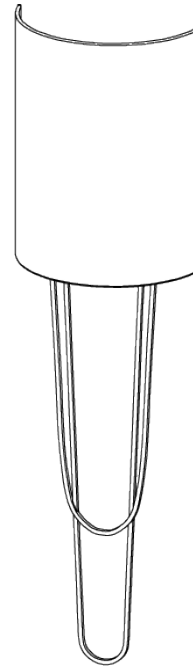

PORTA ROMANA

Pendolino Wall Light Large

TWL58L | Nickel

Nickel shown with 9" Semi Cylinder in Dove

HEIGHT
635mm | 25"

CONSTRUCTED FROM
Forged steel with decorative finish or 9" Semi Cylinder
nickel plated brass

RECOMMENDED SHADE

HEIGHT WITH SHADE
810mm | 32"

WEIGHT
0.8 kg | 1.76 lbs

MAX WATTAGE
25W

WIDTH
170mm | 6 3/4"

PROJECTION
102mm | 4 1/4"

LAMP
1 x 450lm (5w) LED E14 Candle

WIDTH WITH SHADE
229mm | 9 1/4"

VOLTAGE
220-240V

FLEX AND SWITCH
Nickel lampholder

FINISHES
1 Burnt Silver
2 French Brass
3 Nickel

Pendolino Wall Light Large

TWL58L

HEIGHT
635mm | 25"

HEIGHT WITH SHADE
810mm | 32"

WIDTH
170mm | 6 3/4"

WIDTH WITH SHADE
229mm | 9 1/4"

© Porta Romana 2022

Dimensions and weights are provided as a guide. All Porta Romana Products are made by hand and variations can occur in some products. The products you are buying or marketing are exclusive designs belonging to Porta Romana. Please do not submit design sheets featuring our products to other manufacturing companies nor to other parties who might. Any manufacturer found to be reproducing Porta Romana products will be breaching copyright law and will be actively pursued