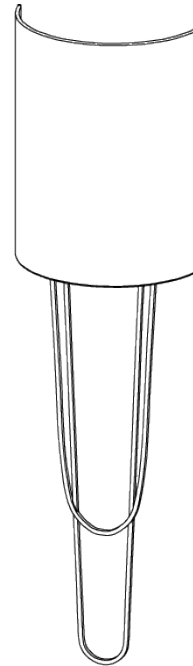

## Pendolino Wall Light Large

TWL58L | French Brass

French Brass shown with 9" Semi Cylinder in Dove

**HEIGHT**  
635mm | 25"

**HEIGHT WITH SHADE**  
810mm | 32"

**WIDTH**  
170mm | 6 3/4"

**WIDTH WITH SHADE**  
229mm | 9 1/4"

**CONSTRUCTED FROM**  
Forged steel with decorative finish or 9" Semi Cylinder  
nickel plated brass

**WEIGHT**  
0.8 kg | 1.76 lbs

**PROJECTION**  
102mm | 4 1/4"

**RECOMMENDED SHADE**

**MAX WATTAGE**  
25W

### FINISHES

- 1 Burnt Silver
- 2 French Brass
- 3 Nickel

# Pendolino Wall Light Large

TWL58L

HEIGHT  
635mm | 25"

HEIGHT WITH SHADE  
810mm | 32"

WIDTH  
170mm | 6 3/4"

WIDTH WITH SHADE  
229mm | 9 1/4"

© Porta Romana 2022

Dimensions and weights are provided as a guide. All Porta Romana Products are made by hand and variations can occur in some products. The products you are buying or marketing are exclusive designs belonging to Porta Romana. Please do not submit design sheets featuring our products to other manufacturing companies nor to other parties who might. Any manufacturer found to be reproducing Porta Romana products will be breaching copyright law and will be actively pursued