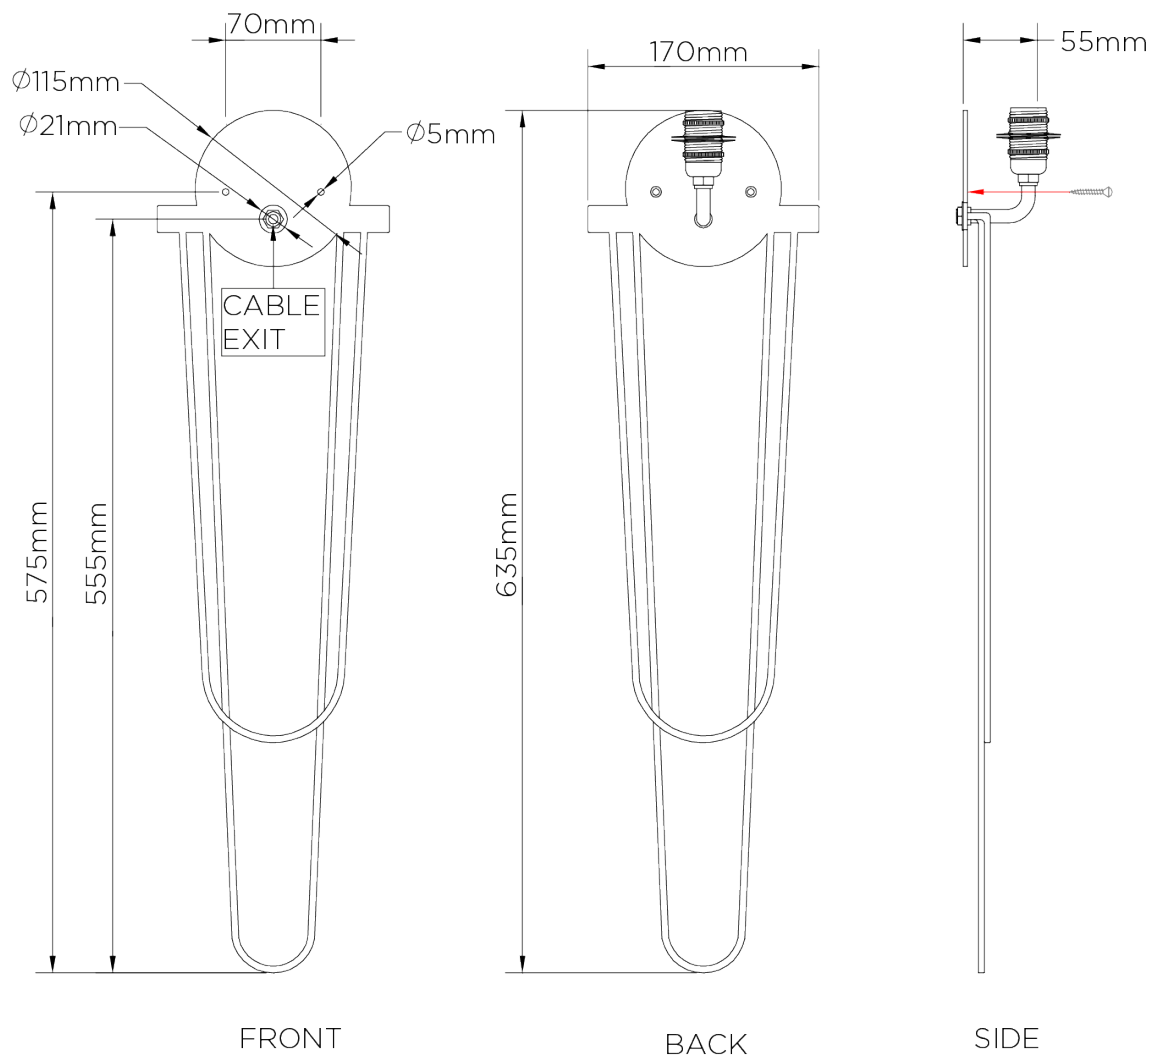

## Pendolino Wall Light Large

TWL58L | French Brass

French Brass shown with 9" Semi Cylinder in Dove

**HEIGHT**  
635mm | 25"

**HEIGHT WITH SHADE**  
810mm | 32"

**WIDTH**  
170mm | 6 3/4"

**WIDTH WITH SHADE**  
229mm | 9 1/4"

**CONSTRUCTED FROM**  
Forged steel with decorative finish or 9" Semi Cylinder  
nickel plated brass

**WEIGHT**  
0.8 kg | 1.76 lbs

**PROJECTION**  
102mm | 4 1/4"

**RECOMMENDED SHADE**

**MAX WATTAGE**  
25W

**LAMP**  
1 x 450lm (5w) LED E14 Candle

**VOLTAGE**  
220-240V

**FLEX AND SWITCH**  
Brass lampholder

# Pendolino Wall Light Large

TWL58L

HEIGHT  
635mm | 25"

HEIGHT WITH SHADE  
810mm | 32"

WIDTH  
170mm | 6 3/4"

WIDTH WITH SHADE  
229mm | 9 1/4"

© Porta Romana 2022

Dimensions and weights are provided as a guide. All Porta Romana Products are made by hand and variations can occur in some products. The products you are buying or marketing are exclusive designs belonging to Porta Romana. Please do not submit design sheets featuring our products to other manufacturing companies nor to other parties who might. Any manufacturer found to be reproducing Porta Romana products will be breaching copyright law and will be actively pursued