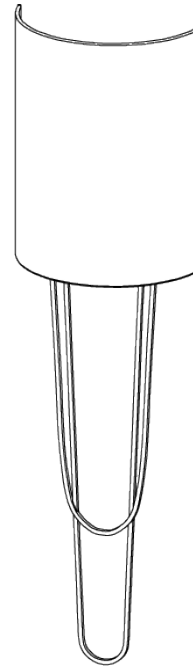

## Pendolino Wall Light Large

TWL58L | Burnt Silver

Burnt Silver shown with 9" Semi Cylinder in Dove

**HEIGHT**  
635mm | 25"

**CONSTRUCTED FROM**  
Forged steel with decorative finish or 9" Semi Cylinder  
nickel plated brass

**RECOMMENDED SHADE**

**HEIGHT WITH SHADE**  
810mm | 32"

**WEIGHT**  
0.8 kg | 1.76 lbs

**MAX WATTAGE**  
25W

**WIDTH**  
170mm | 6 3/4"

**PROJECTION**  
102mm | 4 1/4"

**LAMP**  
1 x 450lm (5w) LED E14 Candle

**WIDTH WITH SHADE**  
229mm | 9 1/4"

**VOLTAGE**  
220-240V

**FLEX AND SWITCH**  
Nickel lampholder

**FINISHES**  
1 Burnt Silver  
2 French Brass  
3 Nickel

# Pendolino Wall Light Large

TWL58L

HEIGHT  
635mm | 25"

HEIGHT WITH SHADE  
810mm | 32"

WIDTH  
170mm | 6 3/4"

WIDTH WITH SHADE  
229mm | 9 1/4"

© Porta Romana 2022

Dimensions and weights are provided as a guide. All Porta Romana Products are made by hand and variations can occur in some products. The products you are buying or marketing are exclusive designs belonging to Porta Romana. Please do not submit design sheets featuring our products to other manufacturing companies nor to other parties who might. Any manufacturer found to be reproducing Porta Romana products will be breaching copyright law and will be actively pursued