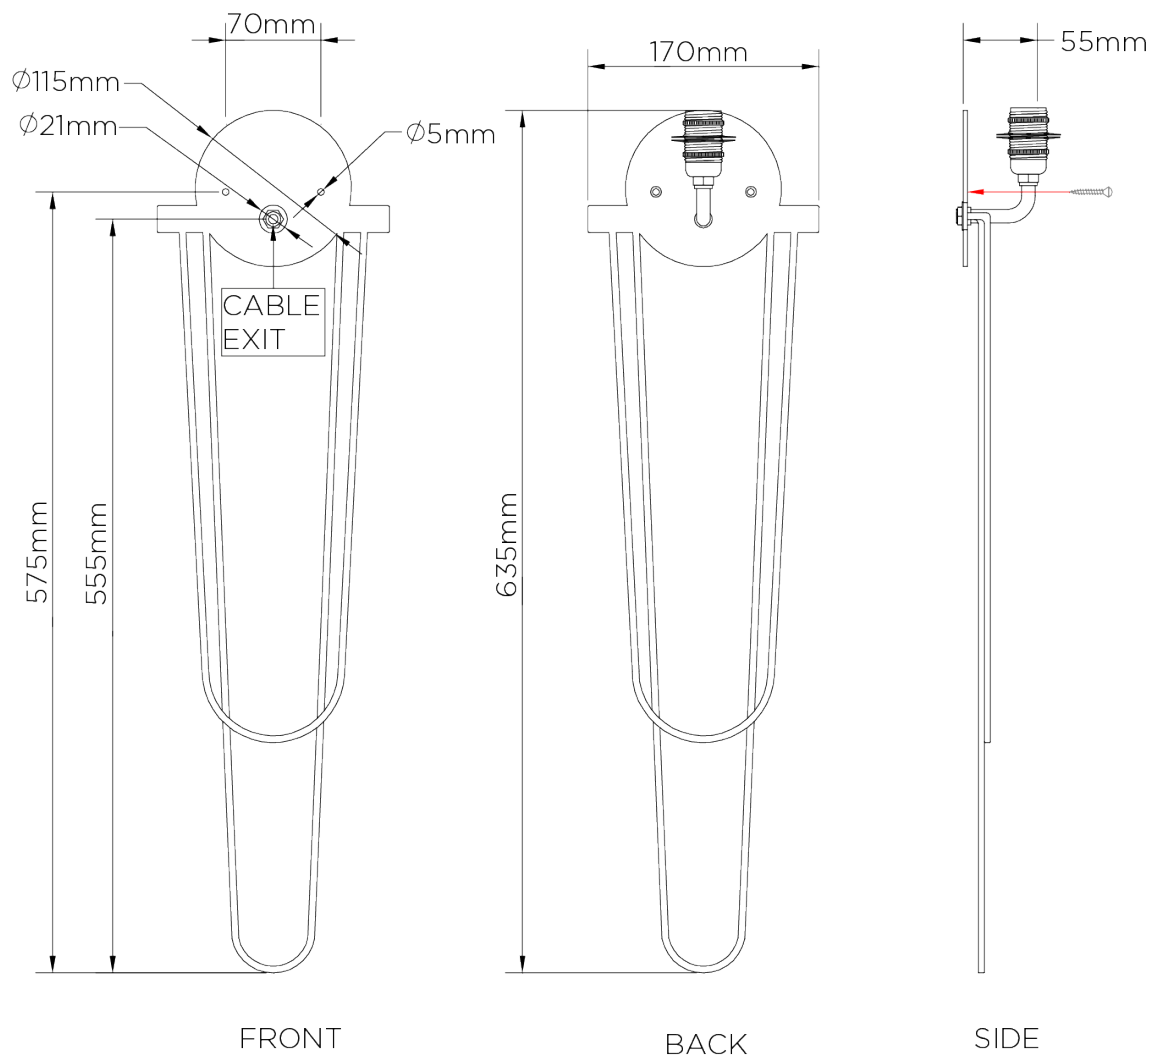

## Pendolino Wall Light Large

TWL58L | Burnt Silver

Burnt Silver shown with 9" Semi Cylinder in Dove

**HEIGHT**  
635mm | 25"

**CONSTRUCTED FROM**  
Forged steel with decorative finish or 9" Semi Cylinder  
nickel plated brass

**RECOMMENDED SHADE**

**HEIGHT WITH SHADE**  
810mm | 32"

**WEIGHT**  
0.8 kg | 1.76 lbs

**MAX WATTAGE**  
25W

**WIDTH**  
170mm | 6 3/4"

**PROJECTION**  
102mm | 4 1/4"

**LAMP**  
1 x 450lm (5w) LED E14 Candle

**WIDTH WITH SHADE**  
229mm | 9 1/4"

**VOLTAGE**  
220-240V

**FLEX AND SWITCH**  
Nickel lampholder

**FINISHES**  
1 Burnt Silver  
2 French Brass  
3 Nickel

# Pendolino Wall Light Large

TWL58L

HEIGHT  
635mm | 25"

HEIGHT WITH SHADE  
810mm | 32"

WIDTH  
170mm | 6 3/4"

WIDTH WITH SHADE  
229mm | 9 1/4"

© Porta Romana 2022

Dimensions and weights are provided as a guide. All Porta Romana Products are made by hand and variations can occur in some products. The products you are buying or marketing are exclusive designs belonging to Porta Romana. Please do not submit design sheets featuring our products to other manufacturing companies nor to other parties who might. Any manufacturer found to be reproducing Porta Romana products will be breaching copyright law and will be actively pursued