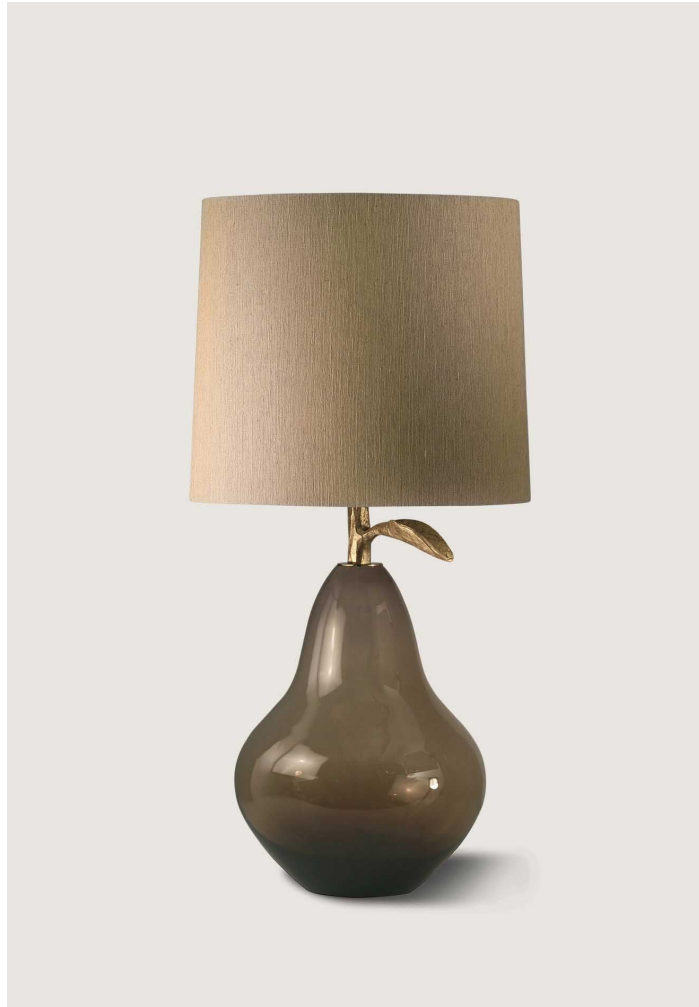

# PORTA ROMANA

## Pear Lamp

GLB45 | Assam

Assam with Decayed Gold shown with 17" Fez in Wolf Silk

HEIGHT  
510mm | 20 1/4"

HEIGHT WITH SHADE  
890mm | 35 1/4"

WIDTH  
320mm | 12 3/4"

WIDTH WITH SHADE  
430mm | 17"

CONSTRUCTED FROM  
Blown and moulded glass and cast  
composite leaf with decorative finish

WEIGHT  
7.5 kg | 16.5 lbs

RECOMMENDED SHADE  
17" Fez

MAX WATTAGE  
100W

LAMP  
1 x 700lm (8w) LED E27 GLS

VOLTAGE  
220-240V

FLEX AND SWITCH  
Brass lampholder and Brown flex, with  
Brown inline switch

Finishes  
1 Charcoal  
2 Assam