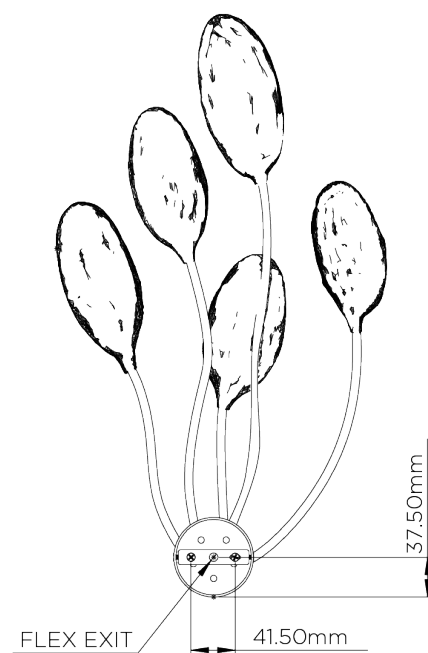

## Oyster Wall Light

TWL133 | Plaster White

Shown in Plaster White

**HEIGHT**  
580mm | 23"

**WIDTH**  
370mm | 14 3/4"

**CONSTRUCTED FROM**  
Cast composite and metal with decorative finish

**WEIGHT**  
1.2 kg | 2.64 lbs

**PROJECTION**  
170mm | 6 3/4"

**MAX WATTAGE**  
5 x 25W

**LAMP**  
320lm (3w) LED G9 Capsule

**VOLTAGE**  
220-240V

**FINISHES**  
1 Plaster White

# Oyster Wall Light

TWL133

HEIGHT  
580mm | 23"

WIDTH  
370mm | 14 3/4"

© Porta Romana 2022

Dimensions and weights are provided as a guide. All Porta Romana Products are made by hand and variations can occur in some products. The products you are buying or marketing are exclusive designs belonging to Porta Romana. Please do not submit design sheets featuring our products to other manufacturing companies nor to other parties who might. Any manufacturer found to be reproducing Porta Romana products will be breaching copyright law and will be actively pursued