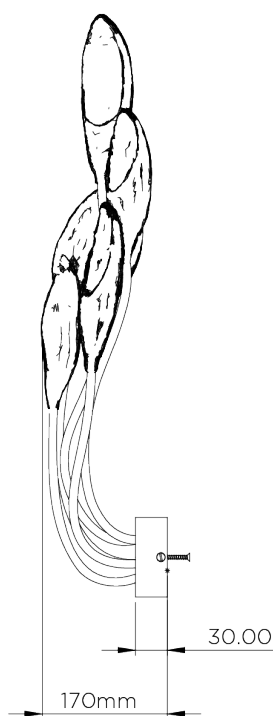

## Oyster Wall Light

TWL133 | Plaster White

Shown in Plaster White

**HEIGHT**  
580mm | 23"

**WIDTH**  
370mm | 14 3/4"

**CONSTRUCTED FROM**  
Cast composite and metal with decorative finish

**WEIGHT**  
1.2 kg | 2.64 lbs

**PROJECTION**  
170mm | 6 3/4"

**MAX WATTAGE**  
5 x 25W

**LAMP**  
320lm (3w) LED G9 Capsule

**VOLTAGE**  
220-240V

**FINISHES**  
1 Plaster White

# Oyster Wall Light

TWL133

HEIGHT  
580mm | 23"

WIDTH  
370mm | 14 3/4"

© Porta Romana 2022

Dimensions and weights are provided as a guide. All Porta Romana Products are made by hand and variations can occur in some products. The products you are buying or marketing are exclusive designs belonging to Porta Romana. Please do not submit design sheets featuring our products to other manufacturing companies nor to other parties who might. Any manufacturer found to be reproducing Porta Romana products will be breaching copyright law and will be actively pursued