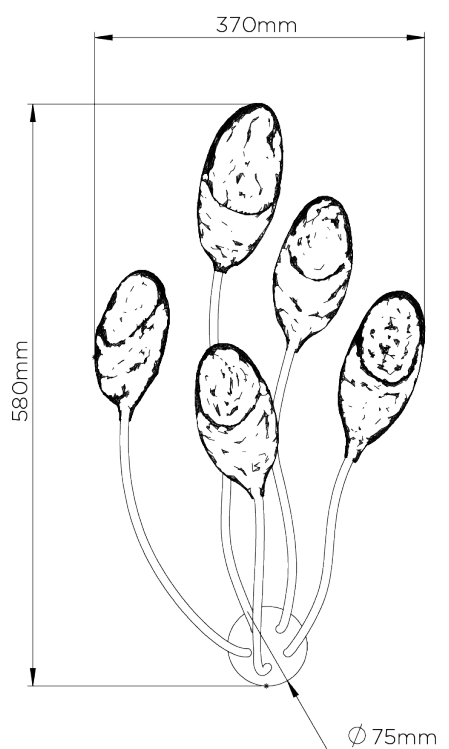

## Oyster Wall Light

TWL133 | Plaster White

Shown in Plaster White

**HEIGHT**  
580mm | 23"

**WIDTH**  
370mm | 14 3/4"

**CONSTRUCTED FROM**  
Cast composite and metal with decorative finish

**WEIGHT**  
1.2 kg | 2.64 lbs

**PROJECTION**  
170mm | 6 3/4"

**MAX WATTAGE**  
5 x 25W

**LAMP**  
320lm (3w) LED G9 Capsule

**VOLTAGE**  
220-240V

**FINISHES**  
1 Plaster White

# Oyster Wall Light

TWL133

HEIGHT  
580mm | 23"

WIDTH  
370mm | 14 3/4"

© Porta Romana 2022

Dimensions and weights are provided as a guide. All Porta Romana Products are made by hand and variations can occur in some products. The products you are buying or marketing are exclusive designs belonging to Porta Romana. Please do not submit design sheets featuring our products to other manufacturing companies nor to other parties who might. Any manufacturer found to be reproducing Porta Romana products will be breaching copyright law and will be actively pursued