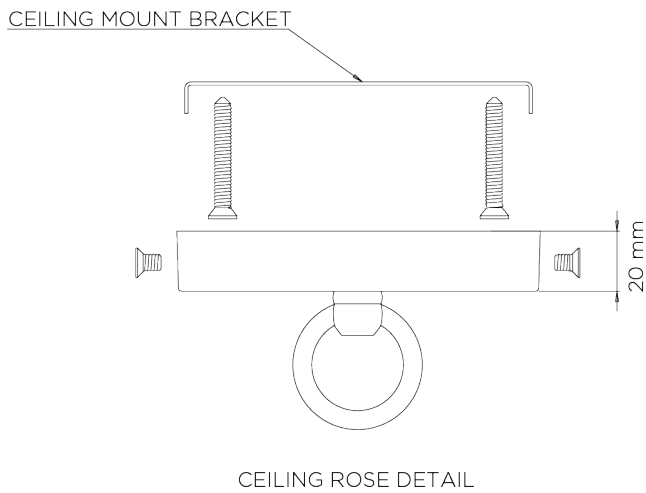

PORTA ROMANA

Orb Pendant Small

MCL43S | Bright Silver

Shown in Clear with Bright Silver

WIDTH
220mm | 8 3/4"

CONSTRUCTED FROM
Blown glass and brass with decorative finish

MAX WATTAGE
60W

MINIMUM DROP
420mm | 16 3/4"

WEIGHT
3.2 kg | 7.04 lbs

LAMP
1 x 700lm (8w) LED E27 GLS

MAXIMUM DROP
1380mm | 54 1/2"

VOLTAGE
220-240V

DROPS AVAILABLE
1380mm / Custom

FLEX AND SWITCH
Nickel lampholder and Grey Silk flex

FINISHES
1 Bright Gold
2 Bright Silver

Orb Pendant Small

MCL43S

WIDTH
220mm | 8 3/4"

MINIMUM DROP
420mm | 16 3/4"

MAXIMUM DROP
1380mm | 54 1/2"

DROPS AVAILABLE
1380mm / Custom

© Porta Romana 2022

Dimensions and weights are provided as a guide. All Porta Romana Products are made by hand and variations can occur in some products. The products you are buying or marketing are exclusive designs belonging to Porta Romana. Please do not submit design sheets featuring our products to other manufacturing companies nor to other parties who might. Any manufacturer found to be reproducing Porta Romana products will be breaching copyright law and will be actively pursued