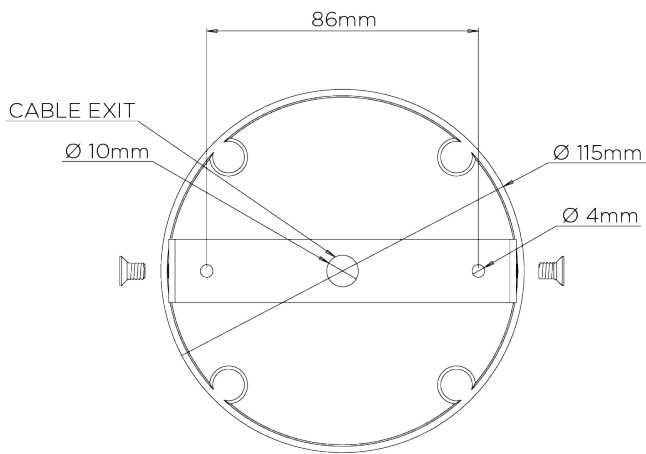

PORTA ROMANA

Orb Pendant Small

MCL43S | Bright Silver

Shown in Clear with Bright Silver

WIDTH
220mm | 8 3/4"

CONSTRUCTED FROM
Blown glass and brass with decorative finish

MAX WATTAGE
60W

MINIMUM DROP
420mm | 16 3/4"

WEIGHT
3.2 kg | 7.04 lbs

LAMP
1 x 700lm (8w) LED E27 GLS

MAXIMUM DROP
1380mm | 54 1/2"

VOLTAGE
220-240V

DROPS AVAILABLE
1380mm / Custom

FLEX AND SWITCH
Nickel lampholder and Grey Silk flex

FINISHES
1 Bright Gold
2 Bright Silver

Orb Pendant Small

MCL43S

WIDTH
220mm | 8 3/4"

MINIMUM DROP
420mm | 16 3/4"

MAXIMUM DROP
1380mm | 54 1/2"

DROPS AVAILABLE
1380mm / Custom

© Porta Romana 2022

Dimensions and weights are provided as a guide. All Porta Romana Products are made by hand and variations can occur in some products. The products you are buying or marketing are exclusive designs belonging to Porta Romana. Please do not submit design sheets featuring our products to other manufacturing companies nor to other parties who might. Any manufacturer found to be reproducing Porta Romana products will be breaching copyright law and will be actively pursued