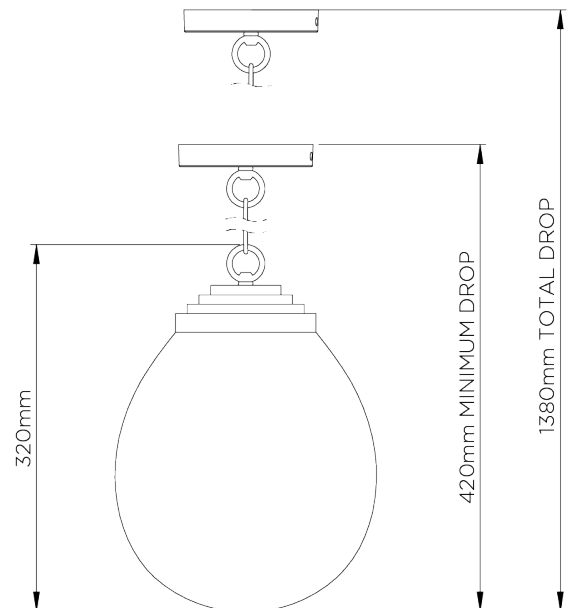

PORTA ROMANA

Orb Pendant Small

MCL43S | Bright Silver

Shown in Clear with Bright Silver

WIDTH
220mm | 8 3/4"

CONSTRUCTED FROM
Blown glass and brass with decorative finish

MAX WATTAGE
60W

MINIMUM DROP
420mm | 16 3/4"

WEIGHT
3.2 kg | 7.04 lbs

LAMP
1 x 700lm (8w) LED E27 GLS

MAXIMUM DROP
1380mm | 54 1/2"

VOLTAGE
220-240V

DROPS AVAILABLE
1380mm / Custom

FLEX AND SWITCH
Nickel lampholder and Grey Silk flex

FINISHES
1 Bright Gold
2 Bright Silver

Orb Pendant Small

MCL43S

WIDTH
220mm | 8 3/4"

MINIMUM DROP
420mm | 16 3/4"

MAXIMUM DROP
1380mm | 54 1/2"

DROPS AVAILABLE
1380mm / Custom

© Porta Romana 2022

Dimensions and weights are provided as a guide. All Porta Romana Products are made by hand and variations can occur in some products. The products you are buying or marketing are exclusive designs belonging to Porta Romana. Please do not submit design sheets featuring our products to other manufacturing companies nor to other parties who might. Any manufacturer found to be reproducing Porta Romana products will be breaching copyright law and will be actively pursued