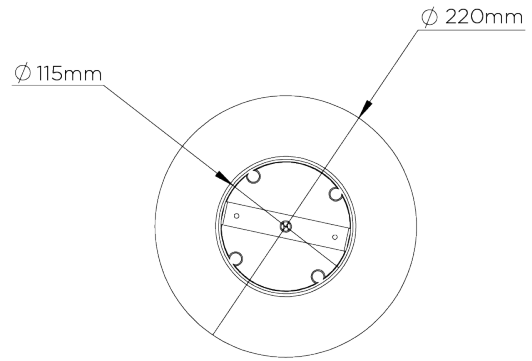

PORTA ROMANA

Orb Pendant Small

MCL43S | Bright Silver

Shown in Clear with Bright Silver

WIDTH
220mm | 8 3/4"

CONSTRUCTED FROM
Blown glass and brass with decorative finish

MAX WATTAGE
60W

MINIMUM DROP
420mm | 16 3/4"

WEIGHT
3.2 kg | 7.04 lbs

LAMP
1 x 700lm (8w) LED E27 GLS

MAXIMUM DROP
1380mm | 54 1/2"

VOLTAGE
220-240V

DROPS AVAILABLE
1380mm / Custom

FLEX AND SWITCH
Nickel lampholder and Grey Silk flex

FINISHES
1 Bright Gold
2 Bright Silver

Orb Pendant Small

MCL43S

WIDTH
220mm | 8 3/4"

MINIMUM DROP
420mm | 16 3/4"

MAXIMUM DROP
1380mm | 54 1/2"

DROPS AVAILABLE
1380mm / Custom

© Porta Romana 2022

Dimensions and weights are provided as a guide. All Porta Romana Products are made by hand and variations can occur in some products. The products you are buying or marketing are exclusive designs belonging to Porta Romana. Please do not submit design sheets featuring our products to other manufacturing companies nor to other parties who might. Any manufacturer found to be reproducing Porta Romana products will be breaching copyright law and will be actively pursued