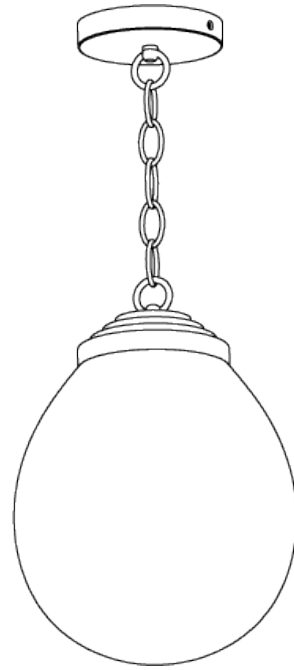

PORTA ROMANA

Orb Pendant Small

MCL43S | Bright Silver

Shown in Clear with Bright Silver

WIDTH
220mm | 8 3/4"

CONSTRUCTED FROM
Blown glass and brass with decorative finish

MAX WATTAGE
60W

MINIMUM DROP
420mm | 16 3/4"

WEIGHT
3.2 kg | 7.04 lbs

LAMP
1 x 700lm (8w) LED E27 GLS

MAXIMUM DROP
1380mm | 54 1/2"

VOLTAGE
220-240V

DROPS AVAILABLE
1380mm / Custom

FLEX AND SWITCH
Nickel lampholder and Grey Silk flex

FINISHES
1 Bright Gold
2 Bright Silver

Orb Pendant Small

MCL43S

WIDTH
220mm | 8 3/4"

MINIMUM DROP
420mm | 16 3/4"

MAXIMUM DROP
1380mm | 54 1/2"

DROPS AVAILABLE
1380mm / Custom

© Porta Romana 2022

Dimensions and weights are provided as a guide. All Porta Romana Products are made by hand and variations can occur in some products. The products you are buying or marketing are exclusive designs belonging to Porta Romana. Please do not submit design sheets featuring our products to other manufacturing companies nor to other parties who might. Any manufacturer found to be reproducing Porta Romana products will be breaching copyright law and will be actively pursued