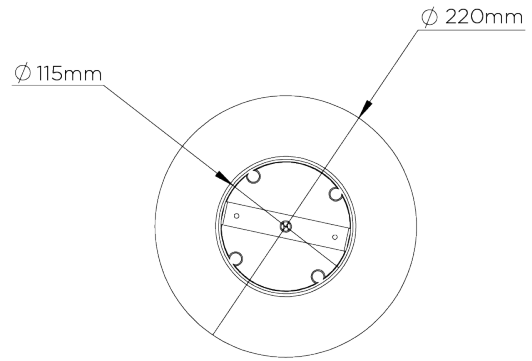

PORTA ROMANA

Orb Pendant Small

MCL43S | Bright Gold

Shown in Clear with Bright Gold

WIDTH
220mm | 8 3/4"

CONSTRUCTED FROM
Blown glass and brass with decorative finish

MAX WATTAGE
60W

MINIMUM DROP
420mm | 16 3/4"

WEIGHT
3.2 kg | 7.04 lbs

LAMP
1 x 700lm (8w) LED E27 GLS

MAXIMUM DROP
1380mm | 54 1/2"

VOLTAGE
220-240V

DROPS AVAILABLE
1380mm / Custom

FLEX AND SWITCH
Brass lampholder and Gold Silk flex

FINISHES
1 Bright Gold
2 Bright Silver

Orb Pendant Small

MCL43S

WIDTH
220mm | 8 3/4"

MINIMUM DROP
420mm | 16 3/4"

MAXIMUM DROP
1380mm | 54 1/2"

DROPS AVAILABLE
1380mm / Custom

CEILING ROSE DETAIL

© Porta Romana 2022