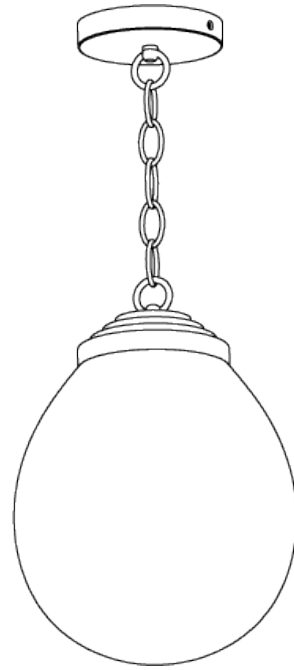

PORTA ROMANA

Orb Pendant Small

MCL43S | Bright Gold

Shown in Clear with Bright Gold

WIDTH
220mm | 8 3/4"

CONSTRUCTED FROM
Blown glass and brass with decorative finish

MAX WATTAGE
60W

MINIMUM DROP
420mm | 16 3/4"

WEIGHT
3.2 kg | 7.04 lbs

LAMP
1 x 700lm (8w) LED E27 GLS

MAXIMUM DROP
1380mm | 54 1/2"

VOLTAGE
220-240V

DROPS AVAILABLE
1380mm / Custom

FLEX AND SWITCH
Brass lampholder and Gold Silk flex

FINISHES
1 Bright Gold
2 Bright Silver

Orb Pendant Small

MCL43S

WIDTH
220mm | 8 3/4"

MINIMUM DROP
420mm | 16 3/4"

MAXIMUM DROP
1380mm | 54 1/2"

DROPS AVAILABLE
1380mm / Custom

CEILING ROSE DETAIL

© Porta Romana 2022