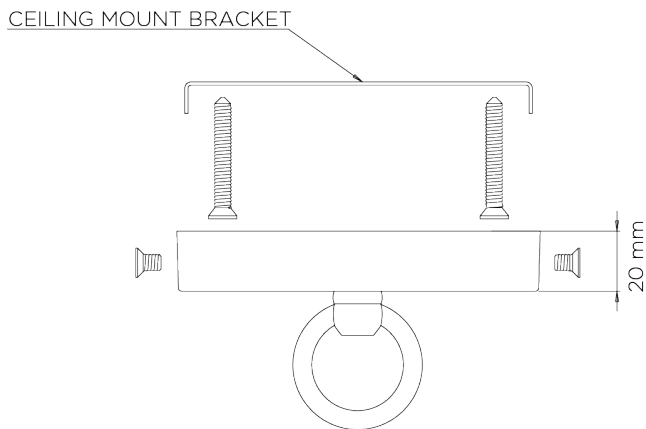

PORTA ROMANA

Orb Pendant Small

MCL43S | Bright Gold

Shown in Clear with Bright Gold

WIDTH
220mm | 8 3/4"

CONSTRUCTED FROM
Blown glass and brass with decorative finish

MAX WATTAGE
60W

MINIMUM DROP
420mm | 16 3/4"

WEIGHT
3.2 kg | 7.04 lbs

LAMP
1 x 700lm (8w) LED E27 GLS

MAXIMUM DROP
1380mm | 54 1/2"

VOLTAGE
220-240V

DROPS AVAILABLE
1380mm / Custom

FLEX AND SWITCH
Brass lampholder and Gold Silk flex

FINISHES
1 Bright Gold
2 Bright Silver

Orb Pendant Small

MCL43S

WIDTH
220mm | 8 3/4"

MINIMUM DROP
420mm | 16 3/4"

MAXIMUM DROP
1380mm | 54 1/2"

DROPS AVAILABLE
1380mm / Custom

CEILING ROSE DETAIL

© Porta Romana 2022