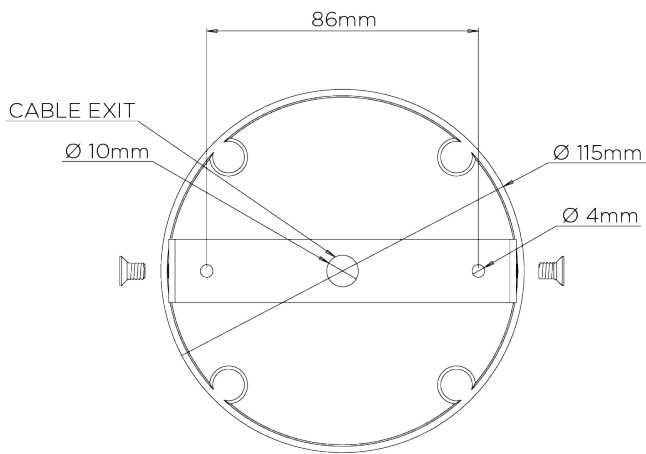

PORTA ROMANA

Orb Pendant Small

MCL43S | Bright Gold

Shown in Clear with Bright Gold

WIDTH
220mm | 8 3/4"

CONSTRUCTED FROM
Blown glass and brass with decorative finish

MAX WATTAGE
60W

MINIMUM DROP
420mm | 16 3/4"

WEIGHT
3.2 kg | 7.04 lbs

LAMP
1 x 700lm (8w) LED E27 GLS

MAXIMUM DROP
1380mm | 54 1/2"

VOLTAGE
220-240V

DROPS AVAILABLE
1380mm / Custom

FLEX AND SWITCH
Brass lampholder and Gold Silk flex

FINISHES
1 Bright Gold
2 Bright Silver

Orb Pendant Small

MCL43S

WIDTH
220mm | 8 3/4"

MINIMUM DROP
420mm | 16 3/4"

MAXIMUM DROP
1380mm | 54 1/2"

DROPS AVAILABLE
1380mm / Custom

CEILING ROSE DETAIL

© Porta Romana 2022