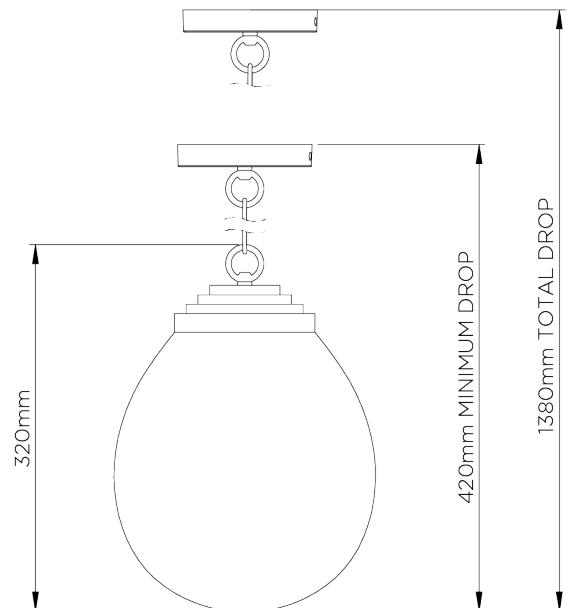

PORTA ROMANA

Orb Pendant Small

MCL43S | Bright Gold

Shown in Clear with Bright Gold

WIDTH
220mm | 8 3/4"

CONSTRUCTED FROM
Blown glass and brass with decorative finish

MAX WATTAGE
60W

MINIMUM DROP
420mm | 16 3/4"

WEIGHT
3.2 kg | 7.04 lbs

LAMP
1 x 700lm (8w) LED E27 GLS

MAXIMUM DROP
1380mm | 54 1/2"

VOLTAGE
220-240V

DROPS AVAILABLE
1380mm / Custom

FLEX AND SWITCH
Brass lampholder and Gold Silk flex

FINISHES
1 Bright Gold
2 Bright Silver

Orb Pendant Small

MCL43S

WIDTH
220mm | 8 3/4"

MINIMUM DROP
420mm | 16 3/4"

MAXIMUM DROP
1380mm | 54 1/2"

DROPS AVAILABLE
1380mm / Custom

CEILING ROSE DETAIL

© Porta Romana 2022