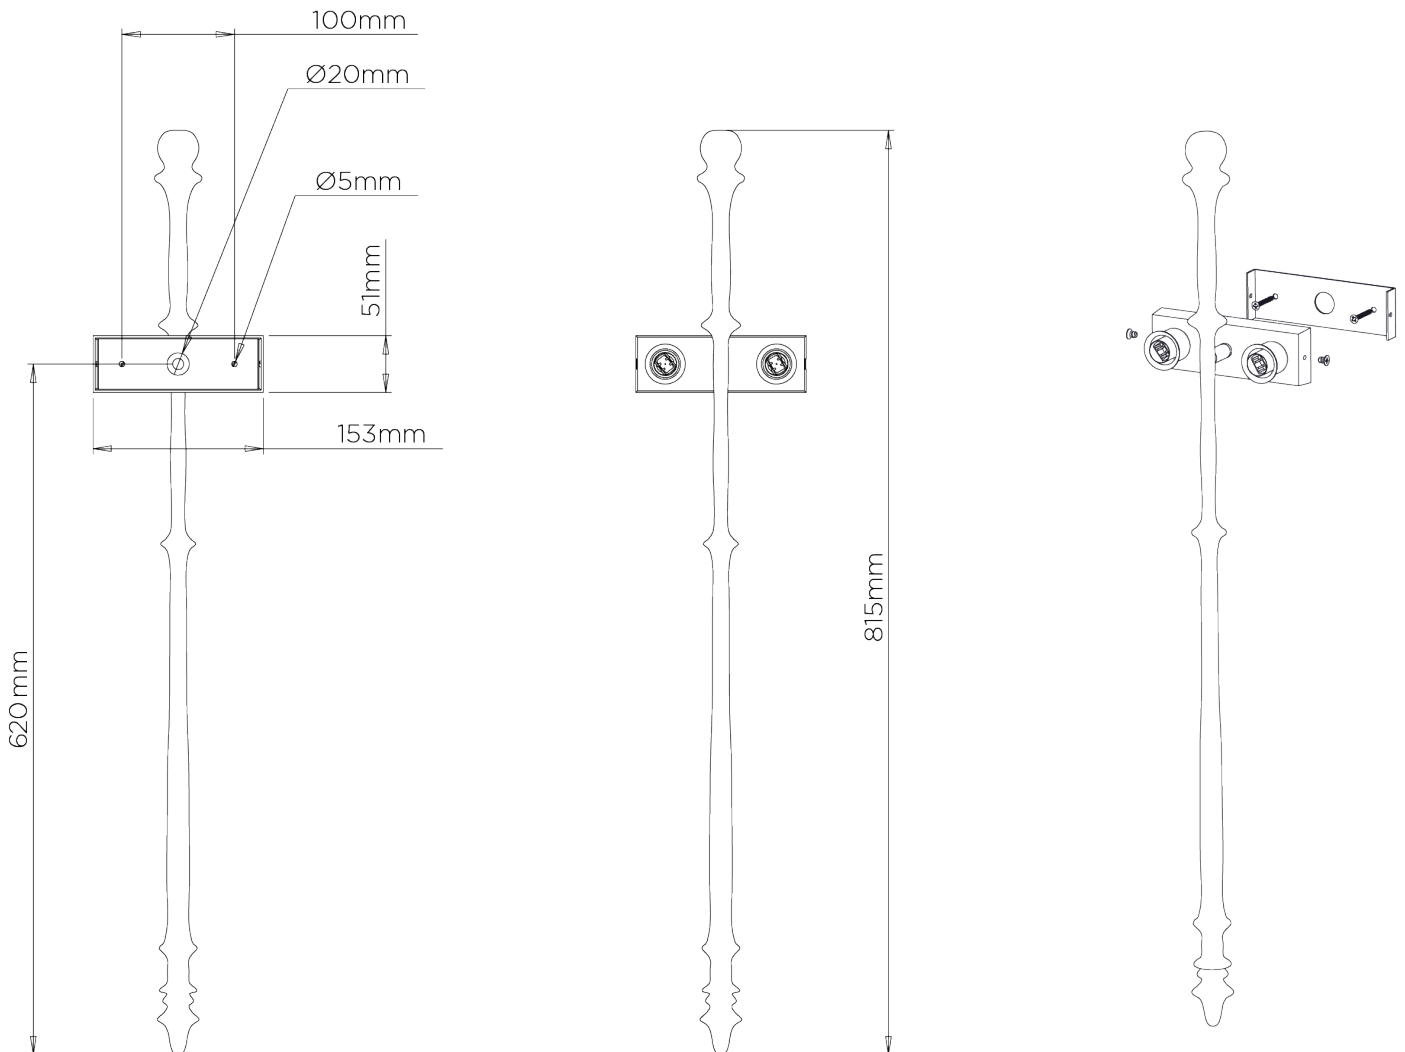

PORTA ROMANA

Olivier Wall Light

TWL28 | White Gold

White Gold shown with 16" Tall Semi Cylinder in Putty Silk

HEIGHT
815mm | 32 1/4"

HEIGHT WITH SHADE
815mm | 32 1/4"

WIDTH
160mm | 6 1/2"

WIDTH WITH SHADE
406mm | 16"

CONSTRUCTED FROM
Cast composite and brass with decorative finish

WEIGHT
1.1 kg | 2.42 lbs

PROJECTION
152mm | 6"

RECOMMENDED SHADE
16" Tall Semi Cylinder

MAX WATTAGE
25W

LAMP
2 x 320lm (3w) LED G9 Capsule

VOLTAGE
220-240V

FLEX AND SWITCH
Brass lampholder

FINISHES
1 Bronzed
2 Versailles Gold
3 White Gold

Olivier Wall Light

TWL28

HEIGHT
815mm | 32 1/4"

HEIGHT WITH SHADE
815mm | 32 1/4"

WIDTH
160mm | 6 1/2"

WIDTH WITH SHADE
406mm | 16"