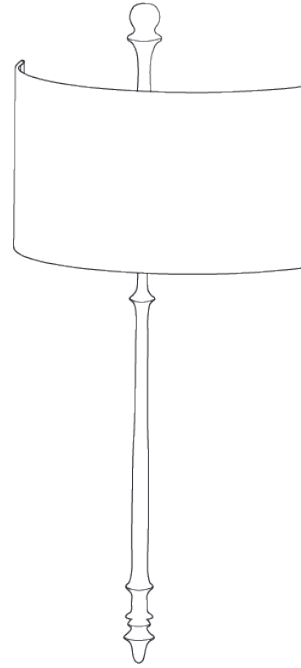

PORTA ROMANA

Olivier Wall Light

TWL28 | White Gold

White Gold shown with 16" Tall Semi Cylinder in Putty Silk

HEIGHT
815mm | 32 1/4"

HEIGHT WITH SHADE
815mm | 32 1/4"

WIDTH
160mm | 6 1/2"

WIDTH WITH SHADE
406mm | 16"

CONSTRUCTED FROM
Cast composite and brass with decorative finish

WEIGHT
1.1 kg | 2.42 lbs

PROJECTION
152mm | 6"

RECOMMENDED SHADE
16" Tall Semi Cylinder

MAX WATTAGE
25W

LAMP
2 x 320lm (3w) LED G9 Capsule

VOLTAGE
220-240V

FLEX AND SWITCH
Brass lampholder

FINISHES
1 Bronzed
2 Versailles Gold
3 White Gold

Olivier Wall Light

TWL28

HEIGHT
815mm | 32 1/4"

HEIGHT WITH SHADE
815mm | 32 1/4"

WIDTH
160mm | 6 1/2"

WIDTH WITH SHADE
406mm | 16"