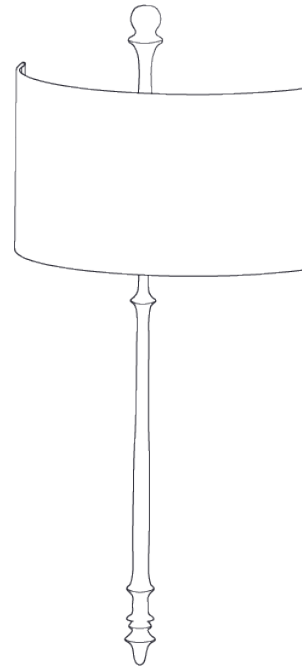

Olivier Wall Light

TWL28

HEIGHT

815mm | 32 1/4"

HEIGHT WITH SHADE

815mm | 32 1/4"

WIDTH

160mm | 6 1/2"

WIDTH WITH SHADE

406mm | 16"

© Porta Romana 2022

Dimensions and weights are provided as a guide. All Porta Romana Products are made by hand and variations can occur in some products. The products you are buying or marketing are exclusive designs belonging to Porta Romana. Please do not submit design sheets featuring our products to other manufacturing companies nor to other parties who might. Any manufacturer found to be reproducing Porta Romana products will be breaching copyright law and will be actively pursued