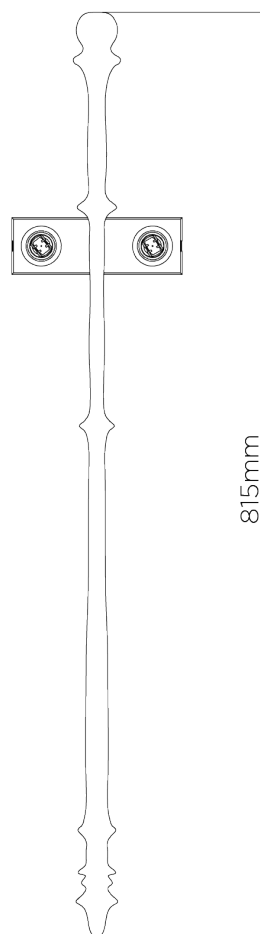

Olivier Wall Light

TWL28

HEIGHT

815mm | 32 1/4"

HEIGHT WITH SHADE

815mm | 32 1/4"

WIDTH

160mm | 6 1/2"

WIDTH WITH SHADE

406mm | 16"

© Porta Romana 2022

Dimensions and weights are provided as a guide. All Porta Romana Products are made by hand and variations can occur in some products. The products you are buying or marketing are exclusive designs belonging to Porta Romana. Please do not submit design sheets featuring our products to other manufacturing companies nor to other parties who might. Any manufacturer found to be reproducing Porta Romana products will be breaching copyright law and will be actively pursued