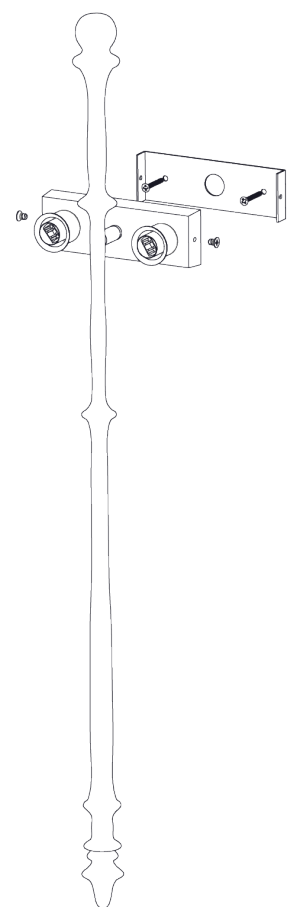

Olivier Wall Light

TWL28

HEIGHT

815mm | 32 1/4"

HEIGHT WITH SHADE

815mm | 32 1/4"

WIDTH

160mm | 6 1/2"

WIDTH WITH SHADE

406mm | 16"

© Porta Romana 2022

Dimensions and weights are provided as a guide. All Porta Romana Products are made by hand and variations can occur in some products. The products you are buying or marketing are exclusive designs belonging to Porta Romana. Please do not submit design sheets featuring our products to other manufacturing companies nor to other parties who might. Any manufacturer found to be reproducing Porta Romana products will be breaching copyright law and will be actively pursued