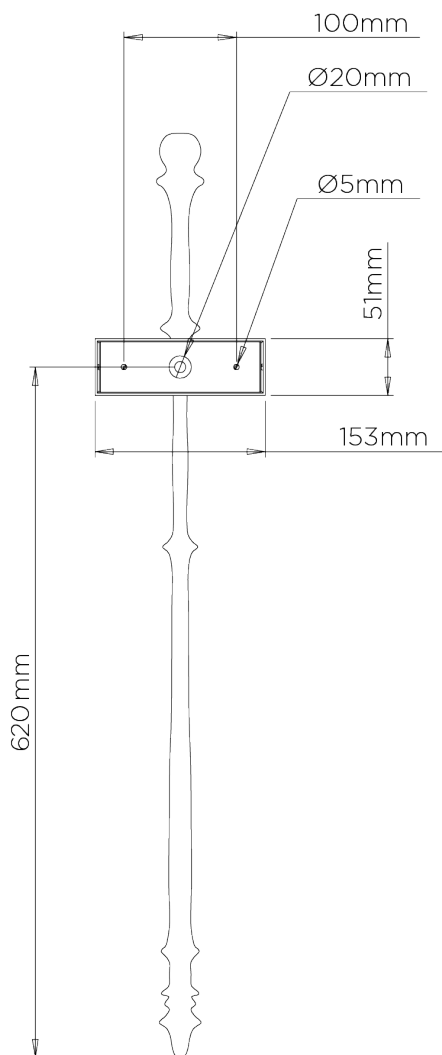

Olivier Wall Light

TWL28

HEIGHT

815mm | 32 1/4"

HEIGHT WITH SHADE

815mm | 32 1/4"

WIDTH

160mm | 6 1/2"

WIDTH WITH SHADE

406mm | 16"

© Porta Romana 2022

Dimensions and weights are provided as a guide. All Porta Romana Products are made by hand and variations can occur in some products. The products you are buying or marketing are exclusive designs belonging to Porta Romana. Please do not submit design sheets featuring our products to other manufacturing companies nor to other parties who might. Any manufacturer found to be reproducing Porta Romana products will be breaching copyright law and will be actively pursued