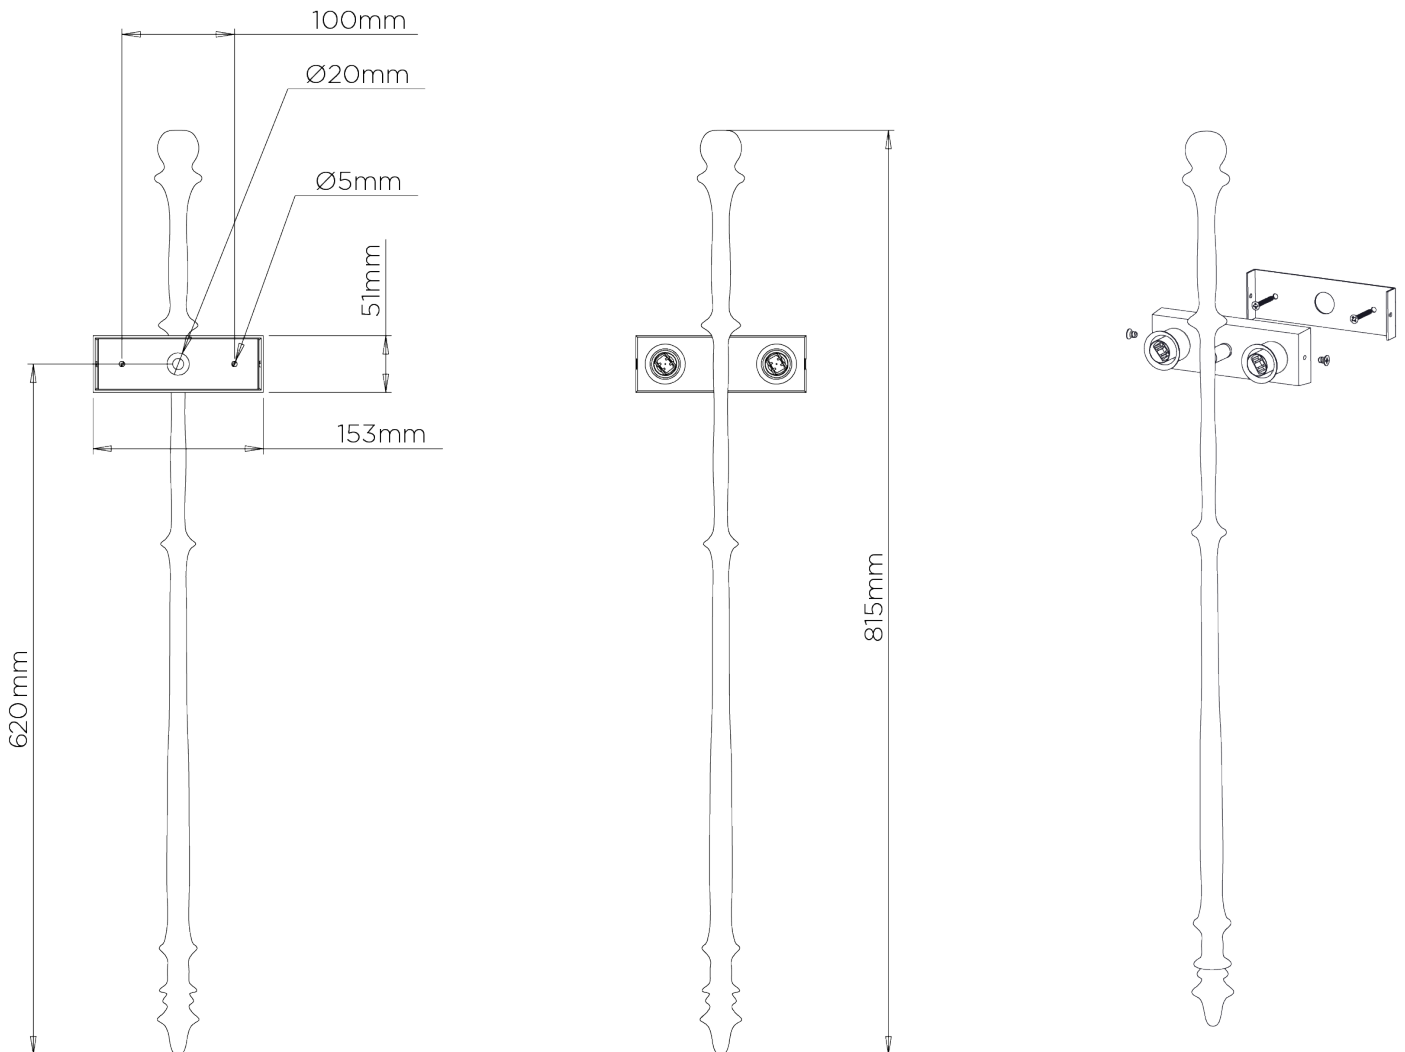

Olivier Wall Light

TWL28

HEIGHT

815mm | 32 1/4"

HEIGHT WITH SHADE

815mm | 32 1/4"

WIDTH

160mm | 6 1/2"

WIDTH WITH SHADE

406mm | 16"

© Porta Romana 2022

Dimensions and weights are provided as a guide. All Porta Romana Products are made by hand and variations can occur in some products. The products you are buying or marketing are exclusive designs belonging to Porta Romana. Please do not submit design sheets featuring our products to other manufacturing companies nor to other parties who might. Any manufacturer found to be reproducing Porta Romana products will be breaching copyright law and will be actively pursued

PR

PORTAROMANA.COM