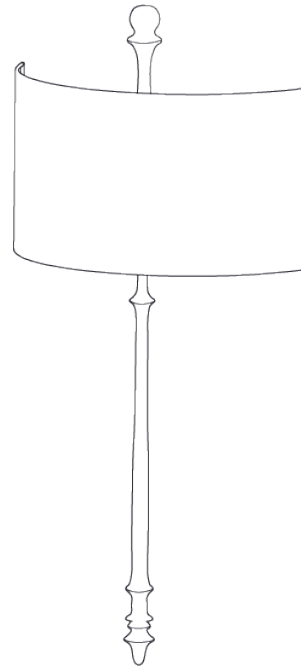

Olivier Wall Light

TWL28

HEIGHT

815mm | 32 1/4"

HEIGHT WITH SHADE

815mm | 32 1/4"

WIDTH

160mm | 6 1/2"

WIDTH WITH SHADE

406mm | 16"

© Porta Romana 2022

Dimensions and weights are provided as a guide. All Porta Romana Products are made by hand and variations can occur in some products. The products you are buying or marketing are exclusive designs belonging to Porta Romana. Please do not submit design sheets featuring our products to other manufacturing companies nor to other parties who might. Any manufacturer found to be reproducing Porta Romana products will be breaching copyright law and will be actively pursued

PR

PORTAROMANA.COM