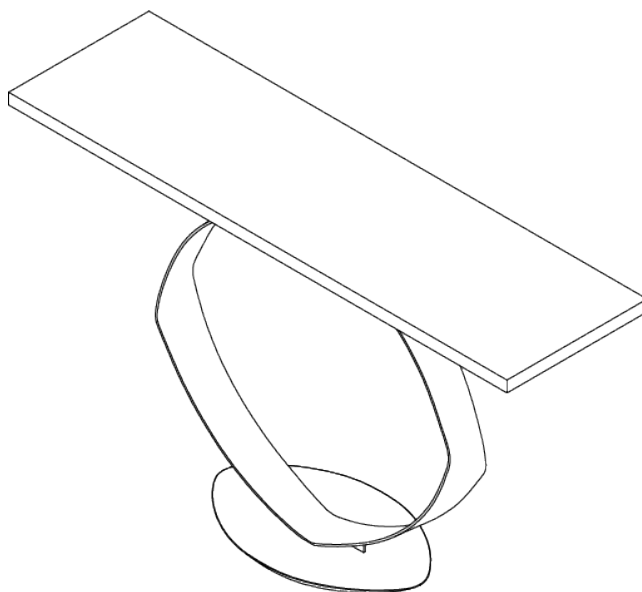

PORTA ROMANA

O Console Table

CCT34 | Bronzed

Bronzed shown with Black Lacquer Top

HEIGHT
805mm | 31 3/4"

WIDTH
1150mm | 45 1/4"

DEPTH
380mm | 15"

CONSTRUCTED FROM
Forged steel with decorative finish
and oak veneer or lacquered wood
top

WEIGHT
24.2 kg | 53.24 lbs

FINISHES
1 Bronzed

O Console Table

CCT34

HEIGHT
805mm | 31 3/4"

WIDTH
1150mm | 45 1/4"

DEPTH
380mm | 15"

We do not recommend pre-drilling holes for wall fixings (this is due to the hand-made nature of each piece)