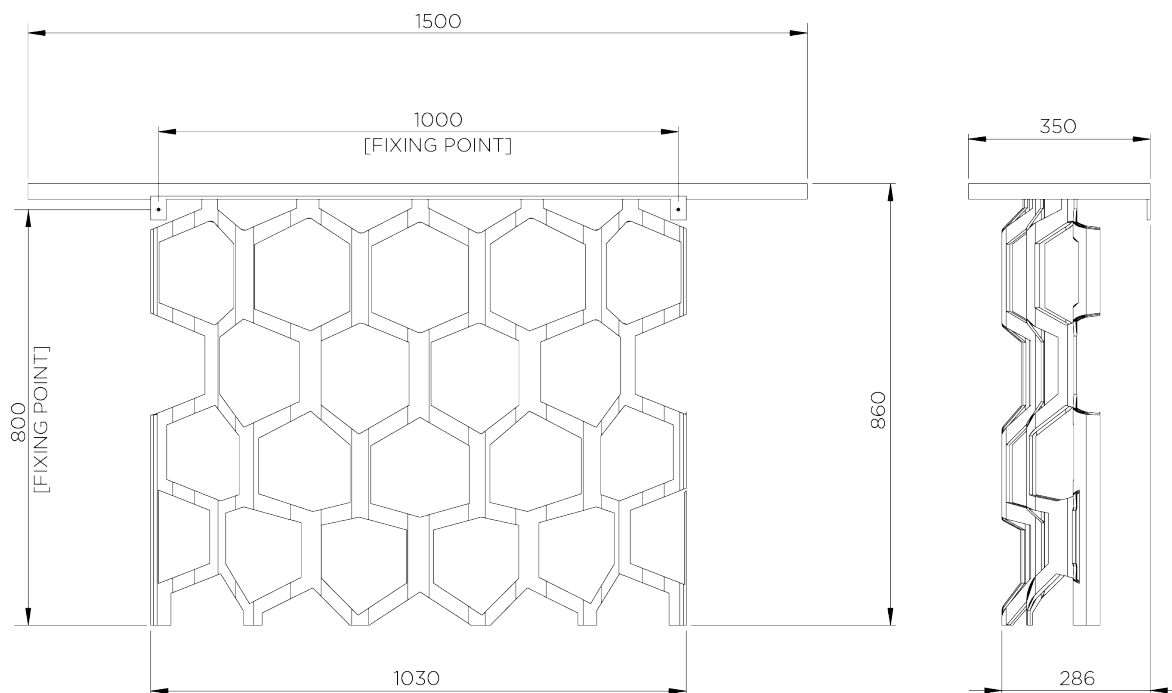

PORTA ROMANA

O Console Table

CCT34 | Bronzed

Bronzed shown with Black Lacquer Top

HEIGHT
805mm | 31 3/4"

WIDTH
1150mm | 45 1/4"

DEPTH
380mm | 15"

CONSTRUCTED FROM
Forged steel with decorative finish
and oak veneer or lacquered wood
top

WEIGHT
24.2 kg | 53.24 lbs

FINISHES
1 Bronzed

O Console Table

CCT34

HEIGHT
805mm | 31 3/4"

WIDTH
1150mm | 45 1/4"

DEPTH
380mm | 15"

We do not recommend pre-drilling holes for wall fixings (this is due to the hand-made nature of each piece)