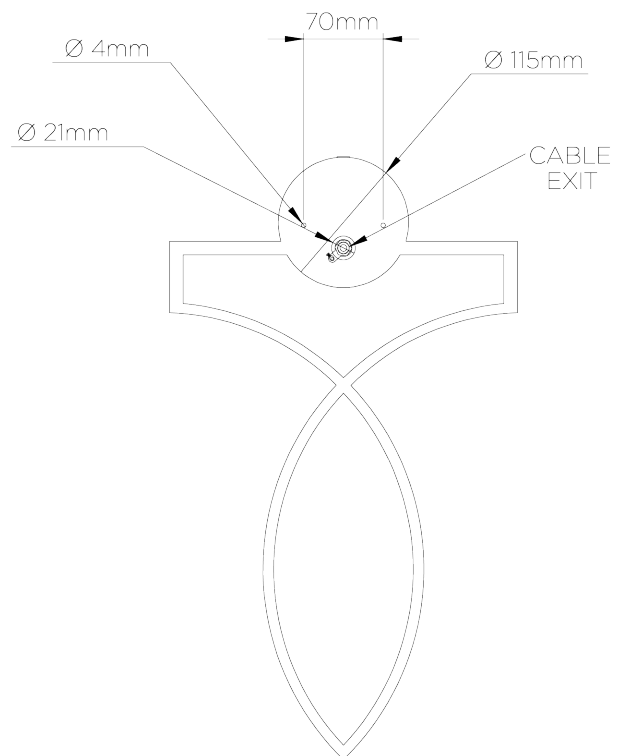

PORTA ROMANA

Nicolas Wall Light

TWL15 | Nickel

Nickel shown with 14" Semi Cylinder in Putty Silk

HEIGHT
530mm | 21"

CONSTRUCTED FROM
Nickel plated steel or patinated brass

RECOMMENDED SHADE

14" Semi Cylinder

HEIGHT WITH SHADE
600mm | 23 3/4"

WEIGHT
1.6 kg | 3.52 lbs

MAX WATTAGE
25W

WIDTH
310mm | 12 1/4"

PROJECTION
152mm | 6"

LAMP
1 x 320lm (3w) LED G9 Capsule

WIDTH WITH SHADE
356mm | 14 1/4"

VOLTAGE
220-240V

FLEX AND SWITCH
Nickel lampholder

FINISHES
1 Antiqued Brass
2 Nickel

Nicolas Wall Light

TWL15

HEIGHT
530mm | 21"

HEIGHT WITH SHADE
600mm | 23 3/4"

WIDTH
310mm | 12 1/4"

WIDTH WITH SHADE
356mm | 14 1/4"