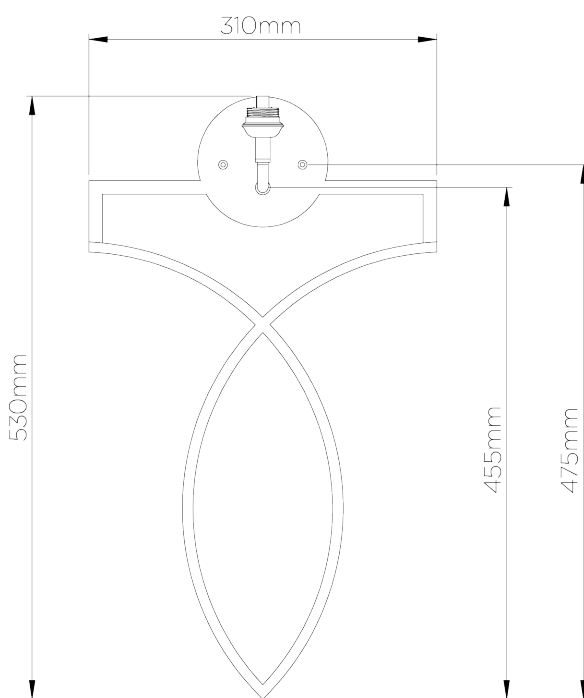

PORTA ROMANA

Nicolas Wall Light

TWL15 | Nickel

Nickel shown with 14" Semi Cylinder in Putty Silk

HEIGHT
530mm | 21"

CONSTRUCTED FROM
Nickel plated steel or patinated brass

RECOMMENDED SHADE

14" Semi Cylinder

HEIGHT WITH SHADE
600mm | 23 3/4"

WEIGHT
1.6 kg | 3.52 lbs

MAX WATTAGE
25W

WIDTH
310mm | 12 1/4"

PROJECTION
152mm | 6"

LAMP
1 x 320lm (3w) LED G9 Capsule

WIDTH WITH SHADE
356mm | 14 1/4"

VOLTAGE
220-240V

FLEX AND SWITCH
Nickel lampholder

FINISHES
1 Antiqued Brass
2 Nickel

Nicolas Wall Light

TWL15

HEIGHT
530mm | 21"

HEIGHT WITH SHADE
600mm | 23 3/4"

WIDTH
310mm | 12 1/4"

WIDTH WITH SHADE
356mm | 14 1/4"