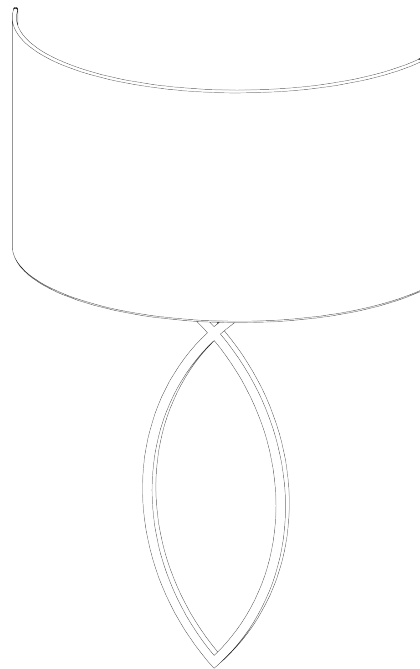

PORTA ROMANA

Nicolas Wall Light

TWL15 | Nickel

Nickel shown with 14" Semi Cylinder in Putty Silk

HEIGHT
530mm | 21"

CONSTRUCTED FROM
Nickel plated steel or patinated brass

RECOMMENDED SHADE

14" Semi Cylinder

HEIGHT WITH SHADE
600mm | 23 3/4"

WEIGHT
1.6 kg | 3.52 lbs

MAX WATTAGE
25W

WIDTH
310mm | 12 1/4"

PROJECTION
152mm | 6"

LAMP
1 x 320lm (3w) LED G9 Capsule

WIDTH WITH SHADE
356mm | 14 1/4"

VOLTAGE
220-240V

FLEX AND SWITCH
Nickel lampholder

FINISHES
1 Antiqued Brass
2 Nickel

Nicolas Wall Light

TWL15

HEIGHT
530mm | 21"

HEIGHT WITH SHADE
600mm | 23 3/4"

WIDTH
310mm | 12 1/4"

WIDTH WITH SHADE
356mm | 14 1/4"