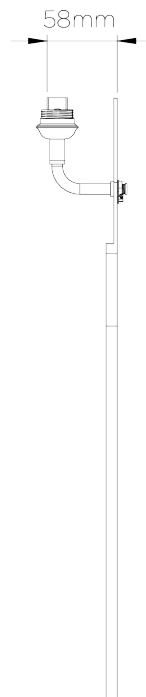

PORTA ROMANA

Nicolas Wall Light

TWL15 | Nickel

Nickel shown with 14" Semi Cylinder in Putty Silk

HEIGHT
530mm | 21"

CONSTRUCTED FROM
Nickel plated steel or patinated brass

RECOMMENDED SHADE

14" Semi Cylinder

HEIGHT WITH SHADE
600mm | 23 3/4"

WEIGHT
1.6 kg | 3.52 lbs

MAX WATTAGE
25W

WIDTH
310mm | 12 1/4"

PROJECTION
152mm | 6"

LAMP
1 x 320lm (3w) LED G9 Capsule

WIDTH WITH SHADE
356mm | 14 1/4"

VOLTAGE
220-240V

FLEX AND SWITCH
Nickel lampholder

FINISHES
1 Antiqued Brass
2 Nickel

Nicolas Wall Light

TWL15

HEIGHT
530mm | 21"

HEIGHT WITH SHADE
600mm | 23 3/4"

WIDTH
310mm | 12 1/4"

WIDTH WITH SHADE
356mm | 14 1/4"