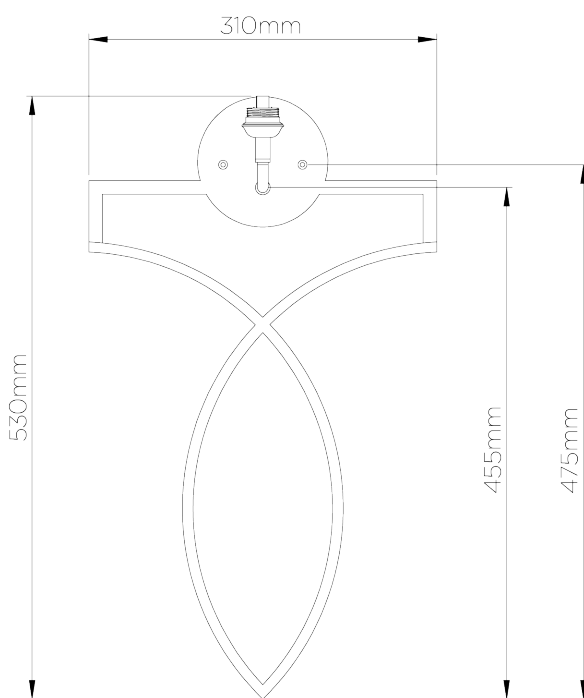

PORTA ROMANA

Nicolas Wall Light

TWL15 | Antiqued Brass

Antiqued Brass shown with 14" Semi Cylinder in Putty Silk

HEIGHT
530mm | 21"

CONSTRUCTED FROM
Nickel plated steel or patinated brass 14" Semi Cylinder

RECOMMENDED SHADE

HEIGHT WITH SHADE
600mm | 23 3/4"

WEIGHT
1.6 kg | 3.52 lbs

MAX WATTAGE
25W

WIDTH
310mm | 12 1/4"

PROJECTION
152mm | 6"

LAMP
1 x 320lm (3w) LED G9 Capsule

WIDTH WITH SHADE
356mm | 14 1/4"

VOLTAGE
220-240V

FLEX AND SWITCH
Brass lampholder

FINISHES
1 Antiqued Brass
2 Nickel

Nicolas Wall Light

TWL15

HEIGHT
530mm | 21"

HEIGHT WITH SHADE
600mm | 23 3/4"

WIDTH
310mm | 12 1/4"

WIDTH WITH SHADE
356mm | 14 1/4"

© Porta Romana 2022

Dimensions and weights are provided as a guide. All Porta Romana Products are made by hand and variations can occur in some products. The products you are buying or marketing are exclusive designs belonging to Porta Romana. Please do not submit design sheets featuring our products to other manufacturing companies nor to other parties who might. Any manufacturer found to be reproducing Porta Romana products will be breaching copyright law and will be actively pursued