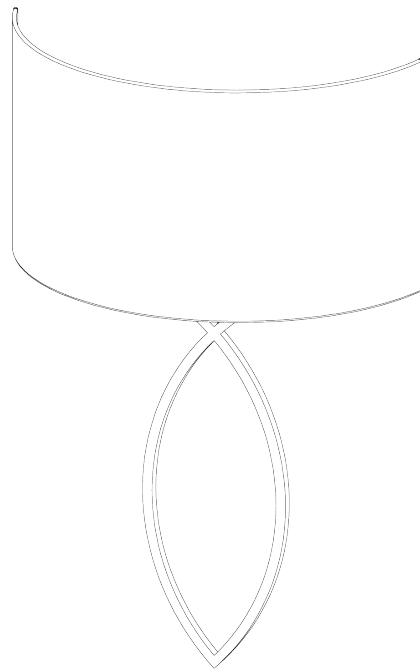

PORTA ROMANA

Nicolas Wall Light

TWL15 | Antiqued Brass

Antiqued Brass shown with 14" Semi Cylinder in Putty Silk

HEIGHT
530mm | 21"

CONSTRUCTED FROM
Nickel plated steel or patinated brass 14" Semi Cylinder

RECOMMENDED SHADE

HEIGHT WITH SHADE
600mm | 23 3/4"

WEIGHT
1.6 kg | 3.52 lbs

MAX WATTAGE
25W

WIDTH
310mm | 12 1/4"

PROJECTION
152mm | 6"

LAMP
1 x 320lm (3w) LED G9 Capsule

WIDTH WITH SHADE
356mm | 14 1/4"

VOLTAGE
220-240V

FLEX AND SWITCH
Brass lampholder

FINISHES
1 Antiqued Brass
2 Nickel

Nicolas Wall Light

TWL15

HEIGHT
530mm | 21"

HEIGHT WITH SHADE
600mm | 23 3/4"

WIDTH
310mm | 12 1/4"

WIDTH WITH SHADE
356mm | 14 1/4"

© Porta Romana 2022

Dimensions and weights are provided as a guide. All Porta Romana Products are made by hand and variations can occur in some products. The products you are buying or marketing are exclusive designs belonging to Porta Romana. Please do not submit design sheets featuring our products to other manufacturing companies nor to other parties who might. Any manufacturer found to be reproducing Porta Romana products will be breaching copyright law and will be actively pursued