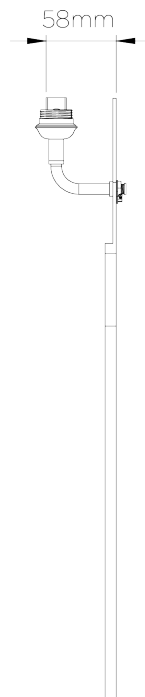

PORTA ROMANA

Nicolas Wall Light

TWL15 | Antiqued Brass

Antiqued Brass shown with 14" Semi Cylinder in Putty Silk

HEIGHT
530mm | 21"

CONSTRUCTED FROM
Nickel plated steel or patinated brass 14" Semi Cylinder

RECOMMENDED SHADE

HEIGHT WITH SHADE
600mm | 23 3/4"

WEIGHT
1.6 kg | 3.52 lbs

MAX WATTAGE
25W

WIDTH
310mm | 12 1/4"

PROJECTION
152mm | 6"

LAMP
1 x 320lm (3w) LED G9 Capsule

WIDTH WITH SHADE
356mm | 14 1/4"

VOLTAGE
220-240V

FLEX AND SWITCH
Brass lampholder

FINISHES
1 Antiqued Brass
2 Nickel

Nicolas Wall Light

TWL15

HEIGHT
530mm | 21"

HEIGHT WITH SHADE
600mm | 23 3/4"

WIDTH
310mm | 12 1/4"

WIDTH WITH SHADE
356mm | 14 1/4"

© Porta Romana 2022

Dimensions and weights are provided as a guide. All Porta Romana Products are made by hand and variations can occur in some products. The products you are buying or marketing are exclusive designs belonging to Porta Romana. Please do not submit design sheets featuring our products to other manufacturing companies nor to other parties who might. Any manufacturer found to be reproducing Porta Romana products will be breaching copyright law and will be actively pursued