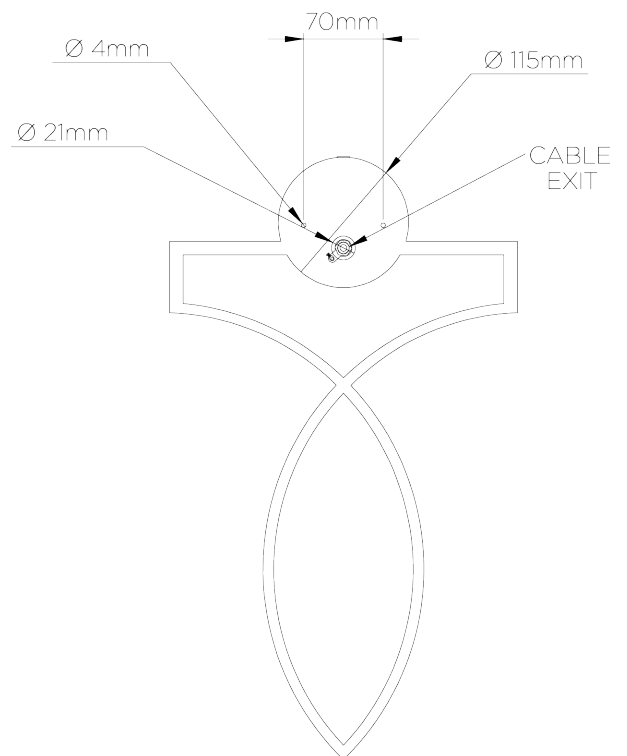

PORTA ROMANA

Nicolas Wall Light

TWL15 | Antiqued Brass

Antiqued Brass shown with 14" Semi Cylinder in Putty Silk

HEIGHT
530mm | 21"

CONSTRUCTED FROM
Nickel plated steel or patinated brass 14" Semi Cylinder

RECOMMENDED SHADE

HEIGHT WITH SHADE
600mm | 23 3/4"

WEIGHT
1.6 kg | 3.52 lbs

MAX WATTAGE
25W

WIDTH
310mm | 12 1/4"

PROJECTION
152mm | 6"

LAMP
1 x 320lm (3w) LED G9 Capsule

WIDTH WITH SHADE
356mm | 14 1/4"

VOLTAGE
220-240V

FLEX AND SWITCH
Brass lampholder

FINISHES
1 Antiqued Brass
2 Nickel

Nicolas Wall Light

TWL15

HEIGHT
530mm | 21"

HEIGHT WITH SHADE
600mm | 23 3/4"

WIDTH
310mm | 12 1/4"

WIDTH WITH SHADE
356mm | 14 1/4"

© Porta Romana 2022

Dimensions and weights are provided as a guide. All Porta Romana Products are made by hand and variations can occur in some products. The products you are buying or marketing are exclusive designs belonging to Porta Romana. Please do not submit design sheets featuring our products to other manufacturing companies nor to other parties who might. Any manufacturer found to be reproducing Porta Romana products will be breaching copyright law and will be actively pursued